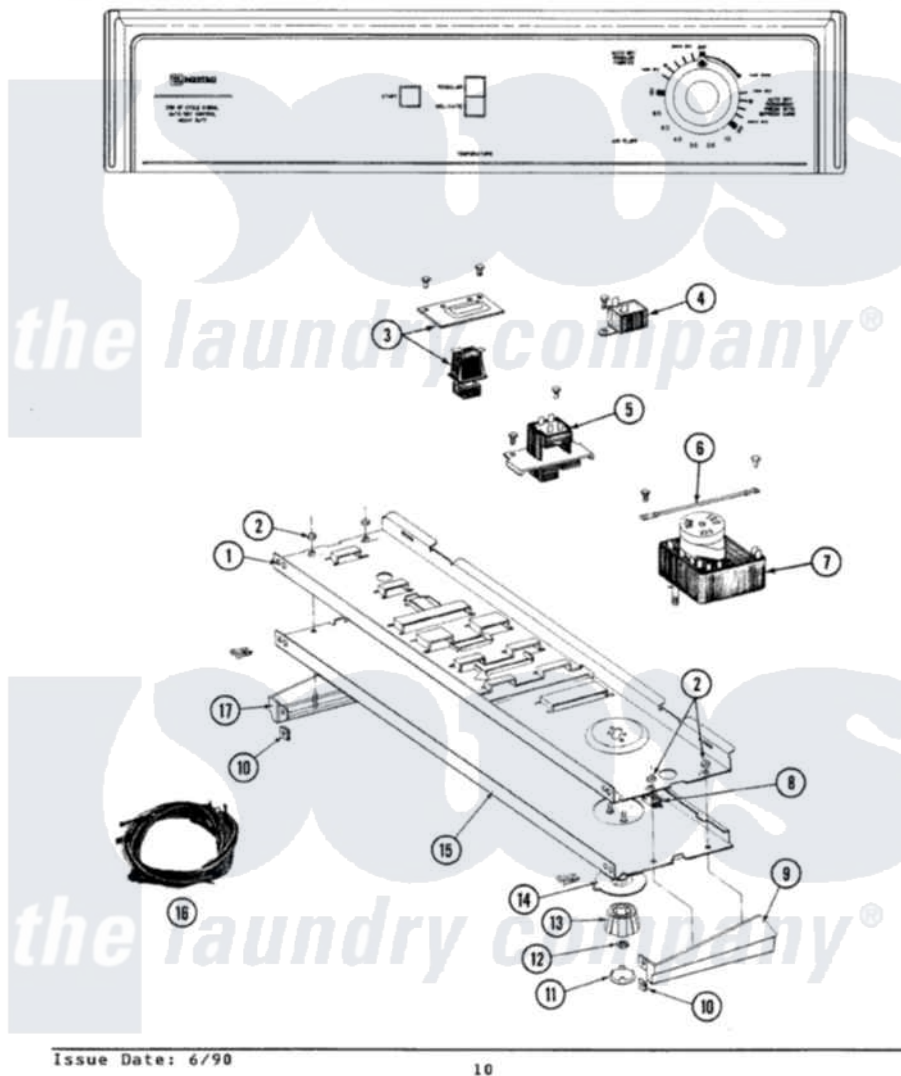

Maytag DG7500 01 - CONTROL PANEL

SECTION: CONTROL PANEL
MODEL: DE-DG7500

Issue Date: 6/90

10

Maytag [Residential Maytag DG7500 Dryer Parts](#) Parts Diagram 01 - CONTROL PANEL
Click on the part number to view part

Item	Original Part Number	Replaced By	Status	Part Description
1	314184			Back Up Plate
2	214872			Nut, End Cap Note: Nut, Lamp Holder
3	211168	W10139210		Screw, 8-18 X 5/16
"	307305			Switch Push To Start
4	211168	W10139210		Screw, 8-18 X 5/16
"	305205	694419		Mini-Buzzer
5	207365			2 Button Switch
"	211168	W10139210		Screw, 8-18 X 5/16
6	211294	90767		Screw, 8A X 3/8 HeX Washer Head Tapping
"	204807			Ground Wire, Supp. Plte To Top Cover
7	306534			Timer
"	910708	488234		Screw 8-32 X 1/4
8	214897			Pad, Control Panel
9	210932			Screw, No.8 X 9/16 Ctsk Note: Screw, Inlet Duct

"	207216	Not Available	END CAP RH
10	214894		Fastener, End Cap
11	215821	Not Available	CAP, KNOB
12	312273		Nut, Control Knob
13	315041		Knob, Timer
14	315042		Dial Skirt
15	307952	Not Available	CONTROL PANEL
"	210932		Screw, No.8 X 9/16 Ctsk Note: Screw, Inlet Duct
16	307293	Not Available	WIRE HARNESS
17	207215	Not Available	END CAP LH