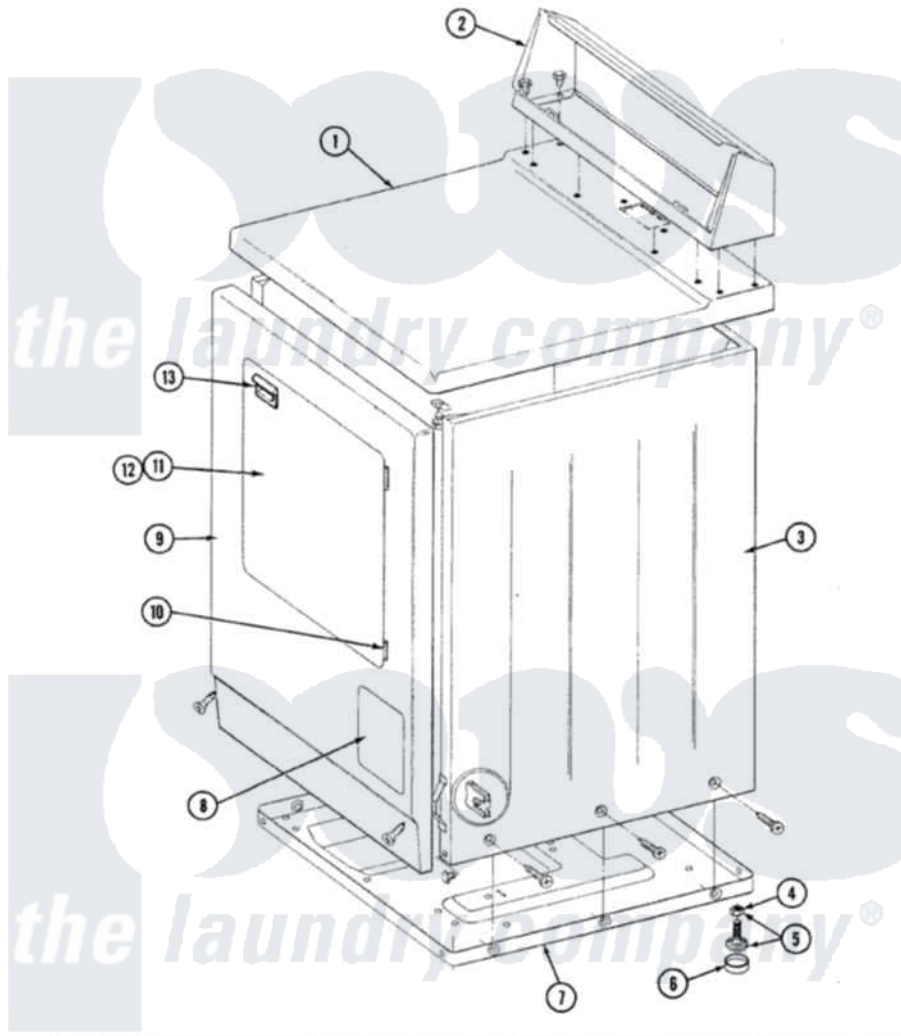

# Maytag DG7500 03 - FRONT VIEW

SECTION: FRONT VIEW  
MODEL: DE-DG MODELS

Issue Date: 6/90

56

Maytag Residential Maytag DG7500 Dryer Parts Parts Diagram 03 - FRONT VIEW  
Click on the part number to view part

Item	Original Part Number	Replaced By	Status	Part Description
1	<a href="#">307104</a>			Top Cover Assembly
"	<a href="#">204445</a>			Screw And Fastener Assembly
2	<a href="#">Y305193</a>			Console
"	<a href="#">Y313559</a>			Screw
3	<a href="#">307124</a>			Cabinet
"	Y310632	<a href="#">1163839</a>		Screw
4	Y052740	<a href="#">62739</a>		Nut, Lock
5	<a href="#">Y305086</a>			Adjustable Leg And Nut
6	<a href="#">Y314137</a>			Foot, Rubber
7	Y303361		Not Available	BASE ASSY. (UPPER & LOWER)
8	302542		Not Available	PART NOT USED. (DG ONLY)
9	<a href="#">Y307998</a>			Front Panel
10	307099	<a href="#">33001230</a>		Hinge, Door
11	Y307111		Not Available	DOOR ASSY. COMPLETE (WHT)
12	<a href="#">314966</a>			Panel, Outer