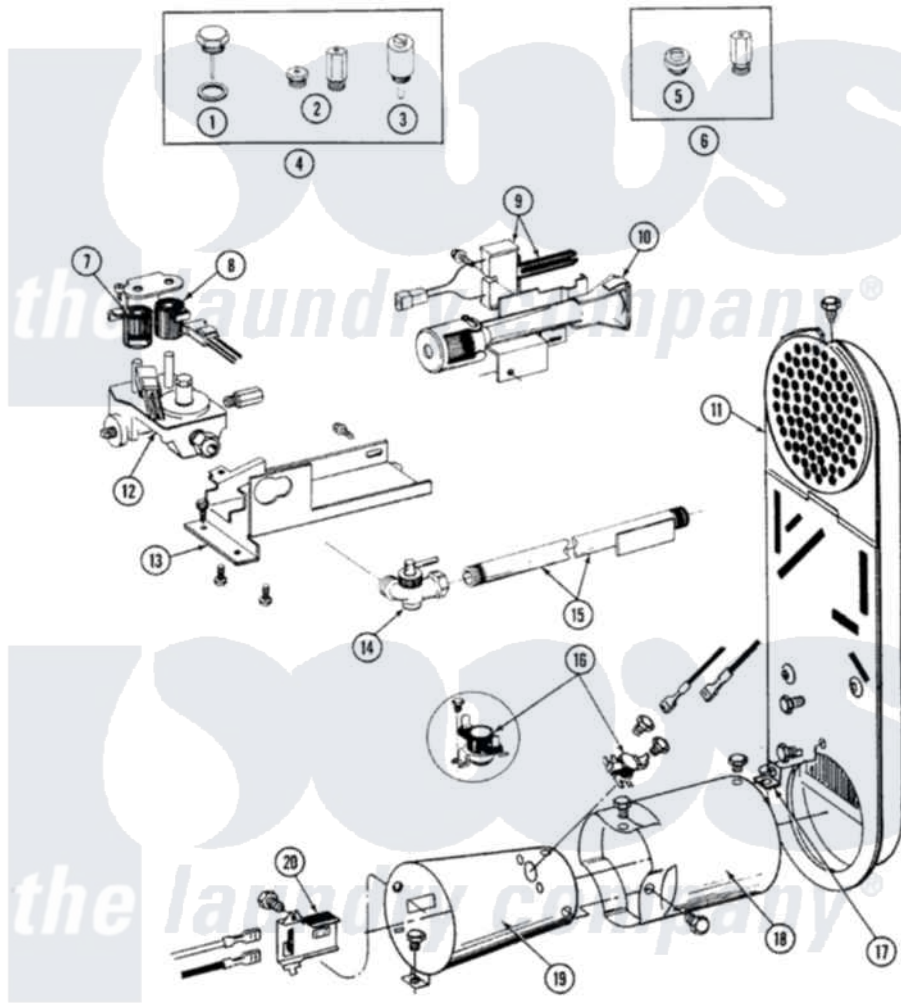

# Maytag DG7500 04 - INLET DUCT, GAS VALVE & COMBUSTION CONE

SECTION: INLET DUCT, GAS VALVE & COMBUSTION CONE  
 MODEL: DG MODELS

Issue Date: 6/90

48

Maytag Residential Maytag DG7500 Dryer Parts Parts Diagram 04 - INLET DUCT, GAS VALVE & COMBUSTION CONE

[Click on the part number to view part](#)

Item	Original Part Number	Replaced By	Status	Part Description
1	<a href="#">302810</a>			Screw Assembly - Blue Block Ope
2	305861		Not Available	MAIN BURNER ORIFICE KIT-LPG
3	306184		Not Available	PLUG, BLOCKING (LPG REGULATOR)
4	Y306195	<a href="#">MAL9000AXX</a>		LP Gas Con
5	314602	<a href="#">694424</a>		Leak, Limiter
6	306204	<a href="#">33002924</a>		Gas Conv K
7	<a href="#">306106</a>			Coil, Holding And Booster--W
8	306105	<a href="#">694540</a>		Coil, 60 Hz
9	<a href="#">304971</a>			Screw Note: Screw, Igniter
"	304970	<a href="#">4391996</a>		Ignitor
10	Y310632	<a href="#">1163839</a>		Screw
"	304974	<a href="#">33002793</a>		Burner Assembly
11	<a href="#">307119</a>			Duct, Inlet Assembly
"	211204	<a href="#">00767</a>		Screw, 8A X 3/8 HeX Washer