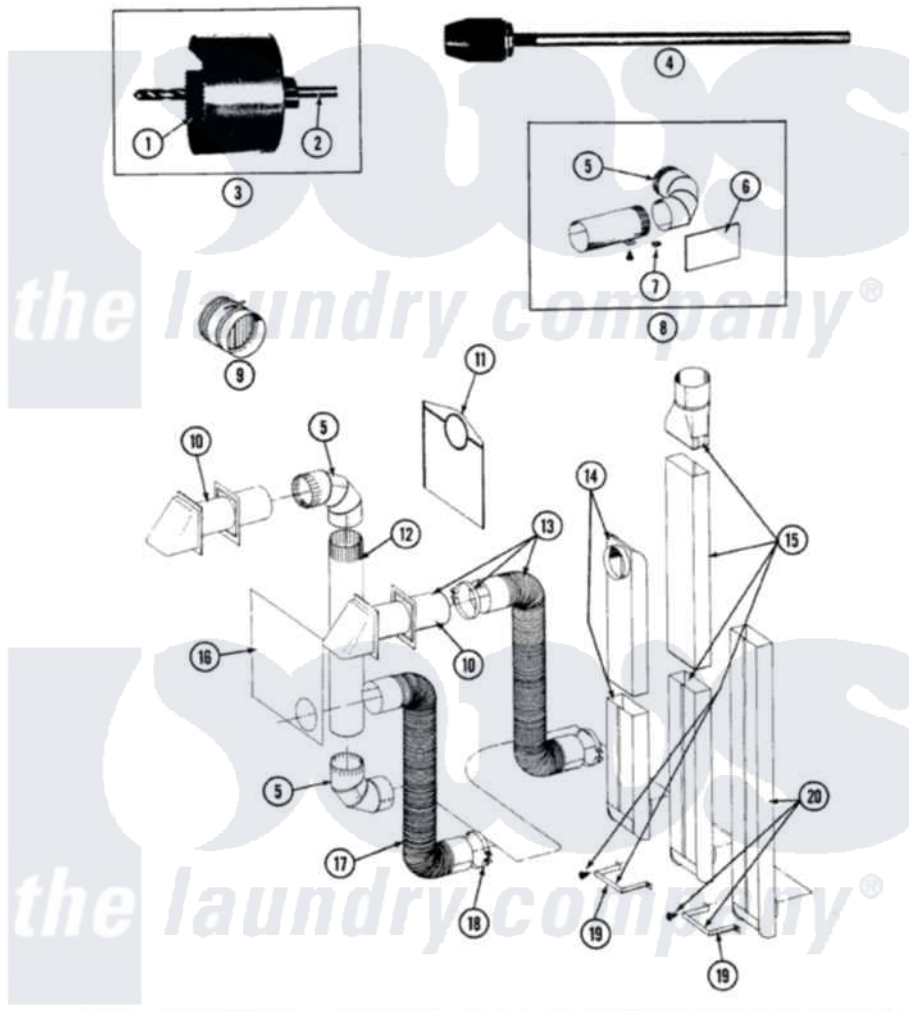

# Maytag DG7500 05 - INSTALLATION ACCESSORIES

SECTION: INSTALLATION ACCESSORIES  
 MODEL: ALL MODELS

Issue Date: 6/90

54

Maytag [Residential Maytag DG7500 Dryer Parts](#) Parts Diagram 05 - INSTALLATION ACCESSORIES  
 Click on the part number to view part

Item	Original Part Number	Replaced By	Status	Part Description
1	038179		Not Available	BLADE, SAW
2	038180		Not Available	REPLACEMENT DRILL
3	038766		Not Available	HOLE SAW W/DRILL BIT
4	<a href="#">038767</a>			Extension Chuck, Drill
5	<a href="#">Y059131</a>			Elbow, Venting
6	<a href="#">312302</a>			Insulation, Exhaust Duct Kit
7	<a href="#">213323</a>			Fastener, Exhaust Duct Kit
8	<a href="#">Y304652</a>			Exhaust Duct Kit
"	211294	<a href="#">90767</a>		Screw, 8A X 3/8 HeX Washer Head Tapping
9	059146		Not Available	DAMPER, BACK DRAFT
10	Y059129	<a href="#">4396007RW</a>		Vent Hood
11	311353		Not Available	BAG, LINT (DACRON)
12	<a href="#">Y059130</a>			Pipe, Venting
13	<a href="#">Y059143</a>			Flexible Vent Kit
14	<a href="#">Y059135</a>			Vent Duct Assembly
15	059144		Not Available	RECTANGULAR VENT KIT

16	Y059134		PLATE, ALUM. WINDOW (15``X20``)
17	Y304353	<a href="#">4396010RP</a>	6ft Scvent
18	<a href="#">Y304630</a>		Clamp, Flexible Duct
19	<a href="#">313272</a>		Bracket, Exhaust Deflector
"	211294	<a href="#">90767</a>	Screw, 8A X 3/8 HeX Washer Head Tapping
20	303736	Not Available	EXHAUST DEFLECTOR KIT