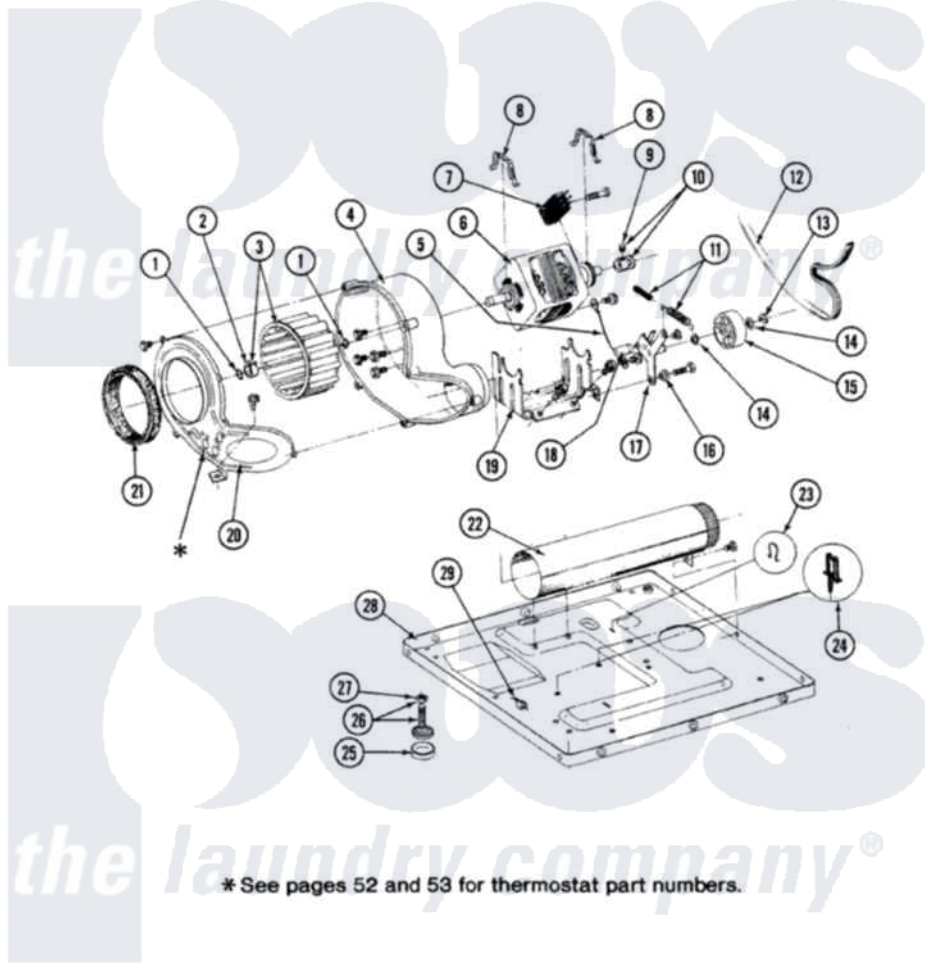

Maytag DG7500 07 - MOTOR, BLOWER, BASE FRAME & THERMOSTATS

SECTION: MOTOR, BLOWER, BASE FRAME & THERMOSTATS
 MODEL: DG-DE MODELS

Issue Date: 6/90

50

Maytag Residential Maytag DG7500 Dryer Parts Parts Diagram 07 - MOTOR, BLOWER, BASE FRAME & THERMOSTATS

[Click on the part number to view part](#)

Item	Original Part Number	Replaced By	Status	Part Description
1	410233	9703438		Ring-Retrn
2	312967			Clamp, Blower Housing
3	Y303836			Blower Wheel Assembly And Clamp
4	Y310632	1163839		Screw
"	Y312893			Housing, Blower
5	901220			Ground Wire
"	211294	90767		Screw, 8A X 3/8 HeX Washer Head Tapping
"	910343	488234		Screw 8-32 X 1/4
6	Y303358	W10410999		Motor-Drve
7	306207		Not Available	(PROD. No.303358-8 & No.303358-9)
"	Y303877		Not Available	SWITCH, MOTOR EXTERNAL START No.303358-2, No.303358-4, 303358-7
"	Y303879			Switch, Motor External Start
8	Y015825			Clip, Motor To Motor Support

9	Y053241		Set Screw, Motor Pulley
10	Y305185	6-3051850	Pulley- MO
11	Y303945		IDLER SPRING ASSY. W/PLUG
12	Y312959		Poly "V" Belt For Tumbler
13	312958	354987	Ring, Retaining
14	Y312527		Washer, Idler Shaft
15	Y303705	6-3037050	Pulley- ID
16	Y312894	315772	Sleeve, Idler Arm
17	Y014874		Screw, Idler Arm And Sleeve
"	Y303363	6-3033630	Idler Arm
"	Y312961	W10116751	Screw
18	Y313582	W10116756	Spacer
19	Y313561		Screw---NA
"	312897	Not Available	SUPPORT, MOTOR
20	314846		Cover, Blower Housing
"	Y313561		Screw---NA
"	Y312961	W10116751	Screw
21	Y312901		Seal, Housing Cover
22	Y303442		EXHAUST DUCT ASSEMBLY
"	Y310632	1163839	Screw
23	410490		Spring, Retainer Wire Harness
24	Y313262	W10116752	Retainer-
25	Y314137		Foot, Rubber
26	Y305086		Adjustable Leg And Nut
27	Y052740	62739	Nut, Lock
28	Y303361	Not Available	BASE ASSY. (UPPER & LOWER)
29	Y310376		Clip, Door Switch Harness