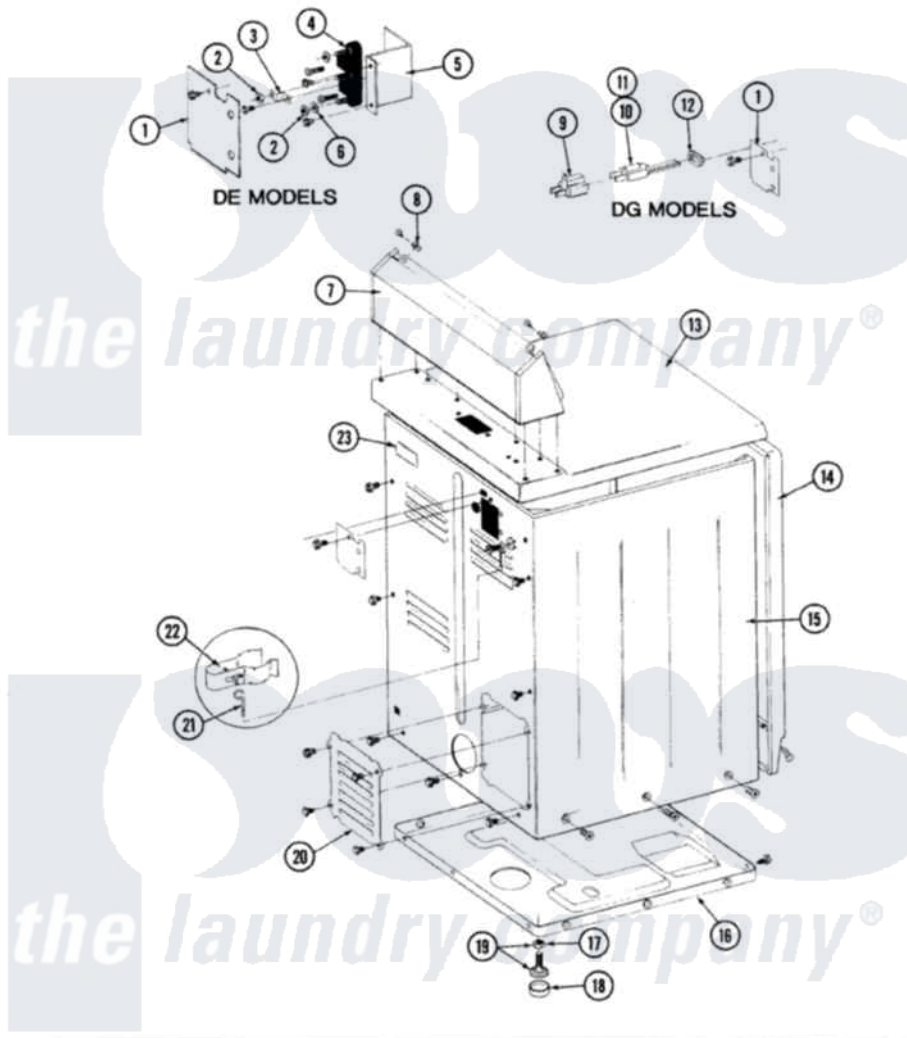

Maytag DG7500 08 - REAR VIEW

SECTION: REAR VIEW
MODEL: DE-DG MODELS

Issue Date: 6/90

38

Maytag [Residential Maytag DG7500 Dryer Parts](#) Parts Diagram 08 - REAR VIEW
Click on the part number to view part

Item	Original Part Number	Replaced By	Status	Part Description
1	Y312905		Not Available	COVER, TERMINAL
7	Y305193			Console
8	215075			Fastener, Control Panel To Console
9	Y201808			Converter
10	302521		Not Available	CORD, POWER PART NOT USED-GAS MODELS ONLY
12	211881			Grommet, Cord Part Not Used-Gas Models Only
13	307104			Top Cover Assembly
14	Y307998			Front Panel
15	Y313561			Screw----NA
"	Y310632	1163839		Screw
"	307124			Cabinet
16	Y303361		Not Available	BASE ASSY. (UPPER & LOWER)
17	Y052740	62739		Nut, Lock
18	Y314137			Foot, Rubber

19	Y305086		Adjustable Leg And Nut
20	Y312951	Not Available	ACCESS COVER, BACK
"	211294	90767	Screw, 8A X 3/8 HeX Washer Head Tapping
"	Y313559		Screw
21	311155		Ground Wire And Clamp
22	313122		Screw - Baffle To Tumbler
"	301548		Clamp, Ground Wire
23	214519		LABEL, ELECTRICAL INSTR. PART NOT USED-GAS MODELS ONLY