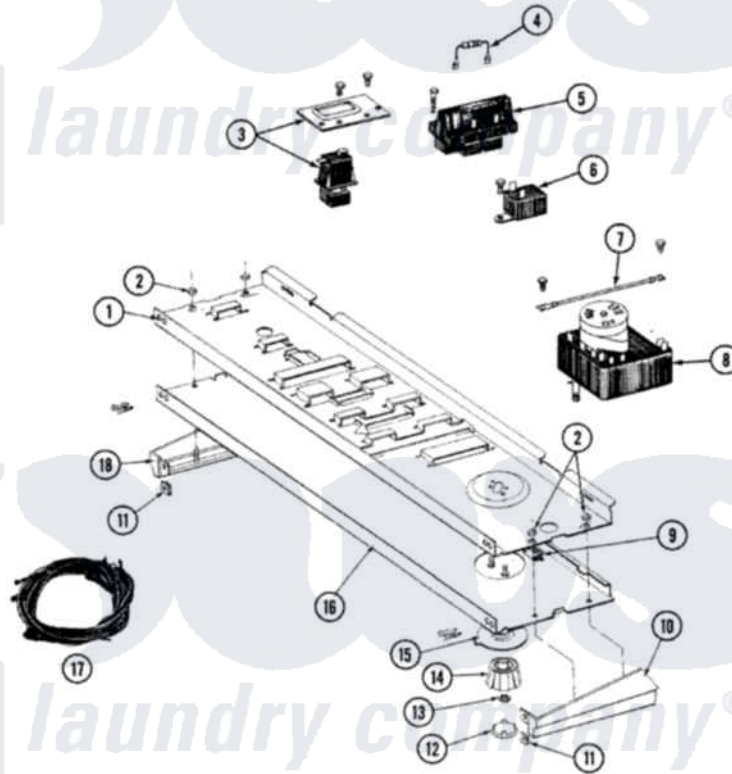

Maytag DG7600 01 - CONTROL PANEL

SECTION: CONTROL PANEL
MODEL: DE-DG7600

Issue Date: 6/90

12

Maytag [Residential Maytag DG7600 Dryer Parts](#) Parts Diagram 01 - CONTROL PANEL
Click on the part number to view part

Item	Original Part Number	Replaced By	Status	Part Description
1	314184			Back Up Plate
2	214872			Palnut, End Cap Note: Nut, Lamp Holder
3	211168	W10139210		Screw, 8-18 X 5/16
"	307305			Switch Push To Start
4	306917			Resistor, Med Temp Gas
5	213117	67006908		Screw, Ice Rack
"	307304		Not Available	TEMP CONTROL SWITCH 3 BUTTON
6	305205	694419		Mini-Buzzer
"	211168	W10139210		Screw, 8-18 X 5/16
7	211294	90767		Screw, 8A X 3/8 HeX Washer Head Tapping
"	204807			Ground Wire, Supp. Plte To Top Cover
8	305448			Timer
"	910708	488234		Screw 8-32 X 1/4
9	214897			Pad, Control Panel

10	210932		Screw, No.8 X 9/16 Ctsk Note: Screw, Inlet Duct
"	207216	Not Available	END CAP RH
11	214894		Fastener, End Cap
12	215821	Not Available	CAP, KNOB
13	312273		Nut, Control Knob
14	315041		Knob, Timer
15	315042		Dial Skirt
16	307317	Not Available	CONTROL PANEL
17	307281	Not Available	WIRE HARNESS
18	207215	Not Available	END CAP LH