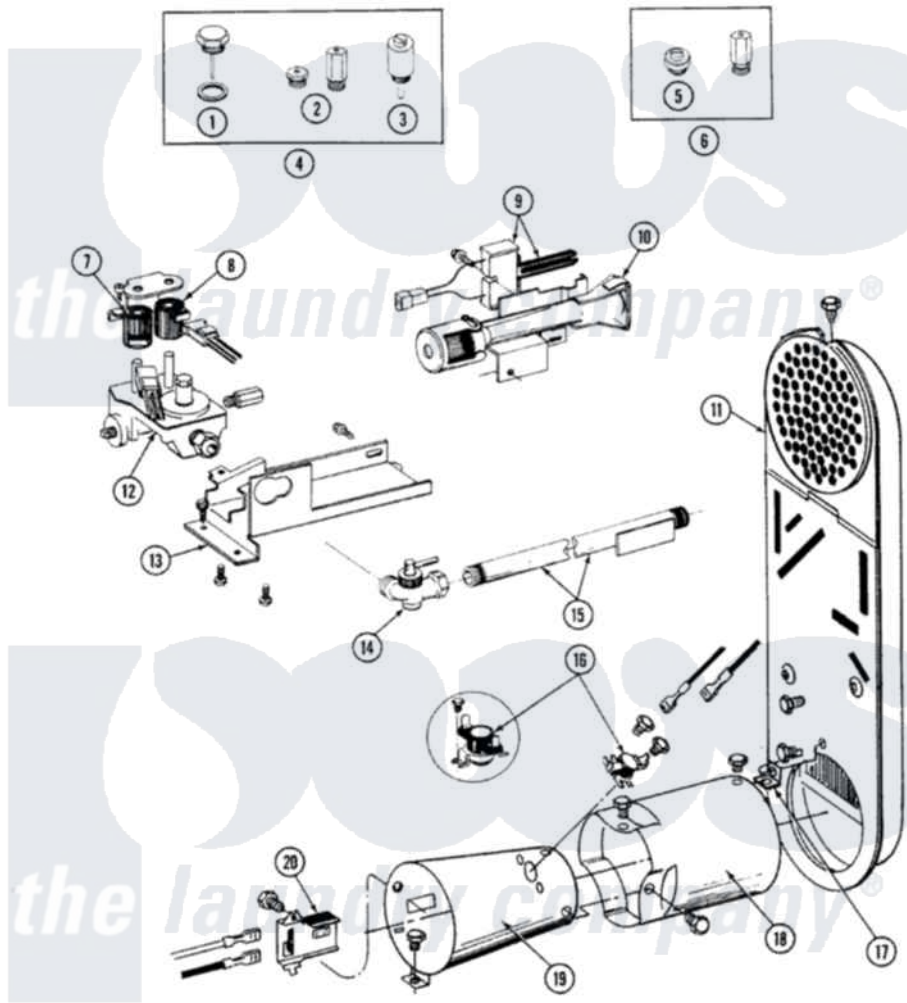

# Maytag DG7600 06 - INLET DUCT, GAS VALVE & COMBUSTION CONE

SECTION: INLET DUCT, GAS VALVE & COMBUSTION CONE  
 MODEL: DG MODELS

Issue Date: 6/90

48

Maytag Residential Maytag DG7600 Dryer Parts Parts Diagram 06 - INLET DUCT, GAS VALVE & COMBUSTION CONE

[Click on the part number to view part](#)

Item	Original Part Number	Replaced By	Status	Part Description
1	<a href="#">302810</a>			Screw Assembly - Blue Block Ope
2	305861		Not Available	MAIN BURNER ORIFICE KIT-LPG
3	306184		Not Available	PLUG, BLOCKING (LPG REGULATOR)
4	Y306195	<a href="#">MAL9000AXX</a>		LP Gas Con
5	314602	<a href="#">694424</a>		Leak, Limiter
6	306204	<a href="#">33002924</a>		Gas Conv K
7	<a href="#">306106</a>			Coil, Holding And Booster--W
8	306105	<a href="#">694540</a>		Coil, 60 Hz
9	<a href="#">304971</a>			Screw Note: Screw, Igniter
"	304970	<a href="#">4391996</a>		Ignitor
10	Y310632	<a href="#">1163839</a>		Screw
"	304974	<a href="#">33002793</a>		Burner Assembly
11	<a href="#">307119</a>			Duct, Inlet Assembly
"	211204	<a href="#">00767</a>		Screw, 8A X 3/8 HeX Washer