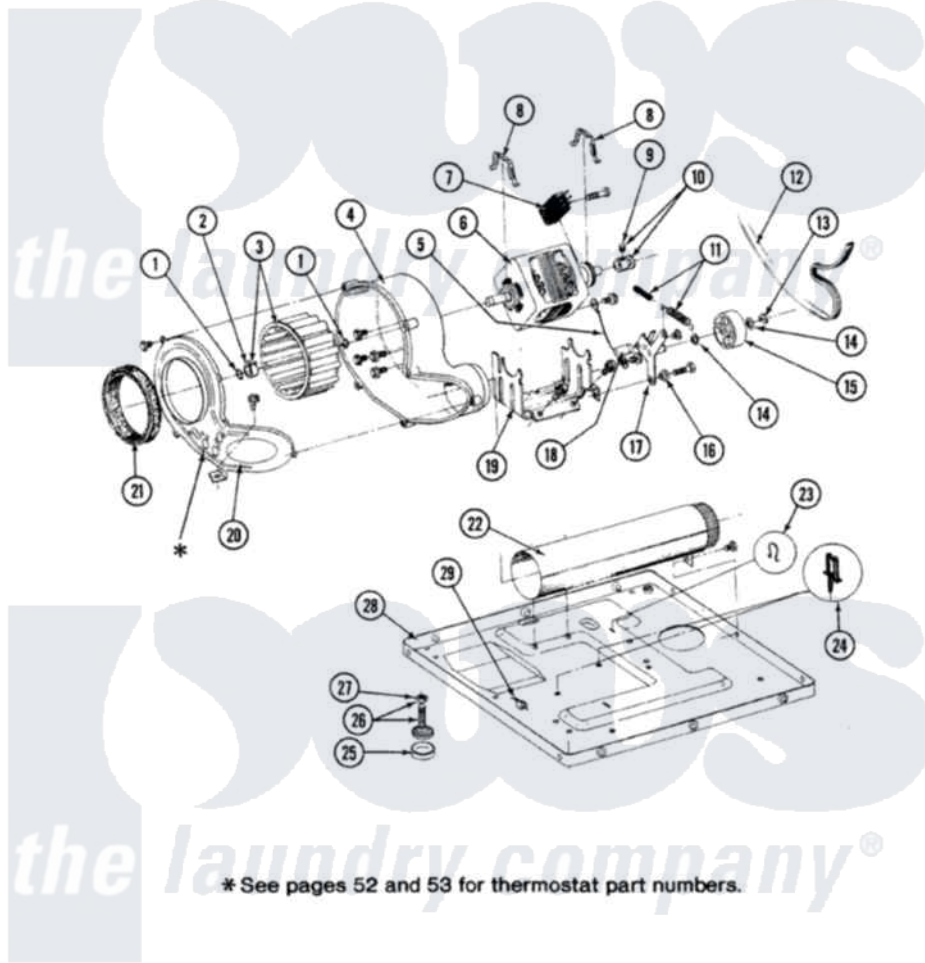

Maytag DG7600 09 - MOTOR, BLOWER, BASE FRAME & THERMOSTATS

SECTION: MOTOR, BLOWER, BASE FRAME & THERMOSTATS
 MODEL: DG-DE MODELS

Issue Date: 6/90

50

Maytag Residential Maytag DG7600 Dryer Parts Parts Diagram 09 - MOTOR, BLOWER, BASE FRAME & THERMOSTATS

[Click on the part number to view part](#)

Item	Original Part Number	Replaced By	Status	Part Description
1	410233	9703438		Ring-Retrnr
2	312967			Clamp, Blower Housing
3	Y303836			Blower Wheel Assembly And Clamp
4	Y310632	1163839		Screw
"	Y312893			Housing, Blower
5	901220			Ground Wire
"	211294	90767		Screw, 8A X 3/8 HeX Washer Head Tapping
"	910343	488234		Screw 8-32 X 1/4
6	Y303358	W10410999		Motor-Drve
7	306207		Not Available	(PROD. No.303358-8 & No.303358-9)
"	Y303877		Not Available	SWITCH, MOTOR EXTERNAL START No.303358-2, No.303358-4, 303358-7
"	Y303879			Switch, Motor External Start
8	Y015825			Clip, Motor To Motor Support

9	Y053241		Set Screw, Motor Pulley
10	Y305185	6-3051850	Pulley- MO
11	Y303945		IDLER SPRING ASSY. W/PLUG
12	Y312959		Poly "V" Belt For Tumbler
13	312958	354987	Ring, Retaining
14	Y312527		Washer, Idler Shaft
15	Y303705	6-3037050	Pulley- ID
16	Y312894	315772	Sleeve, Idler Arm
17	Y014874		Screw, Idler Arm And Sleeve
"	Y303363	6-3033630	Idler Arm
"	Y312961	W10116751	Screw
18	Y313582	W10116756	Spacer
19	Y313561		Screw----NA
"	312897	Not Available	SUPPORT, MOTOR
20	314846		Cover, Blower Housing
"	Y313561		Screw----NA
"	Y312961	W10116751	Screw
21	Y312901		Seal, Housing Cover
22	Y303442		EXHAUST DUCT ASSEMBLY
"	Y310632	1163839	Screw
23	410490		Spring, Retainer Wire Harness
24	Y313262	W10116752	Retainer-
25	Y314137		Foot, Rubber
26	Y305086		Adjustable Leg And Nut
27	Y052740	62739	Nut, Lock
28	Y303361	Not Available	BASE ASSY. (UPPER & LOWER)
29	Y310376		Clip, Door Switch Harness