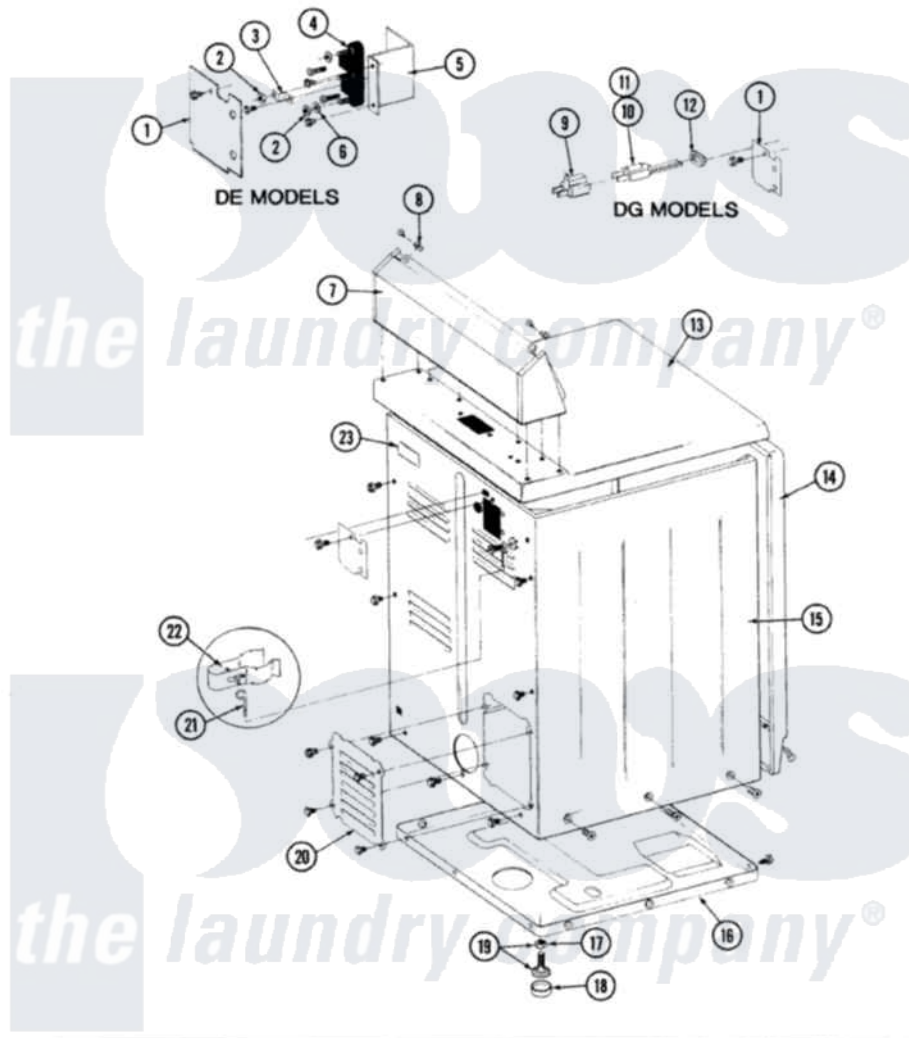

Maytag DG7600 10 - REAR VIEW

SECTION: REAR VIEW
MODEL: DE-DG MODELS

Issue Date: 6/90

38

Maytag [Residential Maytag DG7600 Dryer Parts](#) Parts Diagram 10 - REAR VIEW
Click on the part number to view part

Item	Original Part Number	Replaced By	Status	Part Description
1	Y312905		Not Available	COVER, TERMINAL
7	Y305193			Console
8	215075			Fastener, Control Panel To Console
9	Y201808			Converter
10	302521		Not Available	CORD, POWER PART NOT USED-GAS MODELS ONLY
12	211881			Grommet, Cord Part Not Used-Gas Models Only
13	307104			Top Cover Assembly
14	Y307998			Front Panel
15	Y313561			Screw----NA
"	Y310632	1163839		Screw
"	307124			Cabinet
16	Y303361		Not Available	BASE ASSY. (UPPER & LOWER)
17	Y052740	62739		Nut, Lock
18	Y314137			Foot, Rubber

19	Y305086		Adjustable Leg And Nut
20	Y312951	Not Available	ACCESS COVER, BACK
"	211294	90767	Screw, 8A X 3/8 HeX Washer Head Tapping
"	Y313559		Screw
21	311155		Ground Wire And Clamp
22	313122		Screw - Baffle To Tumbler
"	301548		Clamp, Ground Wire
23	214519		LABEL, ELECTRICAL INSTR. PART NOT USED-GAS MODELS ONLY