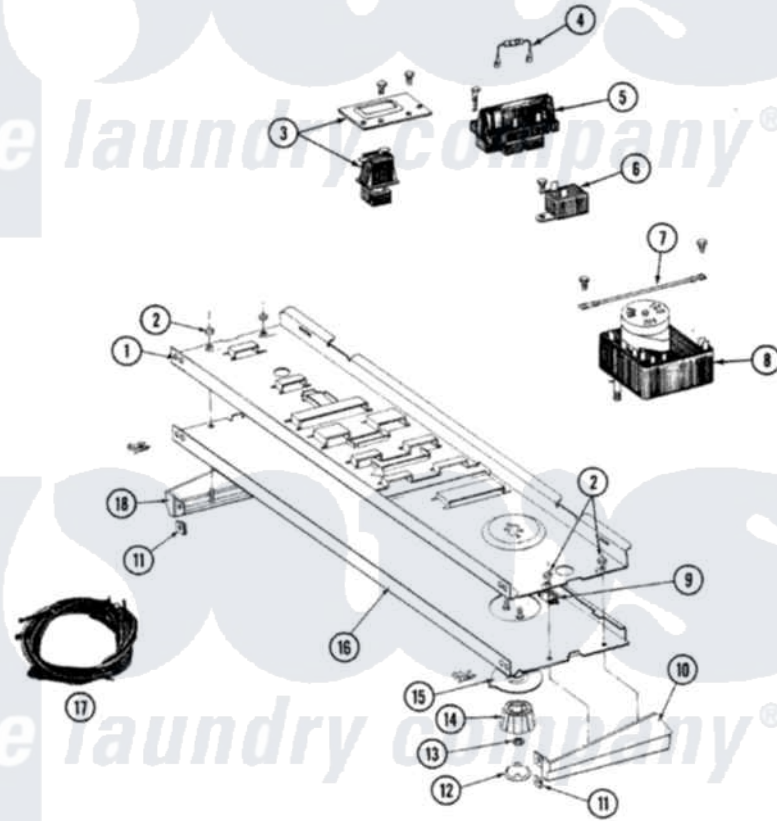

Maytag DG7800 01 - CONTROL PANEL

SECTION: CONTROL PANEL
MODEL: DE-DG7800

Issue Date: 6/98

14

Maytag [Residential Maytag DG7800 Dryer Parts](#) Parts Diagram 01 - CONTROL PANEL
Click on the part number to view part

Item	Original Part Number	Replaced By	Status	Part Description
1	314184			Back Up Plate
2	214872			Palnut, End Cap Note: Nut, Lamp Holder
3	211168	W10139210		Screw, 8-18 X 5/16
"	307305			Switch Push To Start
4	306917			Resistor, Med Temp Gas
5	213117	67006908		Screw, Ice Rack
"	307304		Not Available	TEMP CONTROL SWITCH 3 BUTTON
6	305205	694419		Mini-Buzzer
"	211168	W10139210		Screw, 8-18 X 5/16
7	211294	90767		Screw, 8A X 3/8 HeX Washer Head Tapping
"	204807			Ground Wire, Supp. Plte To Top Cover
8	306040			Timer
"	910708	488234		Screw 8-32 X 1/4
9	214897			Pad, Control Panel

10	210932		Screw, No.8 X 9/16 Ctsk Note: Screw, Inlet Duct
"	207216	Not Available	END CAP RH
11	214894		Fastener, End Cap
12	215821	Not Available	CAP, KNOB
13	312273		Nut, Control Knob
14	315041		Knob, Timer
15	315042		Dial Skirt
16	307319	Not Available	CONTROL PANEL
17	307293	Not Available	WIRE HARNESS
18	207215	Not Available	END CAP LH