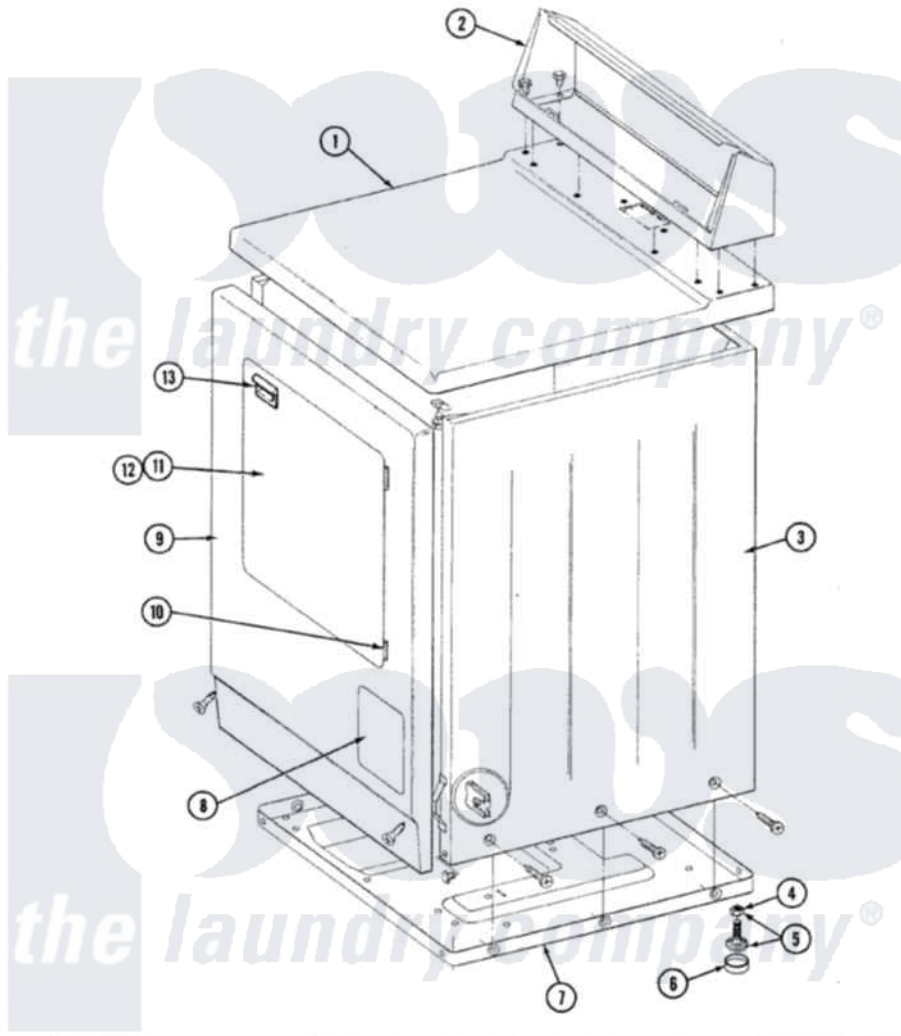

Maytag DG7800 03 - FRONT VIEW

SECTION: FRONT VIEW
MODEL: DE-DG MODELS

Issue Date: 6/90

56

Maytag Residential Maytag DG7800 Dryer Parts Parts Diagram 03 - FRONT VIEW
Click on the part number to view part

Item	Original Part Number	Replaced By	Status	Part Description
1	307104			Top Cover Assembly
"	204445			Screw And Fastener Assembly
2	Y305193			Console
"	Y313559			Screw
3	307124			Cabinet
"	Y310632	1163839		Screw
4	Y052740	62739		Nut, Lock
5	Y305086			Adjustable Leg And Nut
6	Y314137			Foot, Rubber
7	Y303361		Not Available	BASE ASSY. (UPPER & LOWER)
8	302542		Not Available	PART NOT USED. (DG ONLY)
9	Y307998			Front Panel
10	307099	33001230		Hinge, Door
11	Y307111		Not Available	DOOR ASSY. COMPLETE (WHT)
12	314966			Panel, Outer