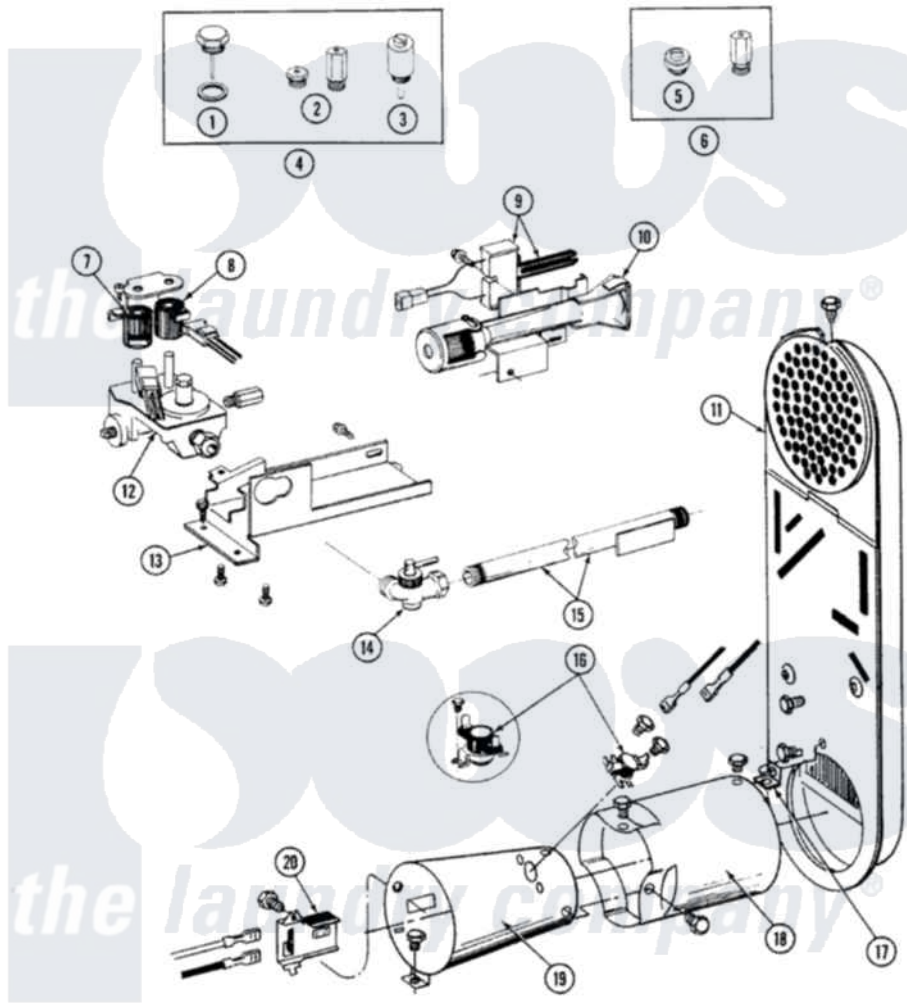

Maytag DG7800 04 - INLET DUCT, GAS VALVE & COMBUSTION CONE

SECTION: INLET DUCT, GAS VALVE & COMBUSTION CONE
 MODEL: DG MODELS

Issue Date: 6/90

48

Maytag Residential Maytag DG7800 Dryer Parts Parts Diagram 04 - INLET DUCT, GAS VALVE & COMBUSTION CONE

[Click on the part number to view part](#)

Item	Original Part Number	Replaced By	Status	Part Description
1	302810			Screw Assembly - Blue Block Ope
2	305861		Not Available	MAIN BURNER ORIFICE KIT-LPG
3	306184		Not Available	PLUG, BLOCKING (LPG REGULATOR)
4	Y306195	MAL9000AXX		LP Gas Con
5	314602	694424		Leak, Limiter
6	306204	33002924		Gas Conv K
7	306106			Coil, Holding And Booster--W
8	306105	694540		Coil, 60 Hz
9	304971			Screw Note: Screw, Igniter
"	304970	4391996		Ignitor
10	Y310632	1163839		Screw
"	304974	33002793		Burner Assembly
11	211294	90767		Screw, 8A X 3/8 HeX Washer Head Tapping

"	307119		Duct, Inlet Assembly
12	306176		Valve, Gas
"	211410		Screw, HeX Head No.8 X 3/8 Inch
"	314082	90767	Screw, 8A X 3/8 HeX Washer Head Tapping
13	Y310632	1163839	Screw
"	314566		Gas Control Bracket
"	Y313561		Screw---NA
14	Y303349		Angle Shut-Off, Gas Valve
15	Y303383	33001735	Pipe And Bracket Assembly Series 18 Not Needed Use Vavle
16	211294	90767	Screw, 8A X 3/8 HeX Washer Head Tapping
"	303395		Thermostat, Hi-Limit
17	211294	90767	Screw, 8A X 3/8 HeX Washer Head Tapping
"	Y312890		Retainer, Heater Chamber
18	Y308548		Combustion Cone Assembly
19	211294	90767	Screw, 8A X 3/8 HeX Washer Head Tapping
"	Y303368		Cone, Combustion
"	Y308548		Combustion Cone Assembly
20	211294	90767	Screw, 8A X 3/8 HeX Washer Head Tapping
"	Y303377	338906	Radiant, Sensor