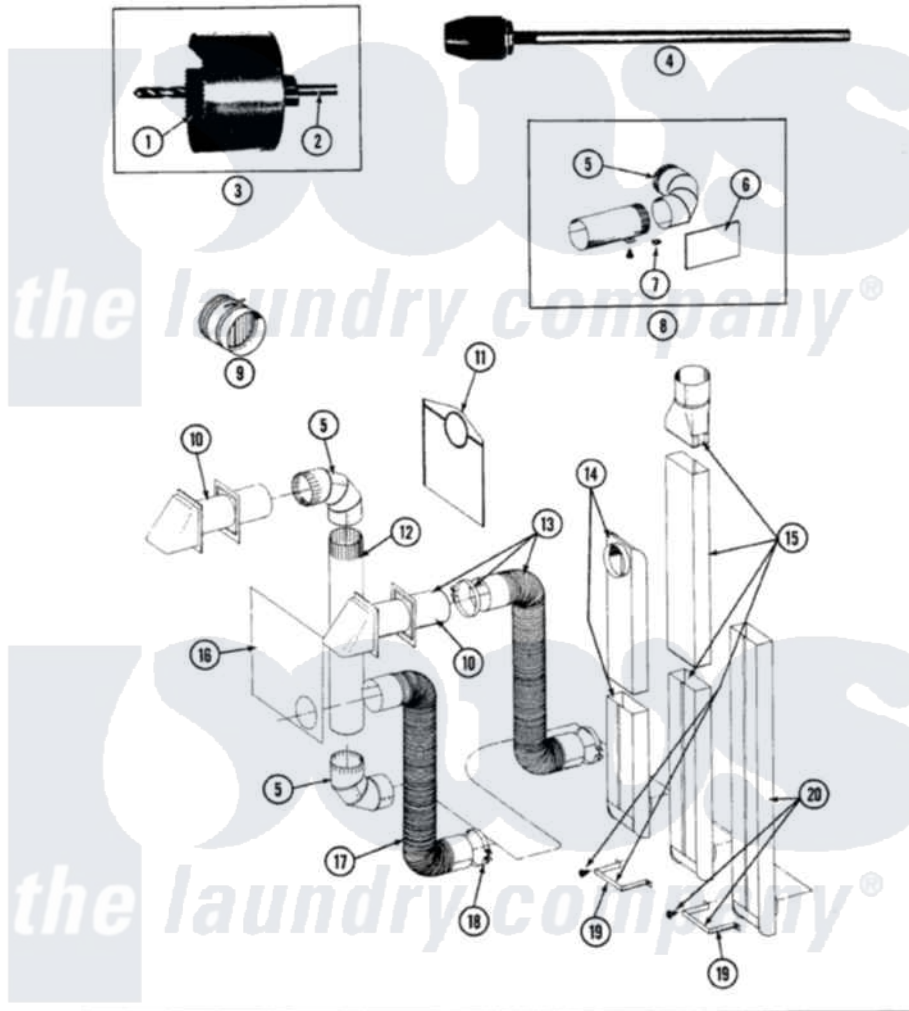

Maytag DG7800 05 - INSTALLATION ACCESSORIES

SECTION: INSTALLATION ACCESSORIES
 MODEL: ALL MODELS

Issue Date: 6/90

54

Maytag [Residential Maytag DG7800 Dryer Parts](#) Parts Diagram 05 - INSTALLATION ACCESSORIES
 Click on the part number to view part

Item	Original Part Number	Replaced By	Status	Part Description
1	038179		Not Available	BLADE, SAW
2	038180		Not Available	REPLACEMENT DRILL
3	038766		Not Available	HOLE SAW W/DRILL BIT
4	038767			Extension Chuck, Drill
5	Y059131			Elbow, Venting
6	312302			Insulation, Exhaust Duct Kit
7	213323			Fastener, Exhaust Duct Kit
8	Y304652			Exhaust Duct Kit
"	211294	90767		Screw, 8A X 3/8 HeX Washer Head Tapping
9	059146		Not Available	DAMPER, BACK DRAFT
10	Y059129	4396007RW		Vent Hood
11	311353		Not Available	BAG, LINT (DACRON)
12	Y059130			Pipe, Venting
13	Y059143			Flexible Vent Kit
14	Y059135			Vent Duct Assembly
15	059144		Not Available	RECTANGULAR VENT KIT

16	Y059134		PLATE, ALUM. WINDOW (15``X20``)
17	Y304353	4396010RP	6ft Scvent
18	Y304630		Clamp, Flexible Duct
19	313272		Bracket, Exhaust Deflector
"	211294	90767	Screw, 8A X 3/8 HeX Washer Head Tapping
20	303736	Not Available	EXHAUST DEFLECTOR KIT