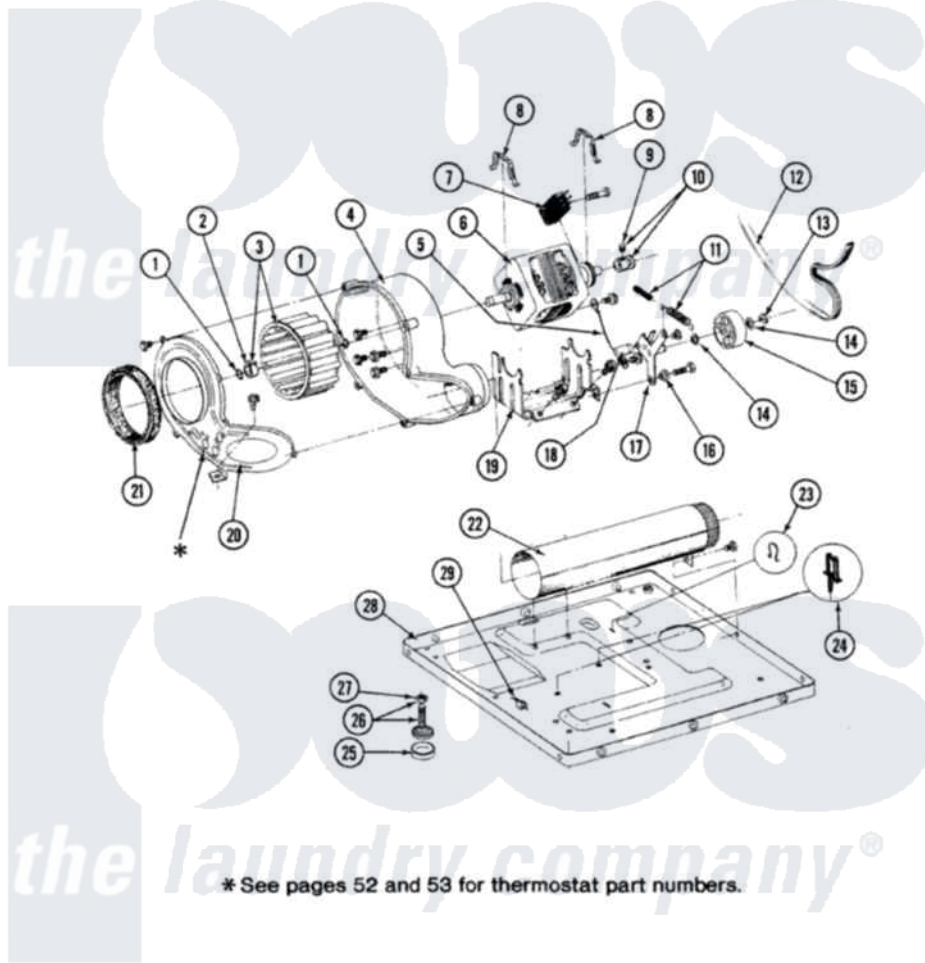

Maytag DG7800 07 - MOTOR, BLOWER, BASE FRAME & THERMOSTATS

SECTION: MOTOR, BLOWER, BASE FRAME & THERMOSTATS
 MODEL: DG-DE MODELS

Issue Date: 6/90

50

Maytag Residential Maytag DG7800 Dryer Parts Parts Diagram 07 - MOTOR, BLOWER, BASE FRAME & THERMOSTATS

[Click on the part number to view part](#)

Item	Original Part Number	Replaced By	Status	Part Description
1	410233	9703438		Ring-Retrnr
2	312967			Clamp, Blower Housing
3	Y303836			Blower Wheel Assembly And Clamp
4	Y310632	1163839		Screw
"	Y312893			Housing, Blower
5	901220			Ground Wire
"	211294	90767		Screw, 8A X 3/8 HeX Washer Head Tapping
"	910343	488234		Screw 8-32 X 1/4
6	Y303358	W10410999		Motor-Drve
7	306207		Not Available	(PROD. No.303358-8 & No.303358-9)
"	Y303877		Not Available	SWITCH, MOTOR EXTERNAL START No.303358-2, No.303358-4, 303358-7
"	Y303879			Switch, Motor External Start
8	Y015825			Clip, Motor To Motor Support

9	Y053241		Set Screw, Motor Pulley
10	Y305185	6-3051850	Pulley- MO
11	Y303945		IDLER SPRING ASSY. W/PLUG
12	Y312959		Poly "V" Belt For Tumbler
13	312958	354987	Ring, Retaining
14	Y312527		Washer, Idler Shaft
15	Y303705	6-3037050	Pulley- ID
16	Y312894	315772	Sleeve, Idler Arm
17	Y014874		Screw, Idler Arm And Sleeve
"	Y303363	6-3033630	Idler Arm
"	Y312961	W10116751	Screw
18	Y313582	W10116756	Spacer
19	Y313561		Screw---NA
"	312897	Not Available	SUPPORT, MOTOR
20	314846		Cover, Blower Housing
"	Y313561		Screw---NA
"	Y312961	W10116751	Screw
21	Y312901		Seal, Housing Cover
22	Y303442		EXHAUST DUCT ASSEMBLY
"	Y310632	1163839	Screw
23	410490		Spring, Retainer Wire Harness
24	Y313262	W10116752	Retainer-
25	Y314137		Foot, Rubber
26	Y305086		Adjustable Leg And Nut
27	Y052740	62739	Nut, Lock
28	Y303361	Not Available	BASE ASSY. (UPPER & LOWER)
29	Y310376		Clip, Door Switch Harness