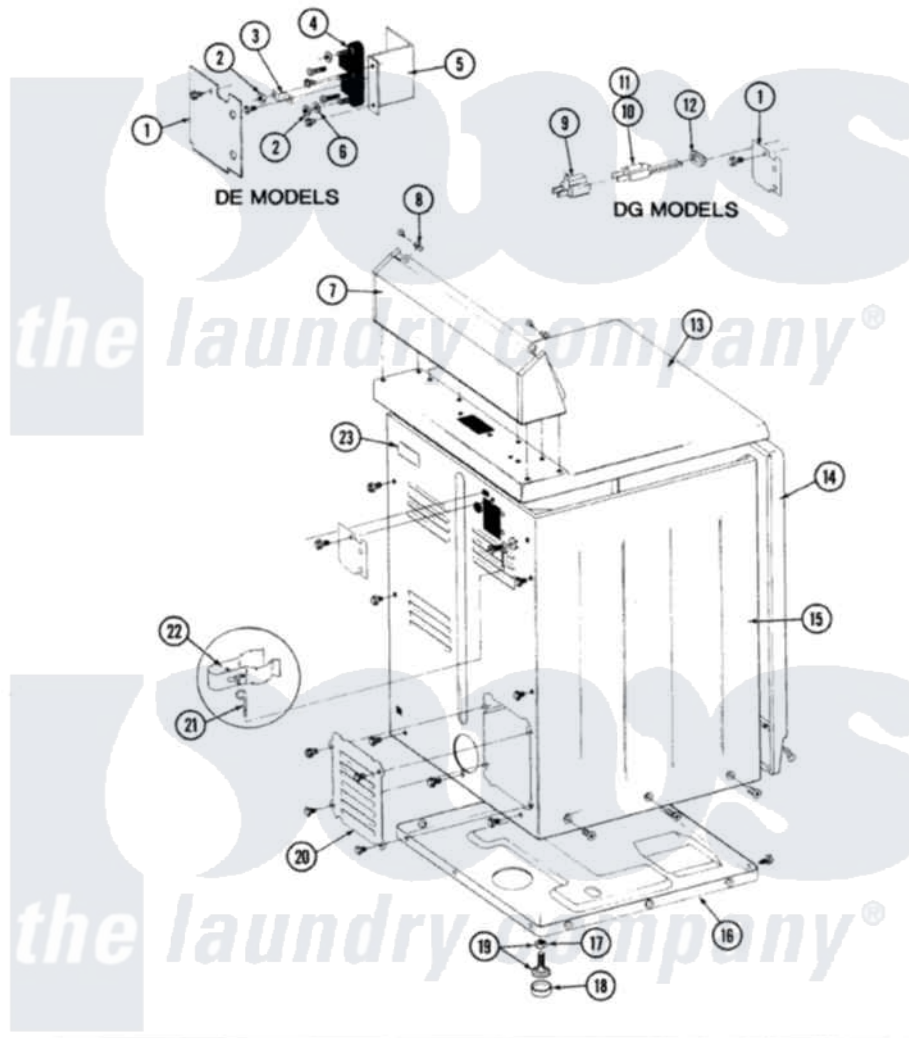

# Maytag DG7800 08 - REAR VIEW

SECTION: REAR VIEW  
MODEL: DE-DG MODELS

Issue Date: 6/90

38

Maytag [Residential Maytag DG7800 Dryer Parts](#) Parts Diagram 08 - REAR VIEW  
Click on the part number to view part

Item	Original Part Number	Replaced By	Status	Part Description
1	Y312905		Not Available	COVER, TERMINAL
7	<a href="#">Y305193</a>			Console
8	<a href="#">215075</a>			Fastener, Control Panel To Console
9	<a href="#">Y201808</a>			Converter
10	302521		Not Available	CORD, POWER PART NOT USED-GAS MODELS ONLY
12	<a href="#">211881</a>			Grommet, Cord Part Not Used-Gas Models Only
13	<a href="#">307104</a>			Top Cover Assembly
14	<a href="#">Y307998</a>			Front Panel
15	<a href="#">Y313561</a>			Screw----NA
"	Y310632	<a href="#">1163839</a>		Screw
"	<a href="#">307124</a>			Cabinet
16	Y303361		Not Available	BASE ASSY. (UPPER & LOWER)
17	Y052740	<a href="#">62739</a>		Nut, Lock
18	<a href="#">Y314137</a>			Foot, Rubber

19	<a href="#">Y305086</a>		Adjustable Leg And Nut
20	Y312951	Not Available	ACCESS COVER, BACK
"	211294	<a href="#">90767</a>	Screw, 8A X 3/8 HeX Washer Head Tapping
"	<a href="#">Y313559</a>		Screw
21	<a href="#">311155</a>		Ground Wire And Clamp
22	<a href="#">313122</a>		Screw - Baffle To Tumbler
"	<a href="#">301548</a>		Clamp, Ground Wire
23	214519		LABEL, ELECTRICAL INSTR. PART NOT USED-GAS MODELS ONLY