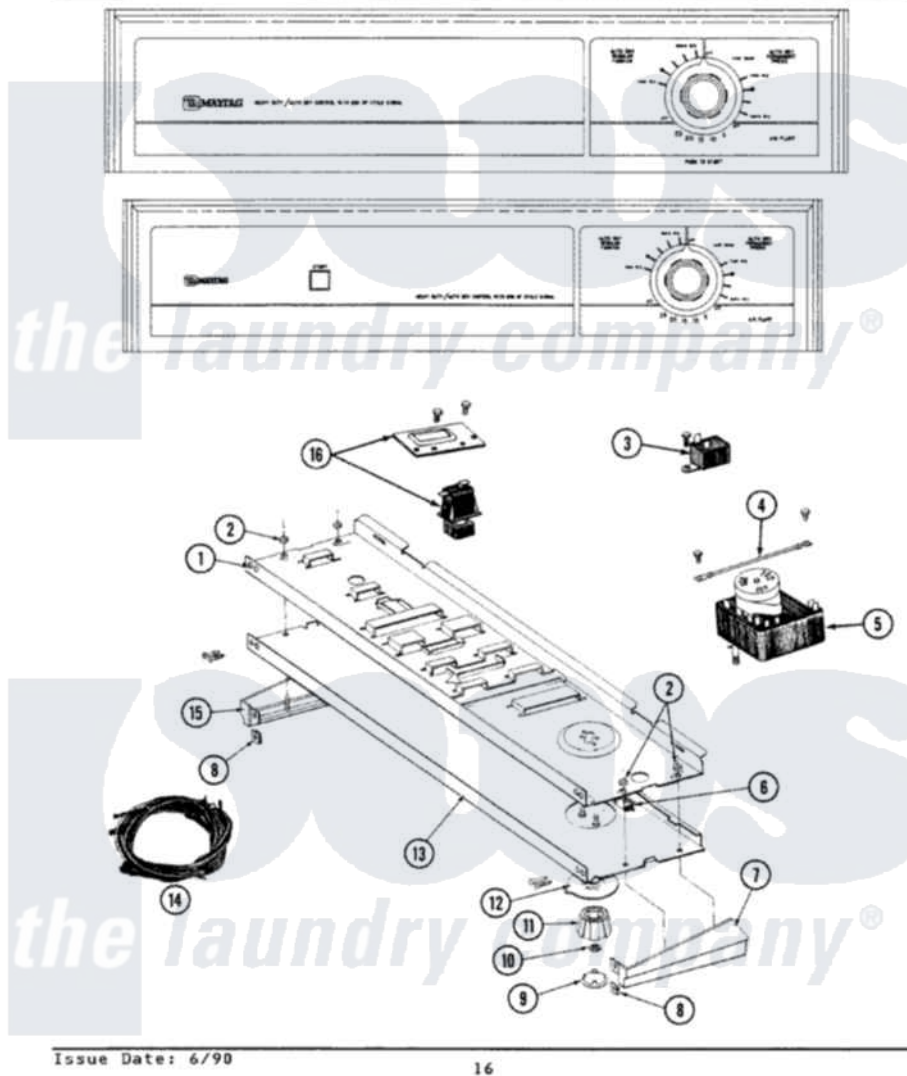

Maytag DG8000 01 - CONTROL PANEL

SECTION: CONTROL PANEL
MODEL: DE-DG8000

Issue Date: 6/90

16

Maytag [Residential Maytag DG8000 Dryer Parts](#) Parts Diagram 01 - CONTROL PANEL
Click on the part number to view part

Item	Original Part Number	Replaced By	Status	Part Description
1	314184			Back Up Plate
2	214872			Palnut, End Cap Note: Nut, Lamp Holder
3	211168	W10139210		Screw, 8-18 X 5/16
"	305205	694419		Mini-Buzzer
4	204807			Ground Wire, Supp. Plte To Top Cover
"	211294	90767		Screw, 8A X 3/8 HeX Washer Head Tapping
5	306483			Timer
"	910708	488234		Screw 8-32 X 1/4
"	308088		Not Available	TIMER
6	214897			Pad, Control Panel
7	210932			Screw, No.8 X 9/16 Ctsk Note: Screw, Inlet Duct
"	314727	207927		End Cap, Control Panel
8	214894			Fastener, End Cap
9	314723	W10133501		Cap, Knob

10	312273		Nut, Control Knob
11	314724		Knob For Timer
12	314725	33001500	Dial, Timer Indicator
13	307748	Not Available	CONTROL PANEL
"	308094	Not Available	CONTROL PANEL ASSY
14	307303	Not Available	WIRE HARNESS
"	308086		Wire Harness
15	314726	Not Available	END CAP - LEFT HAND
16	211168	W10139210	Screw, 8-18 X 5/16
"	307305		Switch Push To Start