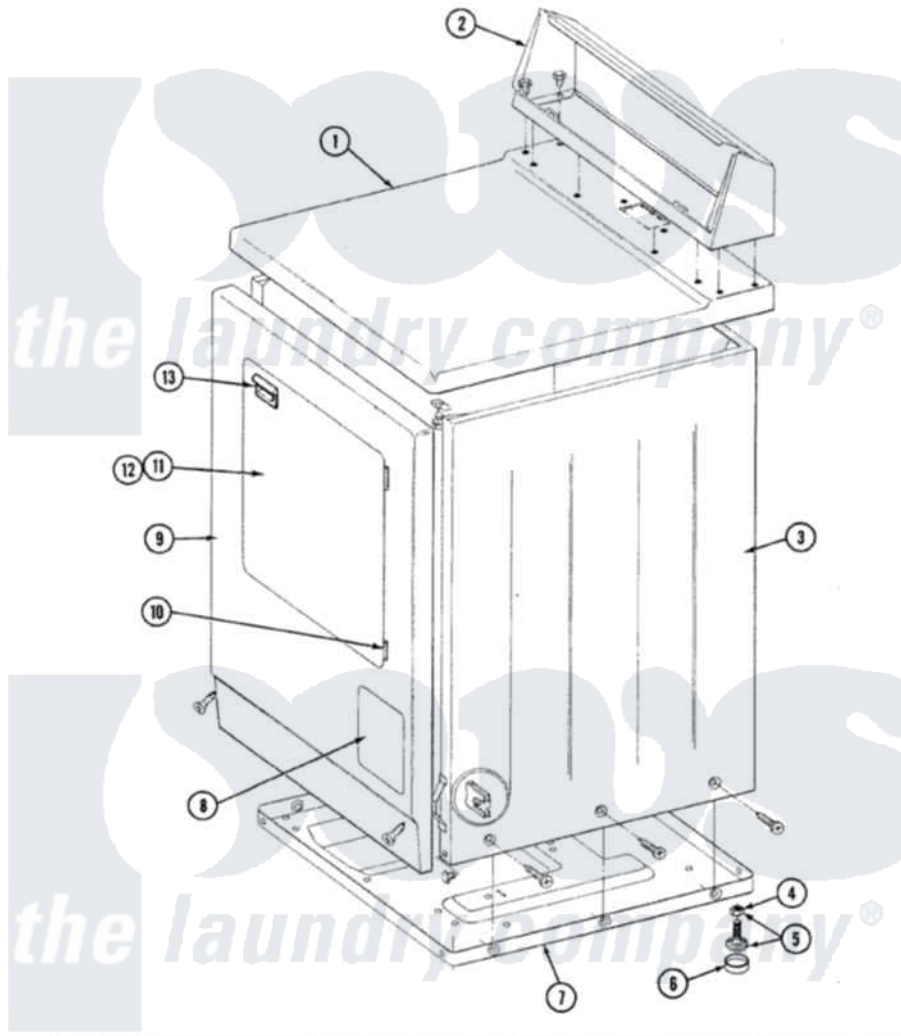

Maytag DG8000 03 - FRONT VIEW

SECTION: FRONT VIEW
MODEL: DE-DG MODELS

Issue Date: 6/90

56

Maytag [Residential Maytag DG8000 Dryer Parts](#) Parts Diagram 03 - FRONT VIEW
Click on the part number to view part

Item	Original Part Number	Replaced By	Status	Part Description
1	307104			Top Cover Assembly
"	204445			Screw And Fastener Assembly
2	Y305193			Console
"	Y313559			Screw
3	307124			Cabinet
"	Y310632	1163839		Screw
4	Y052740	62739		Nut, Lock
5	Y305086			Adjustable Leg And Nut
6	Y314137			Foot, Rubber
7	Y303361		Not Available	BASE ASSY. (UPPER & LOWER)
8	302542		Not Available	PART NOT USED. (DG ONLY)
9	Y307998			Front Panel
10	307099	33001230		Hinge, Door
11	Y307111		Not Available	DOOR ASSY. COMPLETE (WHT)
12	314966			Panel, Outer