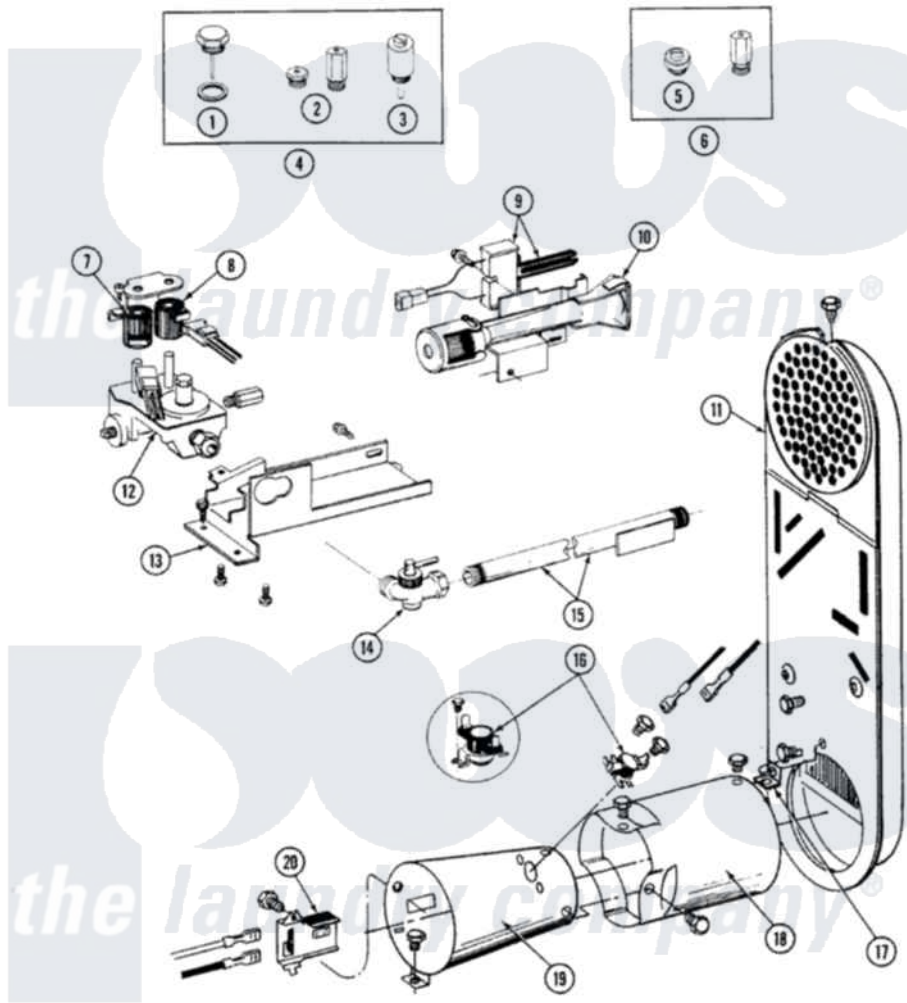

# Maytag DG8000 04 - INLET DUCT, GAS VALVE & COMBUSTION CONE

SECTION: INLET DUCT, GAS VALVE & COMBUSTION CONE  
 MODEL: DG MODELS

Issue Date: 6/90

48

Maytag Residential Maytag DG8000 Dryer Parts Parts Diagram 04 - INLET DUCT, GAS VALVE & COMBUSTION CONE

Click on the part number to view part

Item	Original Part Number	Replaced By	Status	Part Description
1	<a href="#">302810</a>			Screw Assembly - Blue Block Ope
2	305861		Not Available	MAIN BURNER ORIFICE KIT-LPG
3	306184		Not Available	PLUG, BLOCKING (LPG REGULATOR)
4	Y306195	<a href="#">MAL9000AXX</a>		LP Gas Con
5	314602	<a href="#">694424</a>		Leak, Limiter
6	306204	<a href="#">33002924</a>		Gas Conv K
7	<a href="#">306106</a>			Coil, Holding And Booster--W
8	306105	<a href="#">694540</a>		Coil, 60 Hz
9	<a href="#">304971</a>			Screw Note: Screw, Igniter
"	304970	<a href="#">4391996</a>		Ignitor
10	Y310632	<a href="#">1163839</a>		Screw
"	304974	<a href="#">33002793</a>		Burner Assembly
11	<a href="#">307119</a>			Duct, Inlet Assembly
"	211204	<a href="#">00767</a>		Screw, 8A X 3/8 HeX Washer