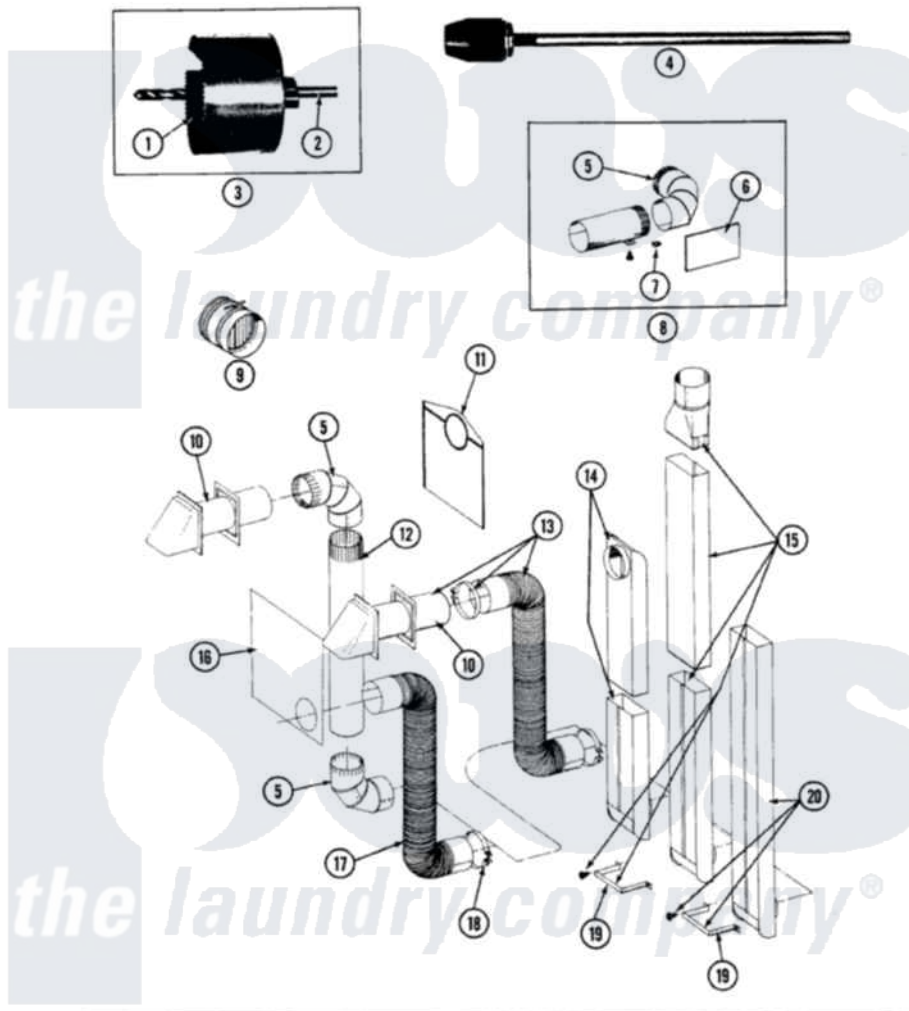

Maytag DG8000 05 - INSTALLATION ACCESSORIES

SECTION: INSTALLATION ACCESSORIES
 MODEL: ALL MODELS

Issue Date: 6/90

54

Maytag [Residential Maytag DG8000 Dryer Parts](#) Parts Diagram 05 - INSTALLATION ACCESSORIES
 Click on the part number to view part

Item	Original Part Number	Replaced By	Status	Part Description
1	038179		Not Available	BLADE, SAW
2	038180		Not Available	REPLACEMENT DRILL
3	038766		Not Available	HOLE SAW W/DRILL BIT
4	038767			Extension Chuck, Drill
5	Y059131			Elbow, Venting
6	312302			Insulation, Exhaust Duct Kit
7	213323			Fastener, Exhaust Duct Kit
8	Y304652			Exhaust Duct Kit
"	211294	90767		Screw, 8A X 3/8 HeX Washer Head Tapping
9	059146		Not Available	DAMPER, BACK DRAFT
10	Y059129	4396007RW		Vent Hood
11	311353		Not Available	BAG, LINT (DACRON)
12	Y059130			Pipe, Venting
13	Y059143			Flexible Vent Kit
14	Y059135			Vent Duct Assembly
15	059144		Not Available	RECTANGULAR VENT KIT

16	Y059134		PLATE, ALUM. WINDOW (15``X20``)
17	Y304353	4396010RP	6ft Scvent
18	Y304630		Clamp, Flexible Duct
19	313272		Bracket, Exhaust Deflector
"	211294	90767	Screw, 8A X 3/8 HeX Washer Head Tapping
20	303736	Not Available	EXHAUST DEFLECTOR KIT