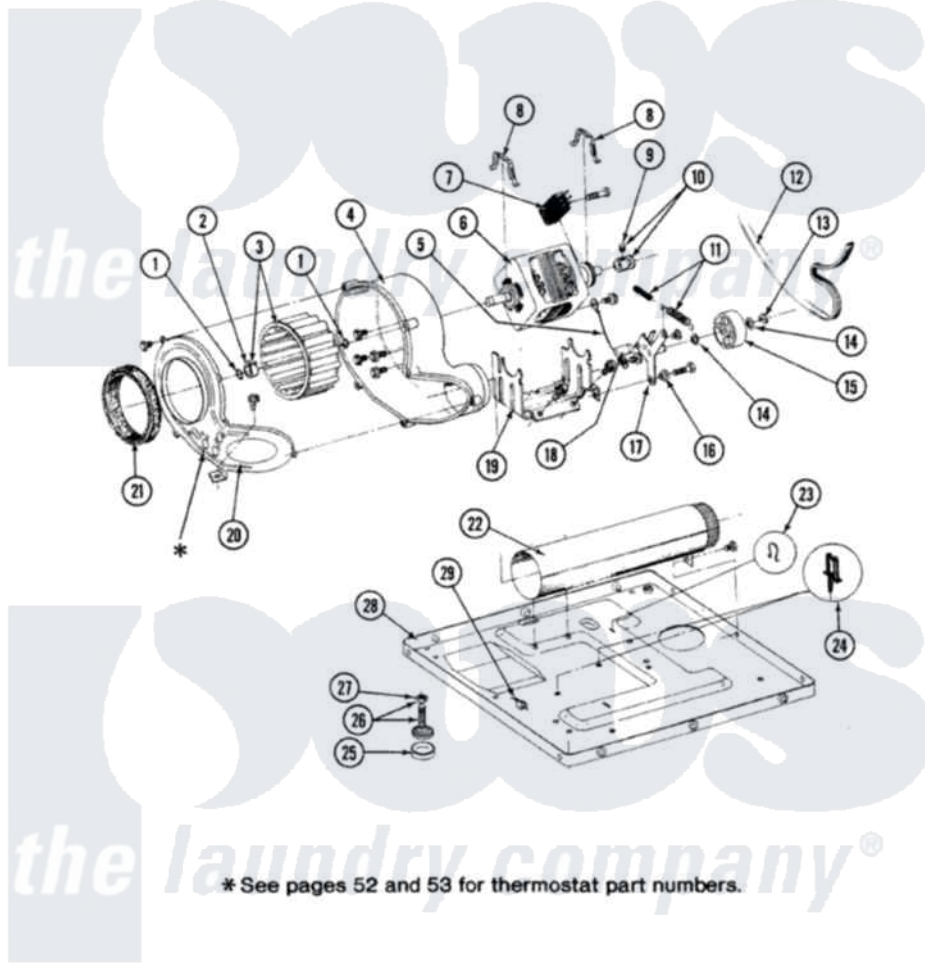

Maytag DG8000 07 - MOTOR, BLOWER, BASE FRAME & THERMOSTATS

SECTION: MOTOR, BLOWER, BASE FRAME & THERMOSTATS
 MODEL: DG-DE MODELS

Issue Date: 6/90

50

Maytag Residential Maytag DG8000 Dryer Parts Parts Diagram 07 - MOTOR, BLOWER, BASE FRAME & THERMOSTATS

[Click on the part number to view part](#)

Item	Original Part Number	Replaced By	Status	Part Description
1	410233	9703438		Ring-Retrnr
2	312967			Clamp, Blower Housing
3	Y303836			Blower Wheel Assembly And Clamp
4	Y310632	1163839		Screw
"	Y312893			Housing, Blower
5	901220			Ground Wire
"	211294	90767		Screw, 8A X 3/8 HeX Washer Head Tapping
"	910343	488234		Screw 8-32 X 1/4
6	Y303358	W10410999		Motor-Drve
7	306207		Not Available	(PROD. No.303358-8 & No.303358-9)
"	Y303877		Not Available	SWITCH, MOTOR EXTERNAL START No.303358-2, No.303358-4, 303358-7
"	Y303879			Switch, Motor External Start
8	Y015825			Clip, Motor To Motor Support

9	Y053241		Set Screw, Motor Pulley
10	Y305185	6-3051850	Pulley- MO
11	Y303945		IDLER SPRING ASSY. W/PLUG
12	Y312959		Poly "V" Belt For Tumbler
13	312958	354987	Ring, Retaining
14	Y312527		Washer, Idler Shaft
15	Y303705	6-3037050	Pulley- ID
16	Y312894	315772	Sleeve, Idler Arm
17	Y014874		Screw, Idler Arm And Sleeve
"	Y303363	6-3033630	Idler Arm
"	Y312961	W10116751	Screw
18	Y313582	W10116756	Spacer
19	Y313561		Screw---NA
"	312897	Not Available	SUPPORT, MOTOR
20	314846		Cover, Blower Housing
"	Y313561		Screw---NA
"	Y312961	W10116751	Screw
21	Y312901		Seal, Housing Cover
22	Y303442		EXHAUST DUCT ASSEMBLY
"	Y310632	1163839	Screw
23	410490		Spring, Retainer Wire Harness
24	Y313262	W10116752	Retainer-
25	Y314137		Foot, Rubber
26	Y305086		Adjustable Leg And Nut
27	Y052740	62739	Nut, Lock
28	Y303361	Not Available	BASE ASSY. (UPPER & LOWER)
29	Y310376		Clip, Door Switch Harness