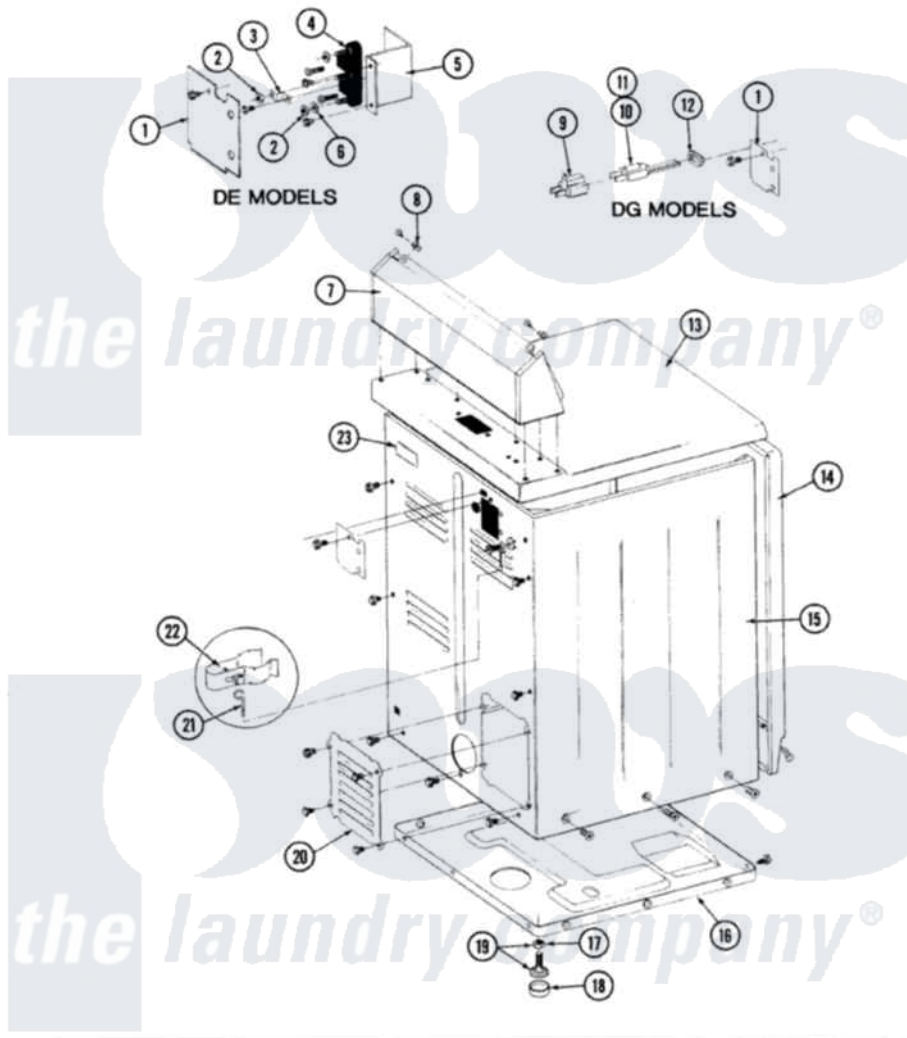

Maytag DG8000 08 - REAR VIEW

SECTION: REAR VIEW
MODEL: DE-DG MODELS

Issue Date: 6/90

38

Maytag [Residential Maytag DG8000 Dryer Parts](#) Parts Diagram 08 - REAR VIEW
Click on the part number to view part

Item	Original Part Number	Replaced By	Status	Part Description
1	Y312905		Not Available	COVER, TERMINAL
7	Y305193			Console
8	215075			Fastener, Control Panel To Console
9	Y201808			Converter
10	302521		Not Available	CORD, POWER PART NOT USED-GAS MODELS ONLY
12	211881			Grommet, Cord Part Not Used-Gas Models Only
13	307104			Top Cover Assembly
14	Y307998			Front Panel
15	Y313561			Screw----NA
"	Y310632	1163839		Screw
"	307124			Cabinet
16	Y303361		Not Available	BASE ASSY. (UPPER & LOWER)
17	Y052740	62739		Nut, Lock
18	Y314137			Foot, Rubber

19	Y305086		Adjustable Leg And Nut
20	Y312951	Not Available	ACCESS COVER, BACK
"	211294	90767	Screw, 8A X 3/8 HeX Washer Head Tapping
"	Y313559		Screw
21	311155		Ground Wire And Clamp
22	313122		Screw - Baffle To Tumbler
"	301548		Clamp, Ground Wire
23	214519		LABEL, ELECTRICAL INSTR. PART NOT USED-GAS MODELS ONLY