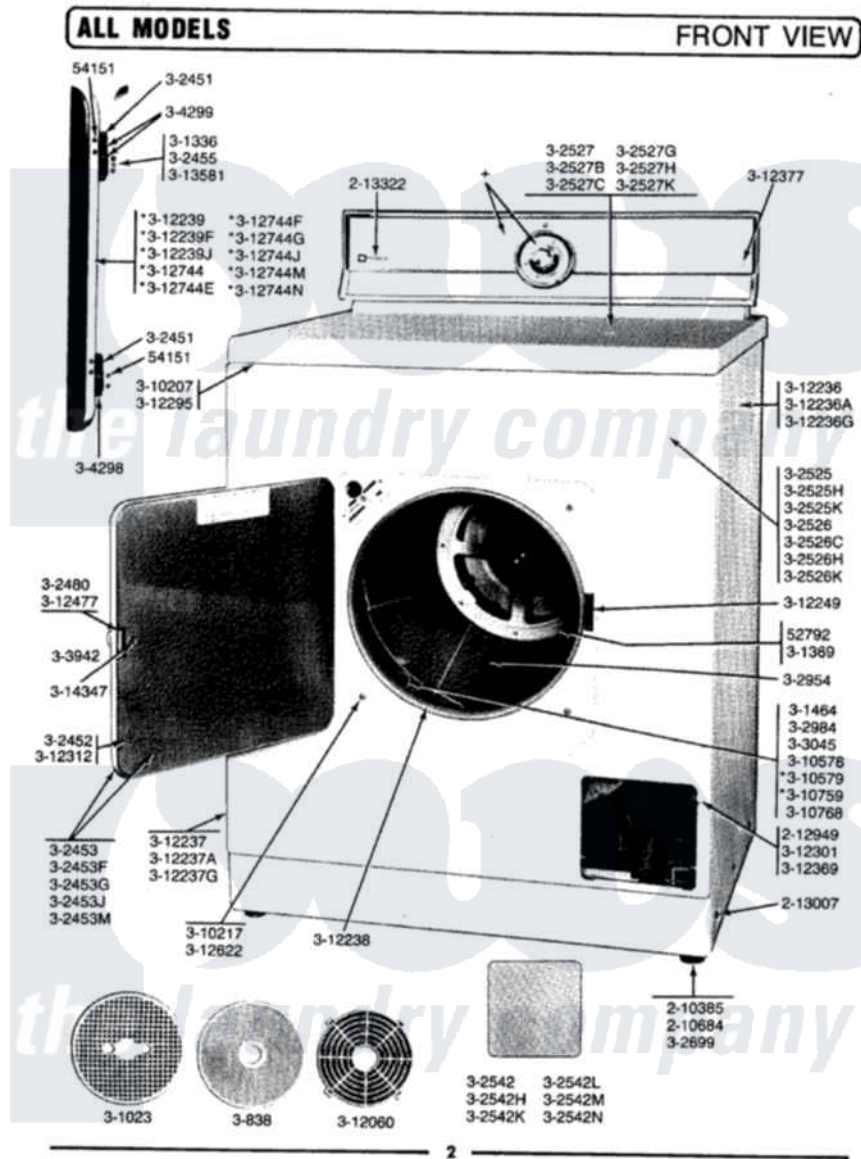

Maytag DG806 07 - FRONT VIEW

Maytag Residential Maytag DG806 Dryer Parts Parts Diagram 07 - FRONT VIEW
 Click on the part number to view part

Item	Original Part Number	Replaced By	Status	Part Description
1	052792			Screw, 1 1/4-20 X 5/16
2	054151			Screw, No.4-40 X 1/4
3	210385			Lock Nut For Adjustable Leg
4	210684			Foot, Adjustable Leg
5	212949	22001866		Screw, Relay
6	213007			Xfor Cabinet See Cabinet, Back
7	213322		Not Available	MAYTAG DECAL
8	214697			Easy-Grip Knob
9	300838			Lint Screen
10	301023			Lint Screen Retainer
11	Y301336			Door Switch
12	301369		Not Available	SHAFT WITH SPIDER
14	302451			Hinge Assembly
15	302452			Door Liner
16	302453		Not Available	DOOR-WHITE
17	302453F		Not Available	DOOR-LIGHT GOLD