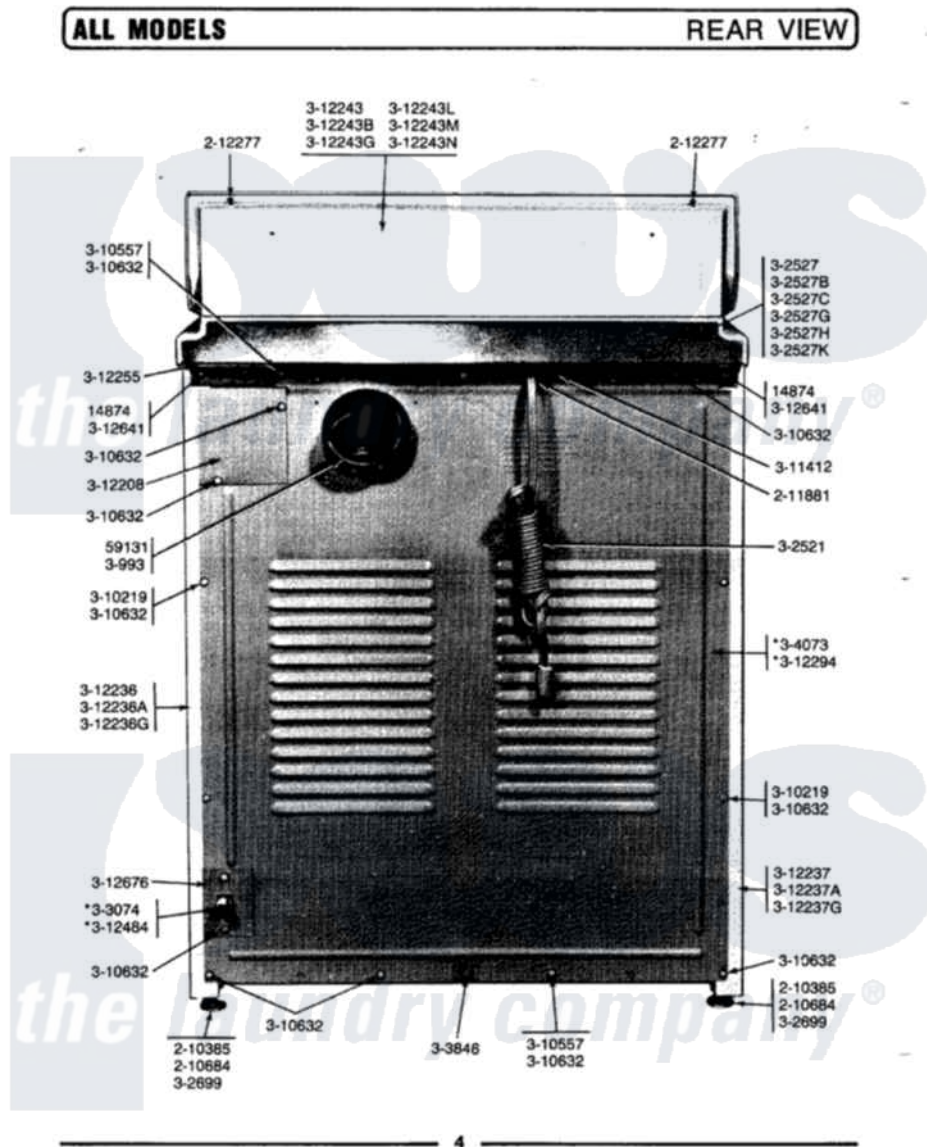

Maytag DG806 11 - REAR VIEW

Maytag Residential Maytag DG806 Dryer Parts Parts Diagram 11 - REAR VIEW
 Click on the part number to view part

Item	Original Part Number	Replaced By	Status	Part Description
1	Y059131			Elbow, Venting
2	Y201808			Converter
3	210385			Lock Nut For Adjustable Leg
4	210684			Foot, Adjustable Leg
5	211881			Grommet, Cord Part Not Used-Gas Models Only
6	300993	W10311986		Dishrack
7	301548			Clamp, Ground Wire
8	302521		Not Available	CORD, POWER PART NOT USED-GAS MODELS ONLY
9	302527		Not Available	TOP COVER-WHITE
10	302527B		Not Available	TOP COVER-DARK COPPERTONE
11	302527C		Not Available	TOP COVER-SHADED COPPERTONE
12	Y311423	489483		Screw 10-32 X 1/2
13	302527H		Not Available	TOP COVER-SHADED GOLD
14	302527K		Not Available	TOP COVER-SHADED