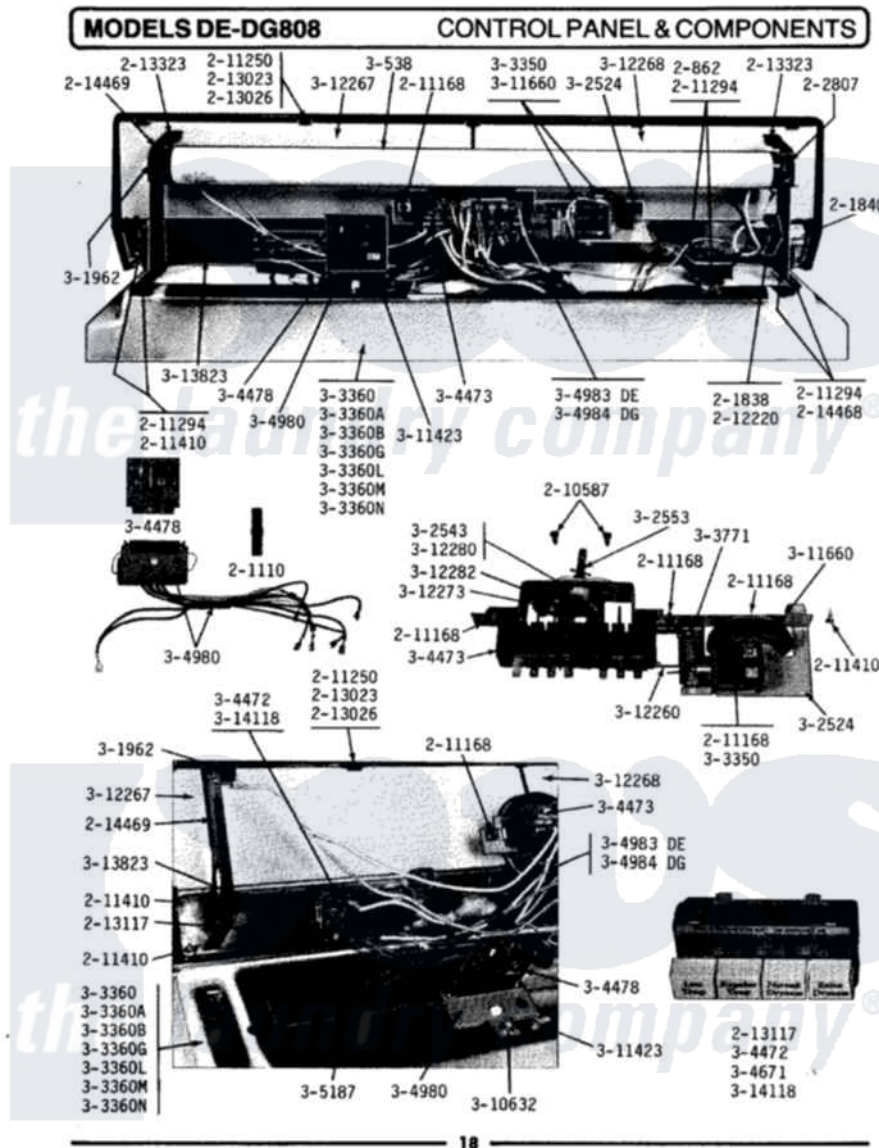

Maytag DG808 01 - CONTROL PANEL & COMPONENTS

Maytag [Residential Maytag DG808 Dryer Parts](#) Parts Diagram 01 - CONTROL PANEL & COMPONENTS
 Click on the part number to view part

Item	Original Part Number	Replaced By	Status	Part Description
1	200862		Not Available	BALLAST
2	201110		Not Available	WIRE CONNECTOR
3	201838			Starter Socket
4	201840	92790		Starter
5	202807		Not Available	RECEPT FOR FLUORESCENT LAMP
6	210587	W10116760		Screw
7	211065			Spring, Index Wheel
8	211168	W10139210		Screw, 8-18 X 5/16
9	211250			Fastener
10	211294	90767		Screw, 8A X 3/8 HeX Washer Head Tapping
11	211410			Screw, HeX Head No.8 X 3/8 Inch
12	212220	213501		Screw, No.6-20 X 1-1/8 Inch
13	213023		Not Available	RETAINER
14	213026		Not Available	CLIP