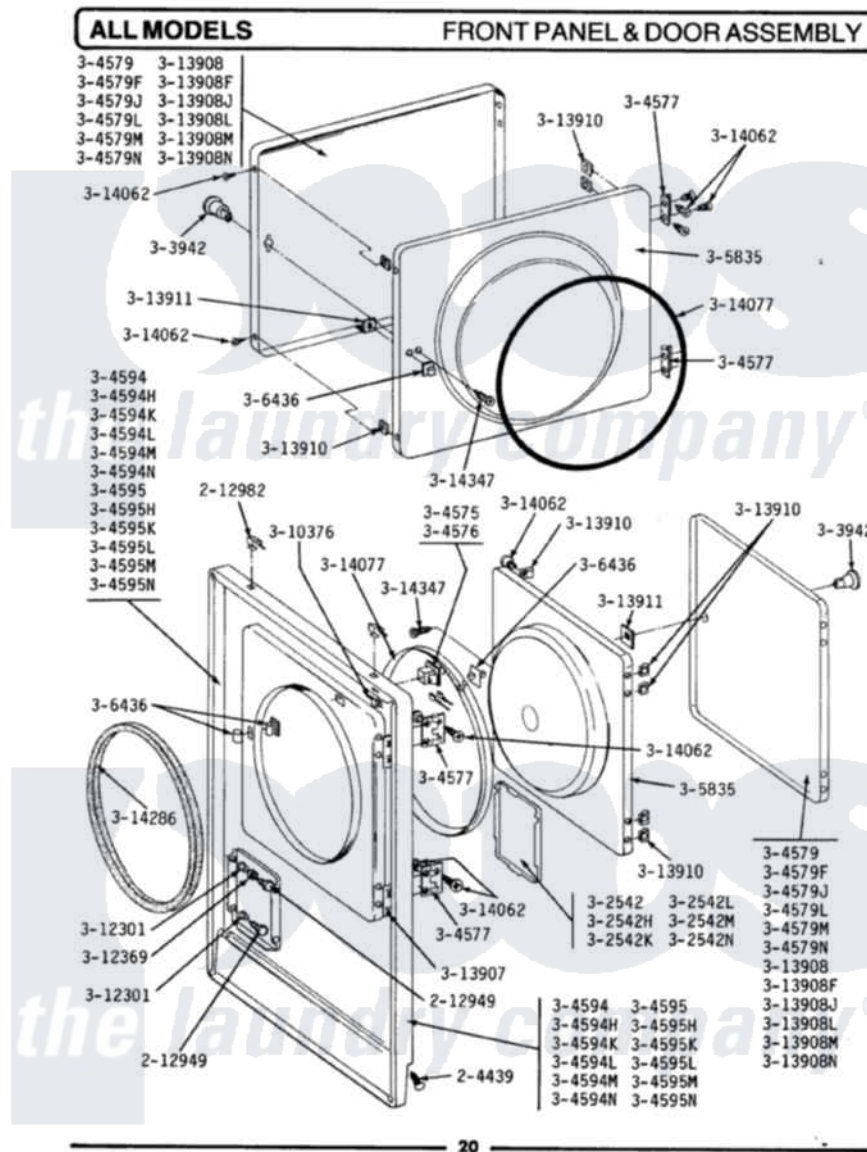

# Maytag DG808 02 - FRONT PANEL & DOOR ASSEMBLY

Maytag Residential Maytag DG808 Dryer Parts Parts Diagram 02 - FRONT PANEL & DOOR ASSEMBLY  
 Click on the part number to view part

Item	Original Part Number	Replaced By	Status	Part Description
1	<a href="#">204439</a>			Screw And Fstner Assembly
2	212949	<a href="#">22001866</a>		Screw, Relay
3	212982	<a href="#">22001650</a>		Fastener, Spring
4	302542		Not Available	PART NOT USED. (DG ONLY)
5	302542H		Not Available	ACCESS DOOR-SHADED GOLD
6	302542K		Not Available	ACCESS DOOR-SHADED AVOCADO
7	302542L		Not Available	PART NOT USED. (DG ONLY)
8	302542M		Not Available	ACCESS DOOR-HARVEST WHEAT
9	302542N		Not Available	ACCESS DOOR-FRESH AVOCADO
10	303942		Not Available	KNOB AND SCREW
11	Y304577	<a href="#">33001230</a>		Hinge, Door
12	Y304579			DOOR (WHT)
13	304579F		Not Available	DOOR-LIGHT GOLD
14	304579J		Not Available	DOOR-LIGHT AVOCADO