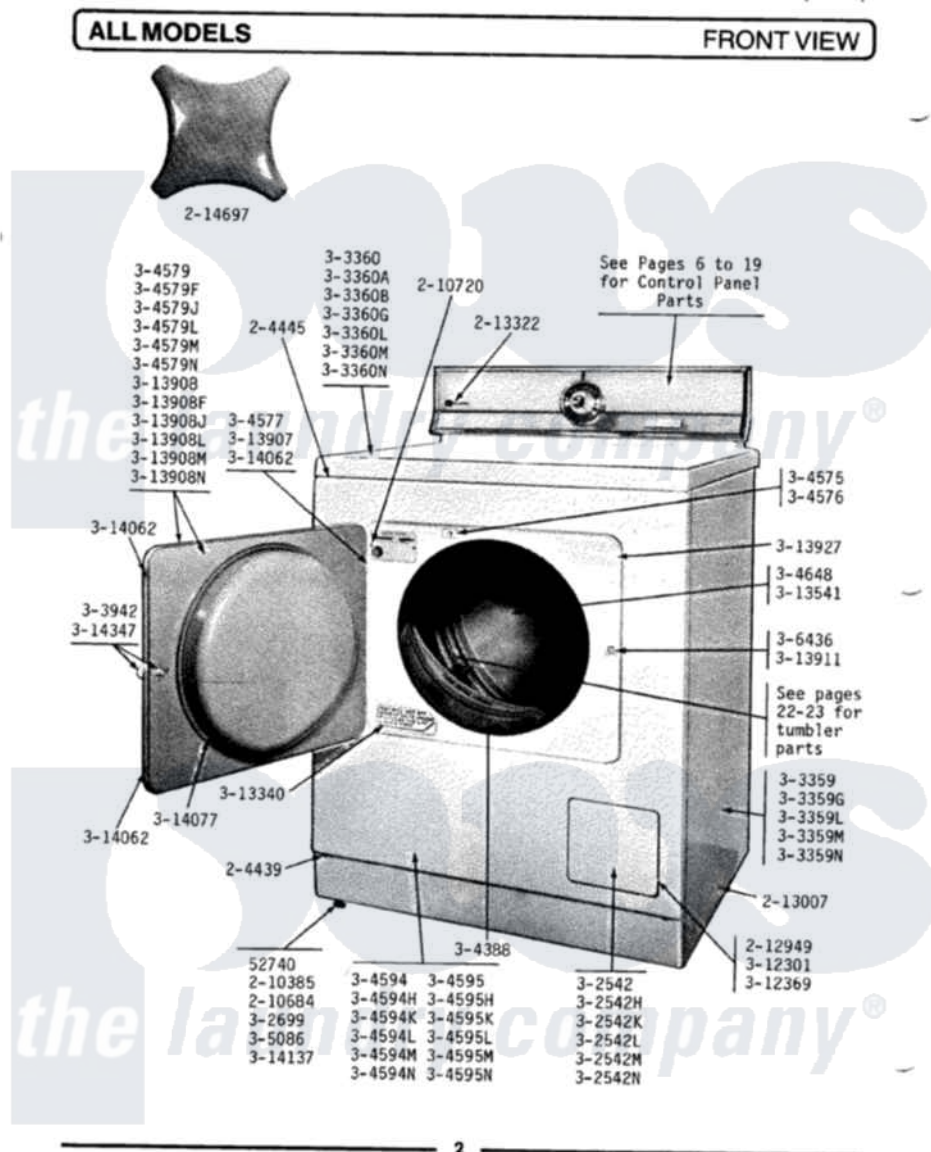

# Maytag DG808 03 - FRONT VIEW

Maytag Residential Maytag DG808 Dryer Parts Parts Diagram 03 - FRONT VIEW

Click on the part number to view part

Item	Original Part Number	Replaced By	Status	Part Description
1	Y052740	<a href="#">62739</a>		Nut, Lock
2	<a href="#">204439</a>			Screw And Fstner Assembly
3	<a href="#">204445</a>			Screw And Fastener Assembly
4	<a href="#">210385</a>			Lock Nut For Adjustable Leg
5	<a href="#">210684</a>			Foot, Adjustable Leg
6	<a href="#">210720</a>			Rivet, Bearing To Tumbler Frnt
7	212949	<a href="#">22001866</a>		Screw, Relay
8	<a href="#">213007</a>			Xfor Cabinet See Cabinet, Back
9	213322		Not Available	MAYTAG DECAL
10	<a href="#">214697</a>			Easy-Grip Knob
11	302542		Not Available	PART NOT USED. (DG ONLY)
12	302542H		Not Available	ACCESS DOOR-SHADED GOLD
13	302542K		Not Available	ACCESS DOOR-SHADED AVOCADO
14	302542L		Not Available	PART NOT USED. (DG ONLY)