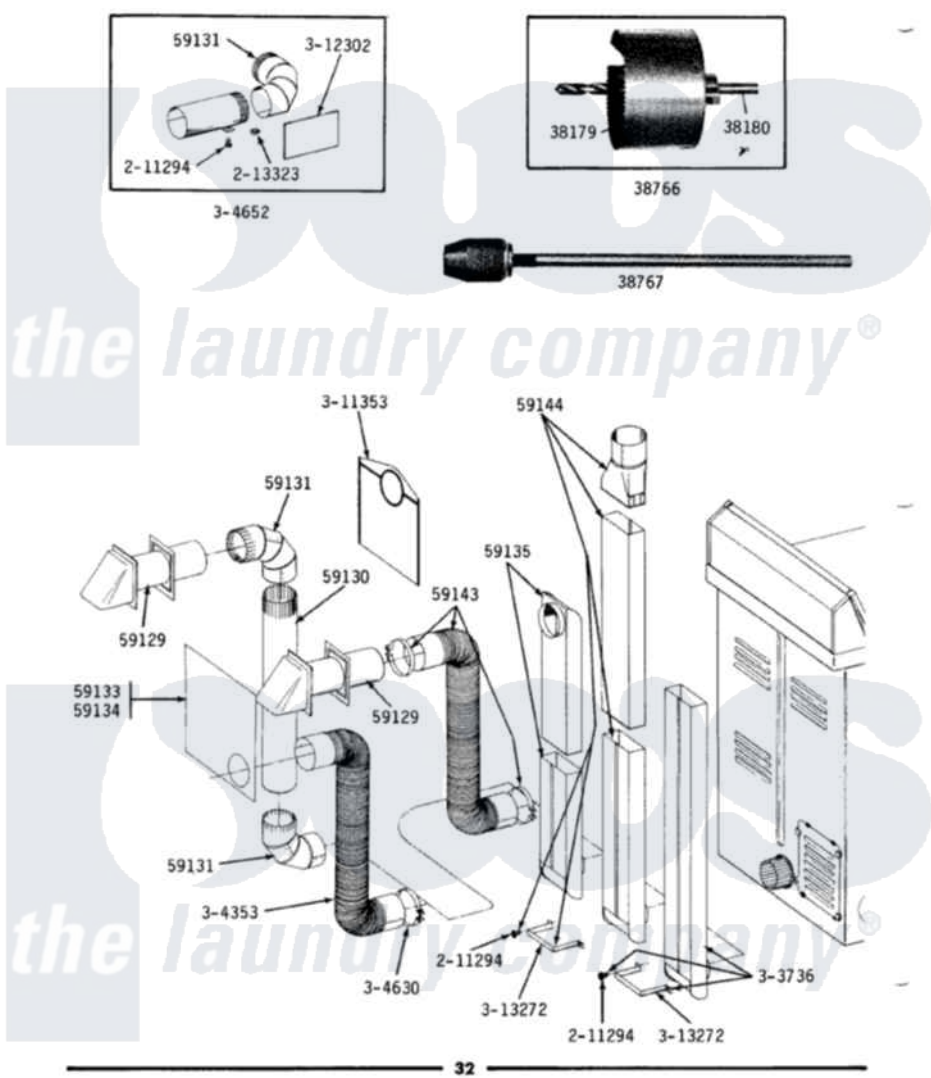

Maytag DG808 06 - INSTALLATION ACCESSORIES

ALL MODELS INSTALLATION ACCESSORIES

Maytag Residential Maytag DG808 Dryer Parts Parts Diagram 06 - INSTALLATION ACCESSORIES
 Click on the part number to view part

Item	Original Part Number	Replaced By	Status	Part Description
1	038179		Not Available	BLADE, SAW
2	038180		Not Available	REPLACEMENT DRILL
3	038766		Not Available	HOLE SAW W/DRILL BIT
4	038767			Extension Chuck, Drill
5	Y059129	4396007RW		Vent Hood
6	Y059130			Pipe, Venting
7	Y059131			Elbow, Venting
8	059133		Not Available	ALUMINUM WINDOW 4X12X18
9	Y059134			PLATE, ALUM. WINDOW (15``X20``)
10	Y059135			Vent Duct Assembly
11	Y059143			Flexible Vent Kit
12	059144		Not Available	RECTANGULAR VENT KIT
13	211294	90767		Screw, 8A X 3/8 HeX Washer Head Tapping
14	213323			Fastener, Exhaust Duct Kit