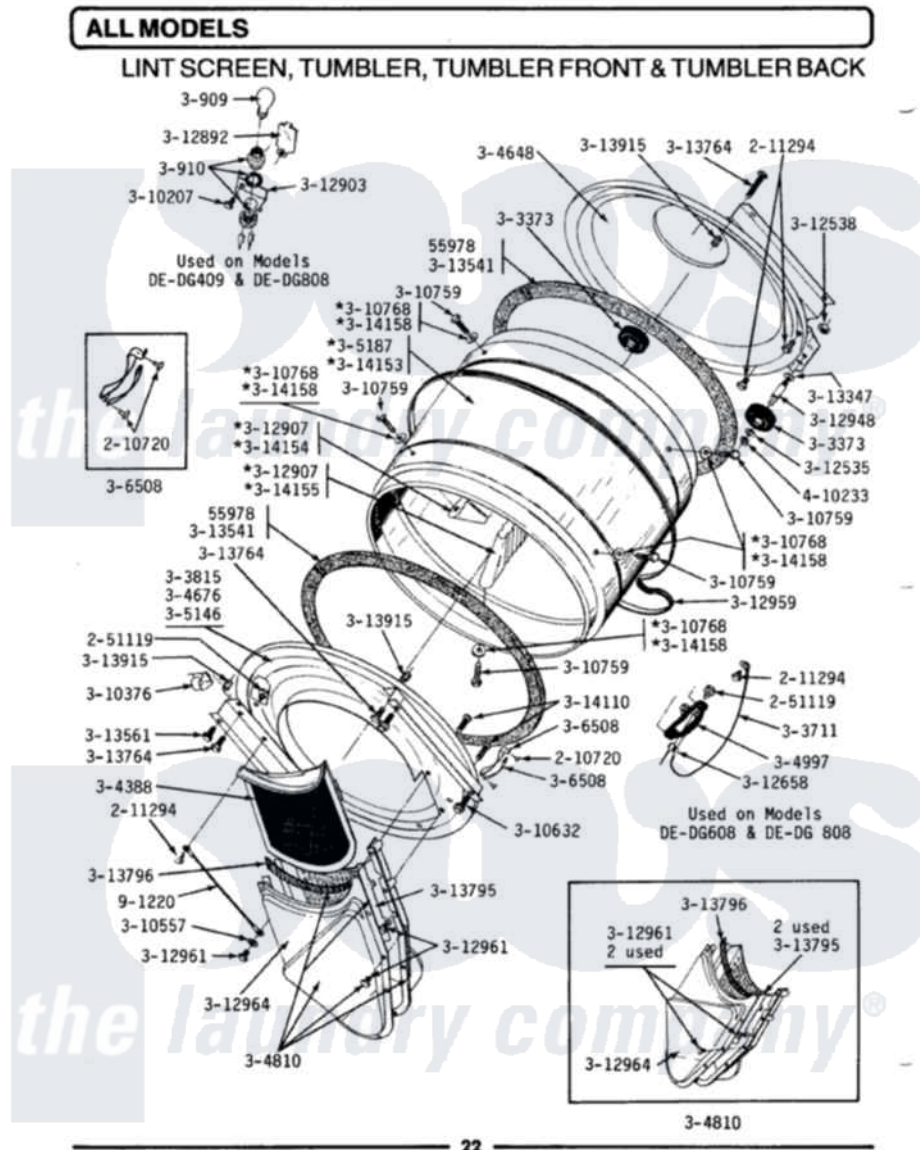

Maytag DG808 07 - LINT SCREEN, TUMBLER (FRONT & BACK)

Maytag Residential Maytag DG808 Dryer Parts Parts Diagram 07 - LINT SCREEN, TUMBLER (FRONT & BACK)
 Click on the part number to view part

Item	Original Part Number	Replaced By	Status	Part Description
1	Y053241			Set Screw, Motor Pulley
2	Y055978			Rubber Adhesive, 2 Oz Tube
3	210720			Rivet, Bearing To Tumbler Fmt
4	Y303373	12001541		Drum Roller/Washer Assembly--W
5	Y303711			Sensor Ground Wire
6	211294	90767		Screw, 8A X 3/8 HeX Washer Head Tapping
7	Y304244			Motor Pulley With Set Screw
8	Y304388	33001003		Screen, Lint
9	Y304648	33001106		Back, Tumbler
10	Y304810		Not Available	OUTLET DUCT ASSEMBLY---S
11	Y305185	6-3051850		Pulley- MO
12	305187		Not Available	TUMBLER W/BAFFLES
13	306508			Tumbler Bearing Kit ----W
14	Y310376			Clip, Door Switch Harness

15	310557		Washer
16	Y310632	1163839	Screw
17	Y310759		Screw, Tumbler Baffles
18	310768		Not Available
19	312535		Washer, Vault Mounting Brk.
20	312538	33001443	Nut, Hex
21	Y312907		Tumbler Baffle
22	Y312948	6-3129480	Shaft- Tumbler
23	Y312959		Poly "V" Belt For Tumbler
24	Y312961	W10116751	Screw
25	Y312964		Not Available
26	Y313347	312535	Washer, Vault Mounting Brk.
27	Y313541	33313541	Seal- Tumbler
28	Y313561		Screw----NA
29	313764		Not Available
30	Y313796		Lint Seal
31	313915	31-3915	Tech Sheet
32	Y314110	33002917	Screw, No.10-16
33	Y314153		Not Available
34	314154		Not Available
35	314155	33001004	Baffle, Tall
36	314158		Washer, Baffle To Tumbler
37	410233	9703438	Ring-Retrn
38	901220		Ground Wire
39	Y304676		Not Available
40	304997		Sensor Assembly With Screws
41	Y312658		Receptacle, Sensor Ground Wire
42	Y313795		Guide For Lint Screen
43	211294	90767	Screw, 8A X 3/8 HeX Washer Head Tapping
44	Y251119	3177991	Screw
45	300909	8009	Bulb-Light
46	300910		Not Available
47	310207		Screw, No.6 X 1/4 Inch
48	Y312892	33312892	Lens
49	312903		Not Available