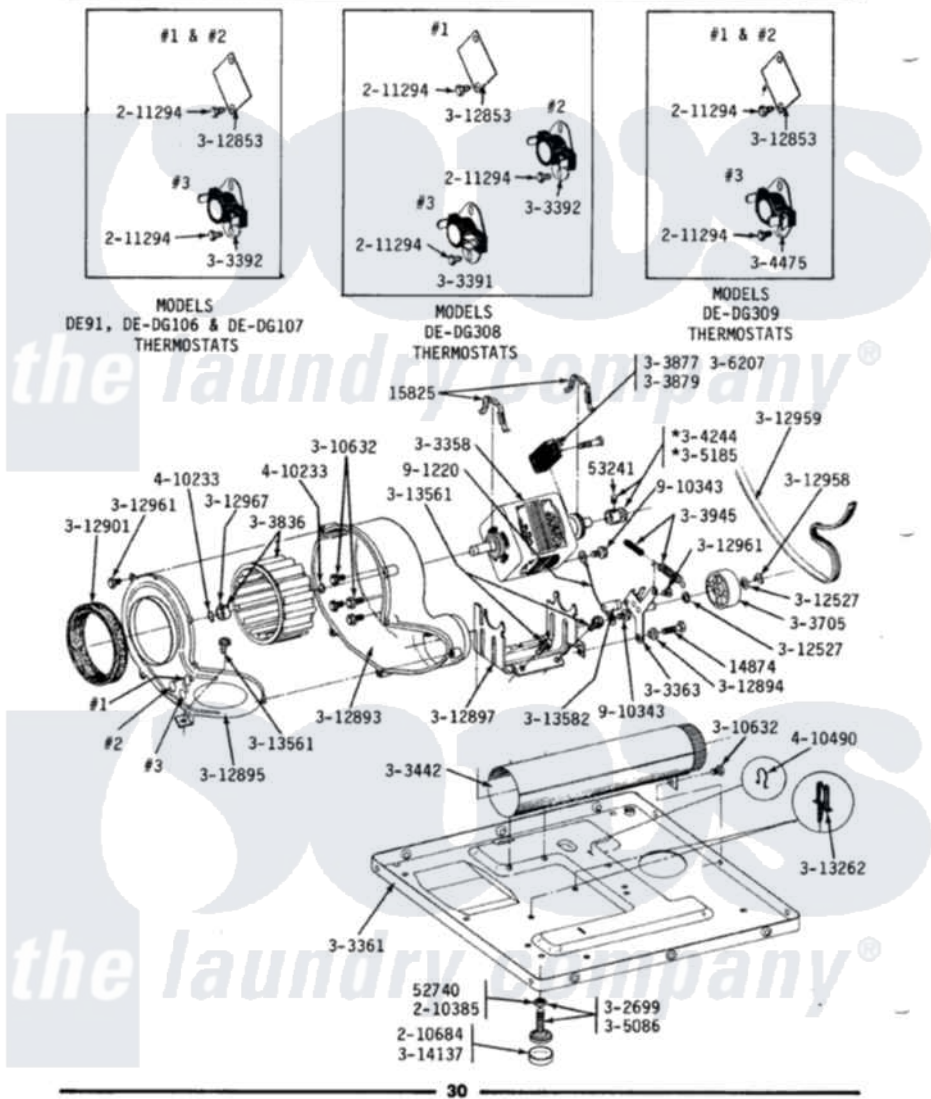

Maytag DG808 08 - MOTOR, BLOWER, BASE FRAME & THERMOSTATS

ALL MODELS MOTOR, BLOWER, BASE FRAME & THERMOSTATS

Maytag Residential Maytag DG808 Dryer Parts Parts Diagram 08 - MOTOR, BLOWER, BASE FRAME & THERMOSTATS

Click on the part number to view part

Item	Original Part Number	Replaced By	Status	Part Description
1	Y014874			Screw, Idler Arm And Sleeve
2	Y015825			Clip, Motor To Motor Support
3	Y052740	62739		Nut, Lock
4	Y053241			Set Screw, Motor Pulley
5	210385			Lock Nut For Adjustable Leg
6	210684			Foot, Adjustable Leg
7	211294	90767		Screw, 8A X 3/8 HeX Washer Head Tapping
8	Y302699	22003428		Leg, Adjustable
9	Y303358	W10410999		Motor-Drive
10	Y303361		Not Available	BASE ASSY. (UPPER & LOWER)
11	Y303363	6-3033630		Idler Arm
12	303392			Thermostat, Cycling
13	Y303442			EXHAUST DUCT ASSEMBLY
14	Y303705	6-3037050		Pulley- ID

15	Y303836		Blower Wheel Assembly And Clamp
16	Y303877	Not Available	SWITCH, MOTOR EXTERNAL START No.303358-2, No.303358-4, 303358-7
17	Y303879		Switch, Motor External Start
18	Y303945		IDLER SPRING ASSY. W/PLUG
19	Y304244		Motor Pulley With Set Screw
20	Y305086		Adjustable Leg And Nut
21	Y305185	6-3051850	Pulley- MO
22	306207	Not Available	(PROD. No.303358-8 & No.303358-9)
23	Y310632	1163839	Screw
24	Y312527		Washer, Idler Shaft
25	Y312853		Cover For Thermostat Openin
26	Y312893		Housing, Blower
27	Y312894	315772	Sleeve, Idler Arm
28	Y312895	Not Available	COVER FOR BLOWER---NA
29	312897	Not Available	SUPPORT, MOTOR
30	Y312901		Seal, Housing Cover
31	312958	354987	Ring, Retaining
32	Y312959		Poly "V" Belt For Tumbler
33	Y312961	W10116751	Screw
34	312967		Clamp, Blower Housing
35	Y313262	W10116752	Retainer-
36	Y313561		Screw---NA
37	Y313582	W10116756	Spacer
38	Y314137		Foot, Rubber
39	410233	9703438	Ring-Retrn
40	410490		Spring, Retainer Wire Harness
41	901220		Ground Wire
42	910343	488234	Screw 8-32 X 1/4
43	Y303391	33303391	Thermostat, Cycling
44	Y303394		Cool-Down Thermostat