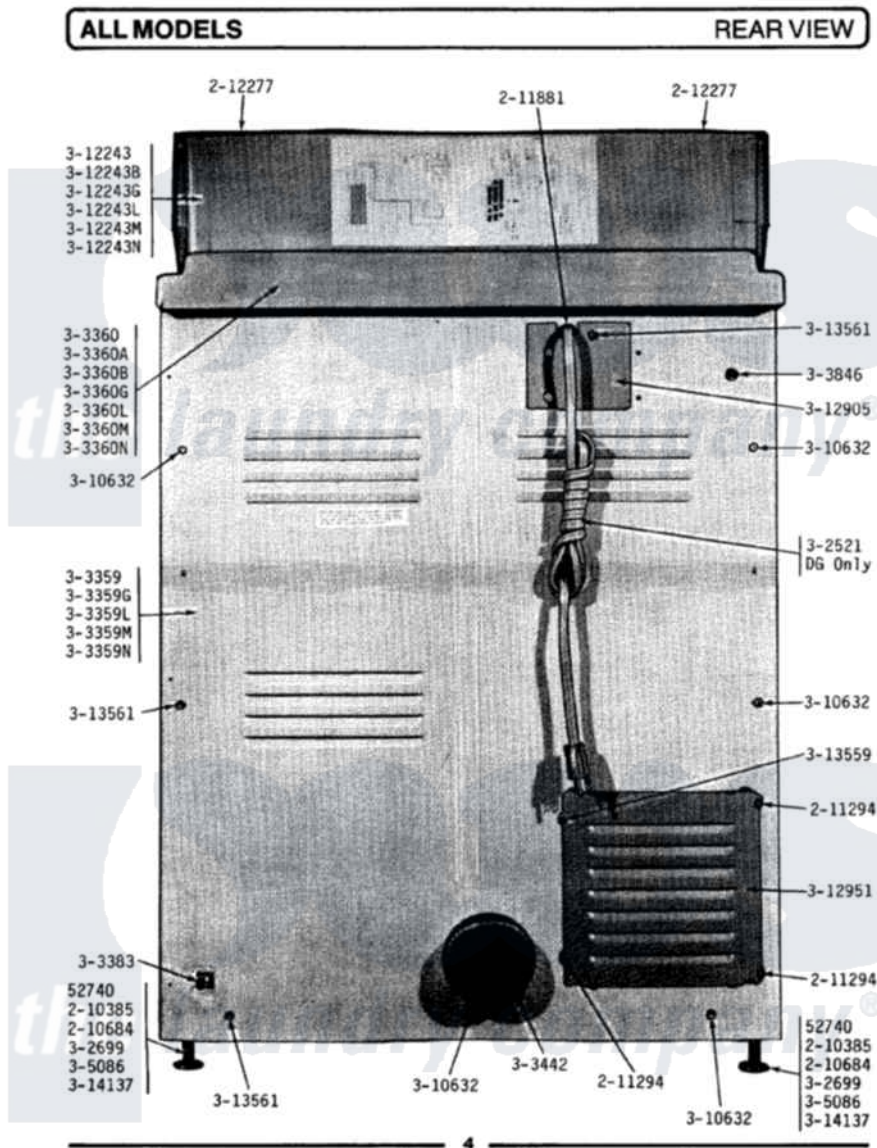

Maytag DG808 09 - REAR VIEW

Maytag [Residential Maytag DG808 Dryer Parts](#) Parts Diagram 09 - REAR VIEW
 Click on the part number to view part

Item	Original Part Number	Replaced By	Status	Part Description
1	Y052740	62739		Nut, Lock
2	Y201808			Converter
3	210385			Lock Nut For Adjustable Leg
4	210684			Foot, Adjustable Leg
5	211294	90767		Screw, 8A X 3/8 HeX Washer Head Tapping
6	211881			Grommet, Cord Part Not Used-Gas Models Only
7	212277			Screw, No.8 X 1/2 Inch
8	301548			Clamp, Ground Wire
9	302521		Not Available	CORD, POWER PART NOT USED-GAS MODELS ONLY
10	Y302699	22003428		Leg, Adjustable
11	303359		Not Available	CABINET-WHITE
12	303359G		Not Available	CABINET-DARK GOLD
13	303359L		Not Available	CABINET-ALMOND
14	303359M		Not Available	CABINET-HARVEST WHEAT