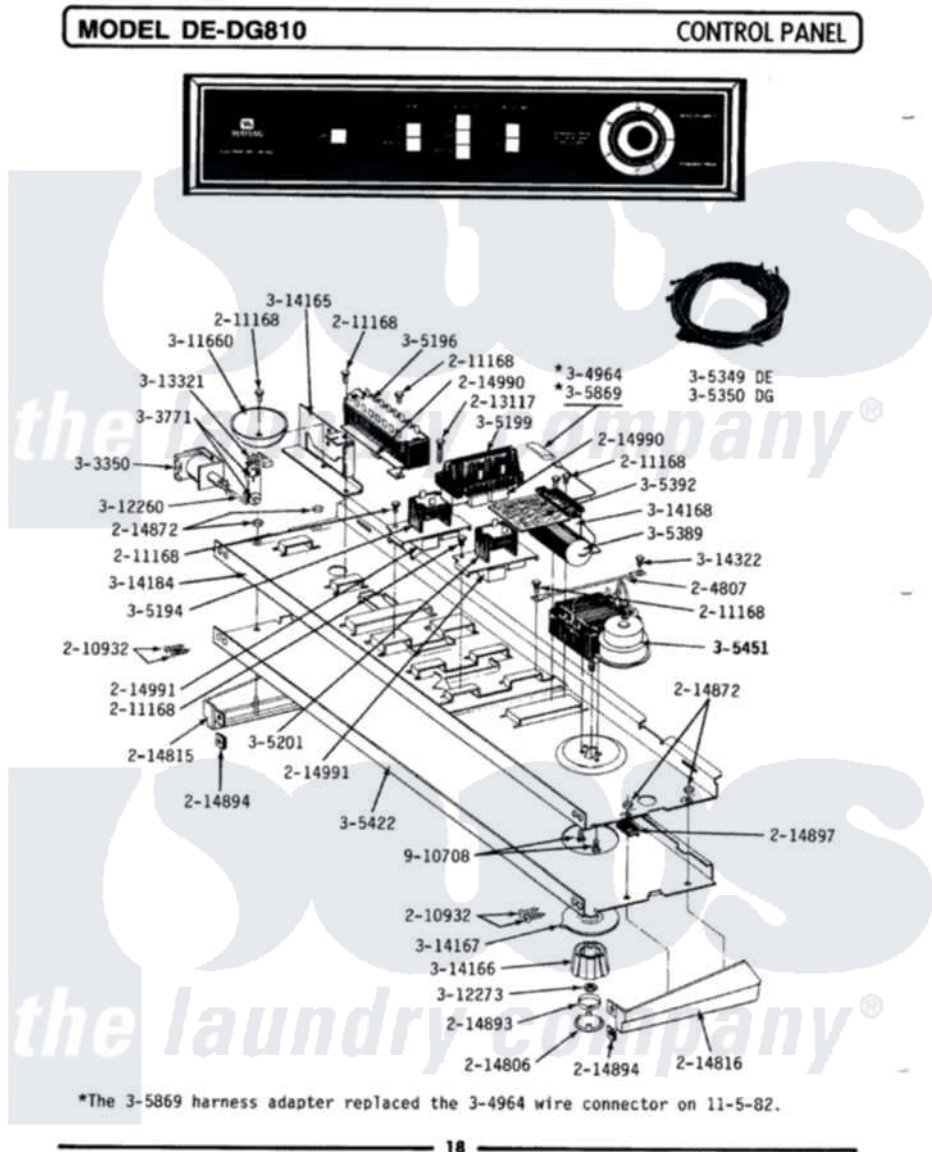

Maytag DG810 01 - CONTROL PANEL

18

Maytag Residential Maytag DG810 Dryer Parts Parts Diagram 01 - CONTROL PANEL

Click on the part number to view part

Item	Original Part Number	Replaced By	Status	Part Description
1	204807			Ground Wire, Supp. Plte To Top Cover
2	210932			Screw, No.8 X 9/16 Ctsk Note: Screw, Inlet Duct
3	211168	W10139210		Screw, 8-18 X 5/16
4	213117	67006908		Screw, Ice Rack
5	214806		Not Available	CAP FOR TIMER KNOB
6	214815			End Cap F/Control Panel-LH
7	214816			End Cap F/Control Panel-RH
8	214872			Palnut, End Cap Note: Nut, Lamp Holder
9	214893		Not Available	DETENT RING F/TIMER KNOB CA
10	214894			Fastener, End Cap
11	214897			Pad, Control Panel
12	214990			Button For Switch
13	214991			Button For Switch
14	Y303350		Not Available	SOLENOID

15	Y303771		Not Available	CHIME ACTUATOR ASSEMBLY
16	304964			Wire Connector
17	305194		Not Available	DRYNESS OR PRESS CARE SWITC
18	305196		Not Available	START CONTROL SWITCH NA
19	Y305199			Temperature Selector Switch
20	305201			Auto Dry Or Chime Switch
21	305349		Not Available	MAIN WIRE HARNESS
22	305350	WB48M1		Ov Rack GDE
23	305389		Not Available	EDGEBOARD CONNECTOR ASSEMBL
24	Y305392		Not Available	PRINTED CIRCUIT BOARD
25	305422		Not Available	CONTROL PANEL
26	305451			Timer RPR
27	305869		Not Available	HARNESS ADAPTER WIRE
28	Y311660			Chime
29	Y312260		Not Available	LINK
30	312273			Nut, Control Knob
31	Y313321			Chime Actuator
32	314165		Not Available	CHIME AND SOLENOID BRACKET
33	Y314166			Knob For Timer
34	314167		Not Available	TIMER DIAL INDICATOR
35	314168	313611		Button-DR
36	314184			Back Up Plate
37	Y314322	211251		Screw, Transformer
38	910708	488234		Screw 8-32 X 1/4