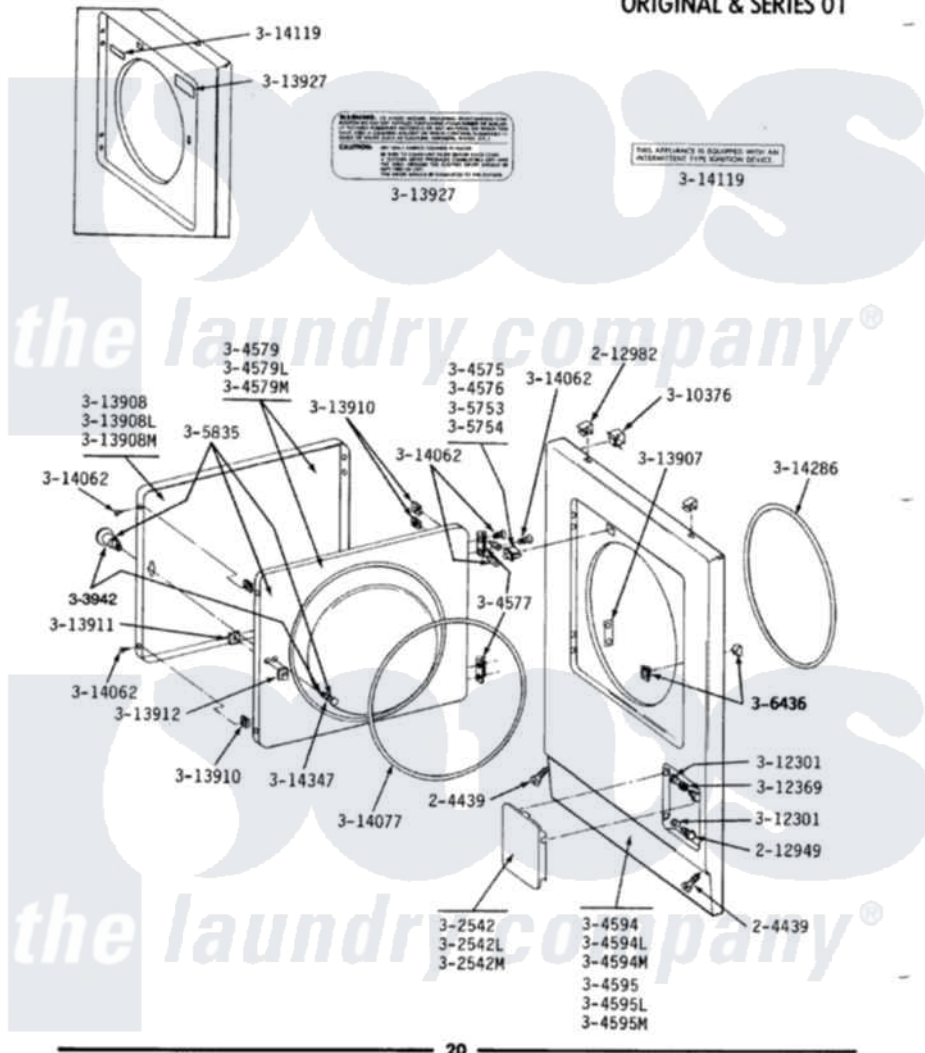

Maytag DG810 02 - FRONT PANEL & DOOR ASSEMBLY

MODELS DE-DG110-210-410-510-610-710-810

**FRONT PANEL & DOOR ASSEMBLY
ORIGINAL & SERIES 01**

Maytag [Residential Maytag DG810 Dryer Parts](#) Parts Diagram 02 - FRONT PANEL & DOOR ASSEMBLY
Click on the part number to view part

Item	Original Part Number	Replaced By	Status	Part Description
2	212949	22001866		Screw, Relay
3	212982	22001650		Fastener, Spring
4	302542		Not Available	PART NOT USED. (DG ONLY)
7	Y304575	W10169313		Switch-Dor
8	Y304576	W10169313		Switch-Dor
9	Y304577	33001230		Hinge, Door
10	306436			Door Latch Kit--W
11	Y304579			DOOR (WHT)
14	304594			Front Panel-White
20	Y305753	W10169313		Switch-Dor
21	Y305754	W10169313		Switch-Dor
22	305835		Not Available	INNER DOOR WITH KNOB & SCRE
23	303942		Not Available	KNOB AND SCREW
24	Y310376			Clip, Door Switch Harness
25	312301		Not Available	BUSHING FOR ACCESS STUD

26	312369		Sleeve, Access Panel Stud Part Not Used
27	Y313907		Fastener, Twin
31	Y313910		Clip, Door Liner To Outer Panel
32	Y313911		Door Strike Retainer
33	Y313912	306436	Door Latch Kit--W
34	Y313927		INSTRUCTION LABEL
35	Y314062		Screw, Door Hinge And Panel
36	314077		Door Seal
37	314119	Not Available	GAS IGNITION LABEL
38	314286		Seal For Front Panel
39	314347	400021-1	Screw