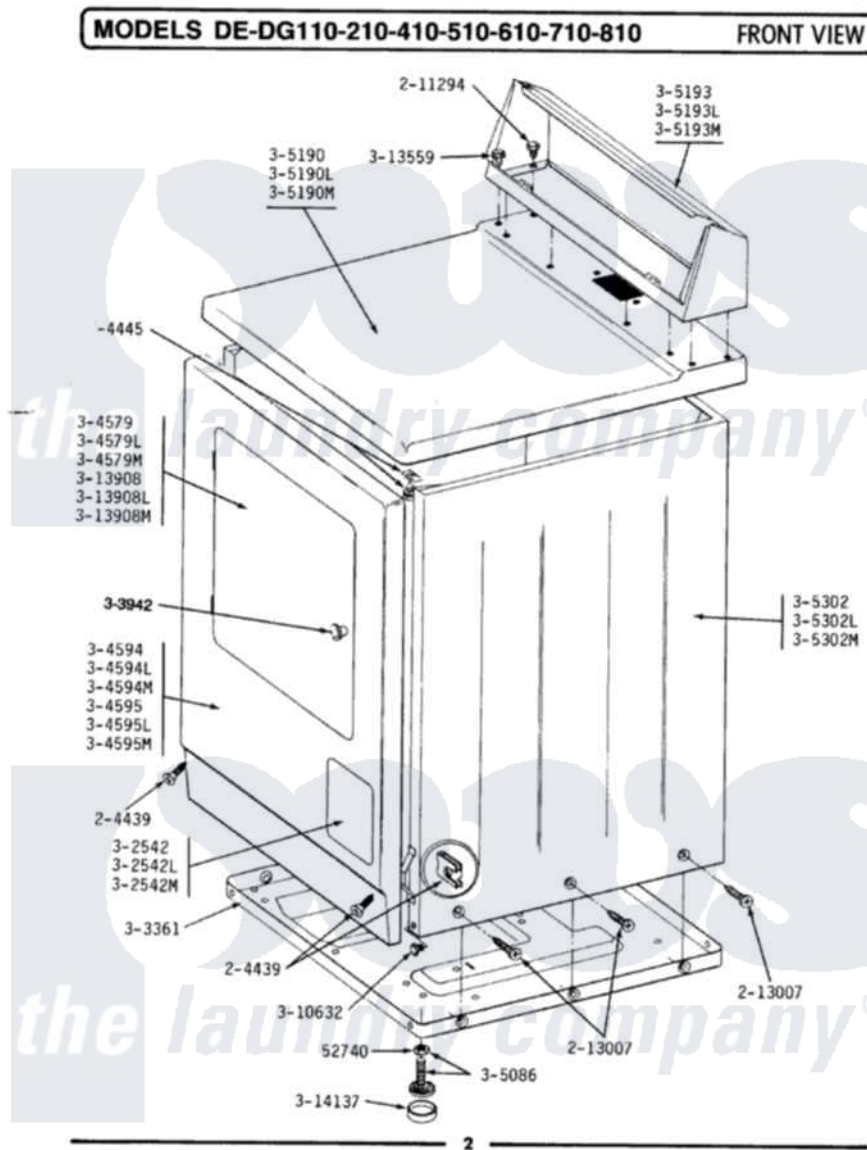

Maytag DG810 03 - FRONT VIEW

Maytag [Residential Maytag DG810 Dryer Parts](#) Parts Diagram 03 - FRONT VIEW
 Click on the part number to view part

Item	Original Part Number	Replaced By	Status	Part Description
1	Y052740	62739		Nut, Lock
2	204439			Screw And Fstner Assembly
3	204445			Screw And Fastener Assembly
4	211294	90767		Screw, 8A X 3/8 HeX Washer Head Tapping
5	213007			Xfor Cabinet See Cabinet, Back
6	302542		Not Available	PART NOT USED. (DG ONLY)
9	Y303361		Not Available	BASE ASSY. (UPPER & LOWER)
10	Y304579			DOOR (WHT)
13	304594			Front Panel-White
19	Y305086			Adjustable Leg And Nut
20	Y305190	307104		Top Cover Assembly
23	Y305193			Console
26	305302		Not Available	CABINET-WHITE
29	303942		Not Available	KNOB AND SCREW

30	Y310632	1163839	Screw
31	Y313559		Screw
32	Y313908		DOOR PANEL-WHITE
35	Y314137		Foot, Rubber