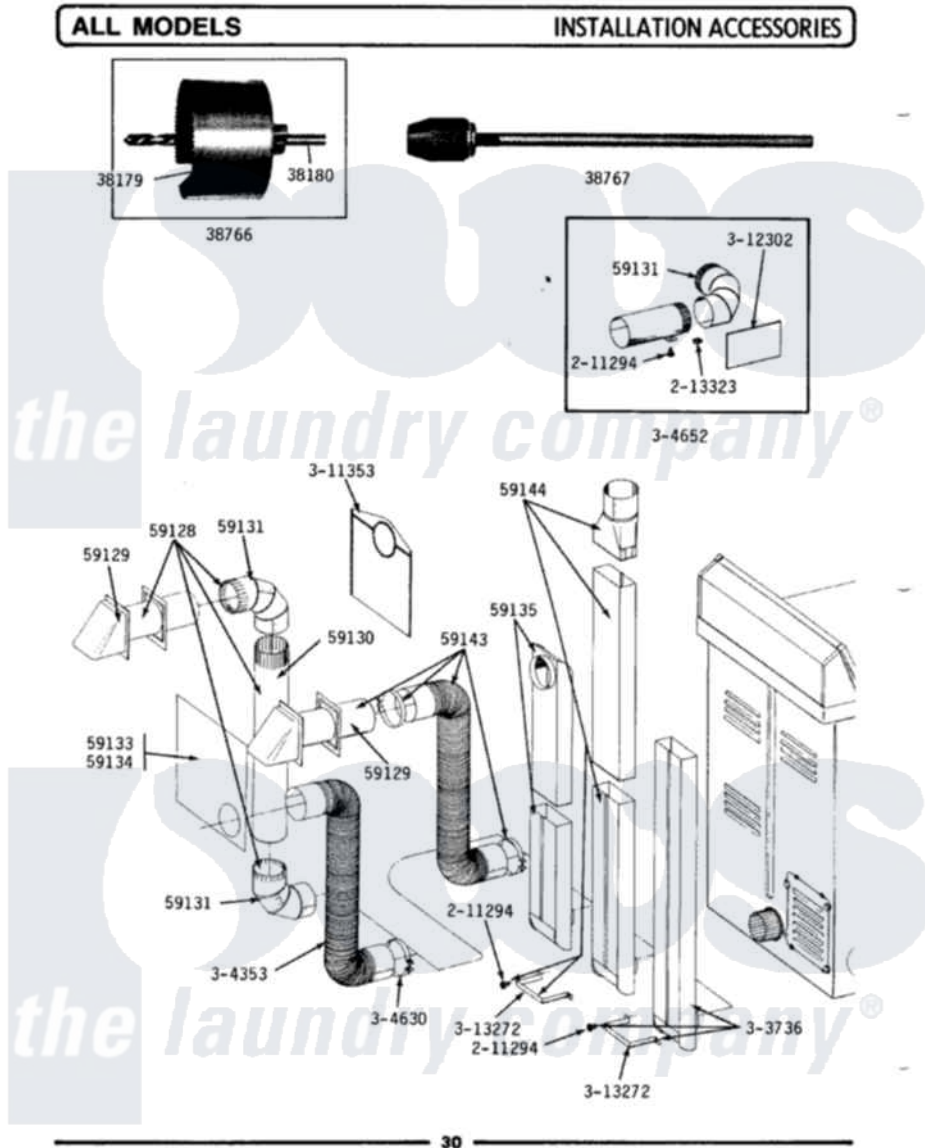

Maytag DG810 05 - INSTALLATION ACCESSORIES

Maytag Residential Maytag DG810 Dryer Parts Parts Diagram 05 - INSTALLATION ACCESSORIES
 Click on the part number to view part

Item	Original Part Number	Replaced By	Status	Part Description
1	038179		Not Available	BLADE, SAW
2	038180		Not Available	REPLACEMENT DRILL
3	038766		Not Available	HOLE SAW W/DRILL BIT
4	038767			Extension Chuck, Drill
5	Y059128			Standard 4" Vent Kit
6	Y059129	4396007RW		Vent Hood
7	Y059130			Pipe, Venting
8	Y059131			Elbow, Venting
9	059133		Not Available	ALUMINUM WINDOW 4X12X18
10	Y059134			PLATE, ALUM. WINDOW (15"X20")
11	Y059135			Vent Duct Assembly
12	Y059143			Flexible Vent Kit
13	059144		Not Available	RECTANGULAR VENT KIT
14	211294	90767		Screw, 8A X 3/8 Hex Washer Head Tapping

15	213323		Fastener, Exhaust Duct Kit
16	303736	Not Available	EXHAUST DEFLECTOR KIT
17	Y304353	4396010RP	6ft Scvent
18	Y304630		Clamp, Flexible Duct
19	Y304652		Exhaust Duct Kit
20	311353	Not Available	BAG, LINT (DACRON)
21	312302		Insulation, Exhaust Duct Kit
22	313272		Bracket, Exhaust Deflector