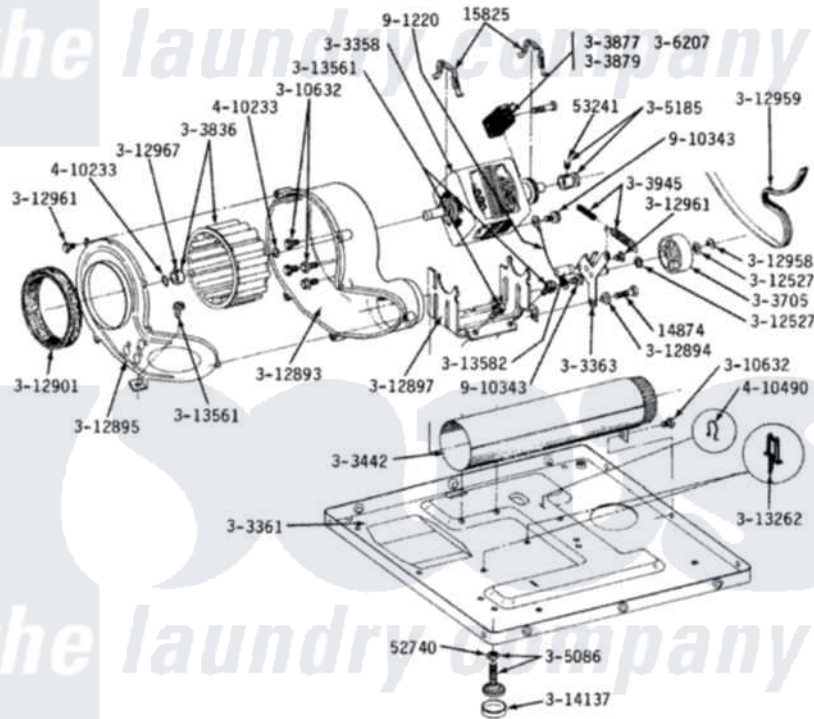

Maytag DG810 07 - MOTOR, BLOWER, BASE FRAME & THERMOSTATS

MODELS DE-DG110-210-410-510-610-710-810

MOTOR, BLOWER, BASE FRAME & THERMOSTATS

MODEL DE-DG110
THERMOSTAT

MODEL DE-DG210
THERMOSTATS

Maytag Residential Maytag DG810 Dryer Parts Diagram 07 - MOTOR, BLOWER, BASE FRAME & THERMOSTATS

Click on the part number to view part

Item	Original Part Number	Replaced By	Status	Part Description
1	Y014874			Screw, Idler Arm And Sleeve
2	Y015825			Clip, Motor To Motor Support
3	Y052740	62739		Nut, Lock
4	Y053241			Set Screw, Motor Pulley
5	211294	90767		Screw, 8A X 3/8 HeX Washer Head Tapping
6	Y303358	W10410999		Motor-Drve
7	Y303361		Not Available	BASE ASSY. (UPPER & LOWER)
8	Y303363	6-3033630		Idler Arm
9	Y303391	33303391		Thermostat, Cycling
10	303392			Thermostat, Cycling
11	Y303394			Cool-Down Thermostat
12	Y303442			EXHAUST DUCT ASSEMBLY
13	Y303705	6-3037050		Pulley- ID
14	Y303836			Blower Wheel Assembly And Clamp