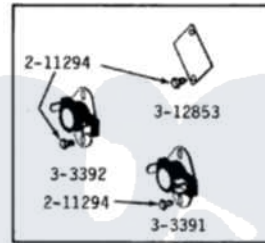

Maytag DG810 07 - MOTOR, BLOWER, BASE FRAME & THERMOSTATS

MODELS DE-DG110-210-410-510-610-710-810

MOTOR, BLOWER, BASE FRAME & THERMOSTATS

MODEL DE-DG110
THERMOSTAT

MODEL DE-DG210
THERMOSTATS

Maytag Residential Maytag DG810 Dryer Parts Diagram 07 - MOTOR, BLOWER, BASE FRAME & THERMOSTATS

Click on the part number to view part

Item	Original Part Number	Replaced By	Status	Part Description
1	Y014874			Screw, Idler Arm And Sleeve
2	Y015825			Clip, Motor To Motor Support
3	Y052740	62739		Nut, Lock
4	Y053241			Set Screw, Motor Pulley
5	211294	90767		Screw, 8A X 3/8 HeX Washer Head Tapping
6	Y303358	W10410999		Motor-Drve
7	Y303361		Not Available	BASE ASSY. (UPPER & LOWER)
8	Y303363	6-3033630		Idler Arm
9	Y303391	33303391		Thermostat, Cycling
10	303392			Thermostat, Cycling
11	Y303394			Cool-Down Thermostat
12	Y303442			EXHAUST DUCT ASSEMBLY
13	Y303705	6-3037050		Pulley- ID
14	Y303836			Blower Wheel Assembly And Clamp