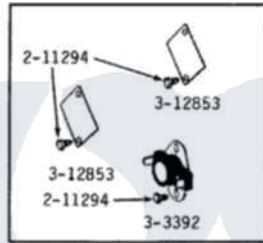

Maytag DG810 07 - MOTOR, BLOWER, BASE FRAME & THERMOSTATS

MODELS DE-DG110-210-410-510-610-710-810

MOTOR, BLOWER, BASE FRAME & THERMOSTATS

MODEL DE-DG110
THERMOSTAT

MODEL DE-DG210
THERMOSTATS

Maytag Residential Maytag DG810 Dryer Parts Diagram 07 - MOTOR, BLOWER, BASE FRAME & THERMOSTATS

Click on the part number to view part

Item	Original Part Number	Replaced By	Status	Part Description
1	Y014874			Screw, Idler Arm And Sleeve
2	Y015825			Clip, Motor To Motor Support
3	Y052740	62739		Nut, Lock
4	Y053241			Set Screw, Motor Pulley
5	211294	90767		Screw, 8A X 3/8 HeX Washer Head Tapping
6	Y303358	W10410999		Motor-Drve
7	Y303361		Not Available	BASE ASSY. (UPPER & LOWER)
8	Y303363	6-3033630		Idler Arm
9	Y303391	33303391		Thermostat, Cycling
10	303392			Thermostat, Cycling
11	Y303394			Cool-Down Thermostat
12	Y303442			EXHAUST DUCT ASSEMBLY
13	Y303705	6-3037050		Pulley- ID
14	Y303836			Blower Wheel Assembly And Clamp