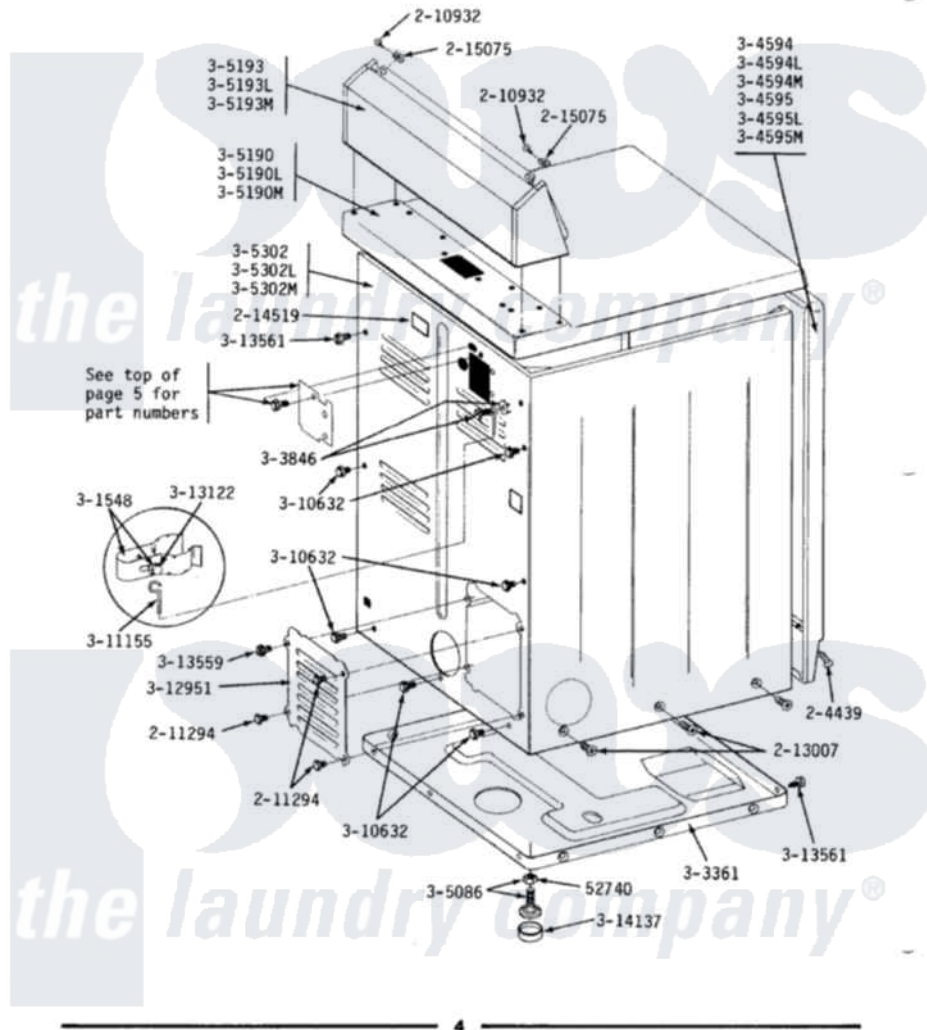

Maytag DG810 08 - REAR VIEW

MODELS DE-DG110-210-410-510-610-710-810 REAR VIEW

Maytag [Residential Maytag DG810 Dryer Parts](#) Parts Diagram 08 - REAR VIEW
 Click on the part number to view part

Item	Original Part Number	Replaced By	Status	Part Description
1	Y052740	62739		Nut, Lock
2	Y201808			Converter
3	204439			Screw And Fstner Assembly
4	210932			Screw, No.8 X 9/16 Ctsk Note: Screw, Inlet Duct
5	211294	90767		Screw, 8A X 3/8 HeX Washer Head Tapping
6	211881			Grommet, Cord Part Not Used- Gas Models Only
7	213007			Xfor Cabinet See Cabinet, Back
8	214519			LABEL, ELECTRICAL INSTR. PART NOT USED-GAS MODELS ONLY
9	215075			Fastener, Control Panel To Console
10	301548			Clamp, Ground Wire
11	302521		Not Available	CORD, POWER PART NOT USED-GAS MODELS ONLY

12	Y303361		Not Available	BASE ASSY. (UPPER & LOWER)
13	303846	22003781		Screw, Ground Strap
14	304594			Front Panel-White
20	Y305086			Adjustable Leg And Nut
21	Y305190	307104		Top Cover Assembly
24	Y305193			Console
27	305302		Not Available	CABINET-WHITE
30	Y310632	1163839		Screw
"	Y310632	1163839		Screw
31	311155			Ground Wire And Clamp
32	Y312905		Not Available	COVER, TERMINAL
33	Y312951		Not Available	ACCESS COVER, BACK
34	313122			Screw - Baffle To Tumbler
35	Y313559			Screw
36	Y313561			Screw---NA
37	Y313561			Screw---NA
38	Y314137			Foot, Rubber