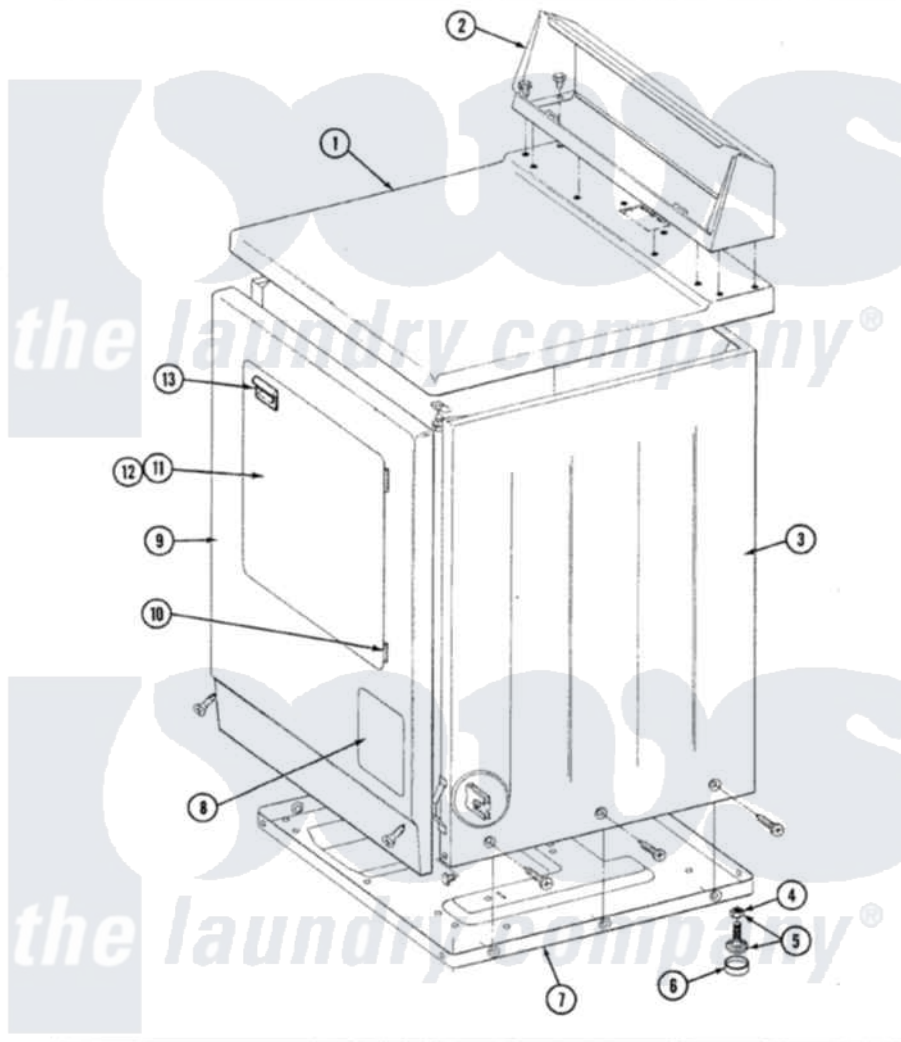

# Maytag DG8300 03 - FRONT VIEW

SECTION: FRONT VIEW  
MODEL: DE-DG MODELS

Issue Date: 6/90

56

Maytag [Residential Maytag DG8300 Dryer Parts](#) Parts Diagram 03 - FRONT VIEW  
Click on the part number to view part

Item	Original Part Number	Replaced By	Status	Part Description
1	<a href="#">307104</a>			Top Cover Assembly
"	<a href="#">204445</a>			Screw And Fastener Assembly
2	<a href="#">Y305193</a>			Console
"	<a href="#">Y313559</a>			Screw
3	<a href="#">307124</a>			Cabinet
"	Y310632	<a href="#">1163839</a>		Screw
4	Y052740	<a href="#">62739</a>		Nut, Lock
5	<a href="#">Y305086</a>			Adjustable Leg And Nut
6	<a href="#">Y314137</a>			Foot, Rubber
7	Y303361		Not Available	BASE ASSY. (UPPER & LOWER)
8	302542		Not Available	PART NOT USED. (DG ONLY)
9	<a href="#">Y307998</a>			Front Panel
10	307099	<a href="#">33001230</a>		Hinge, Door
11	Y307111		Not Available	DOOR ASSY. COMPLETE (WHT)
12	<a href="#">314966</a>			Panel, Outer