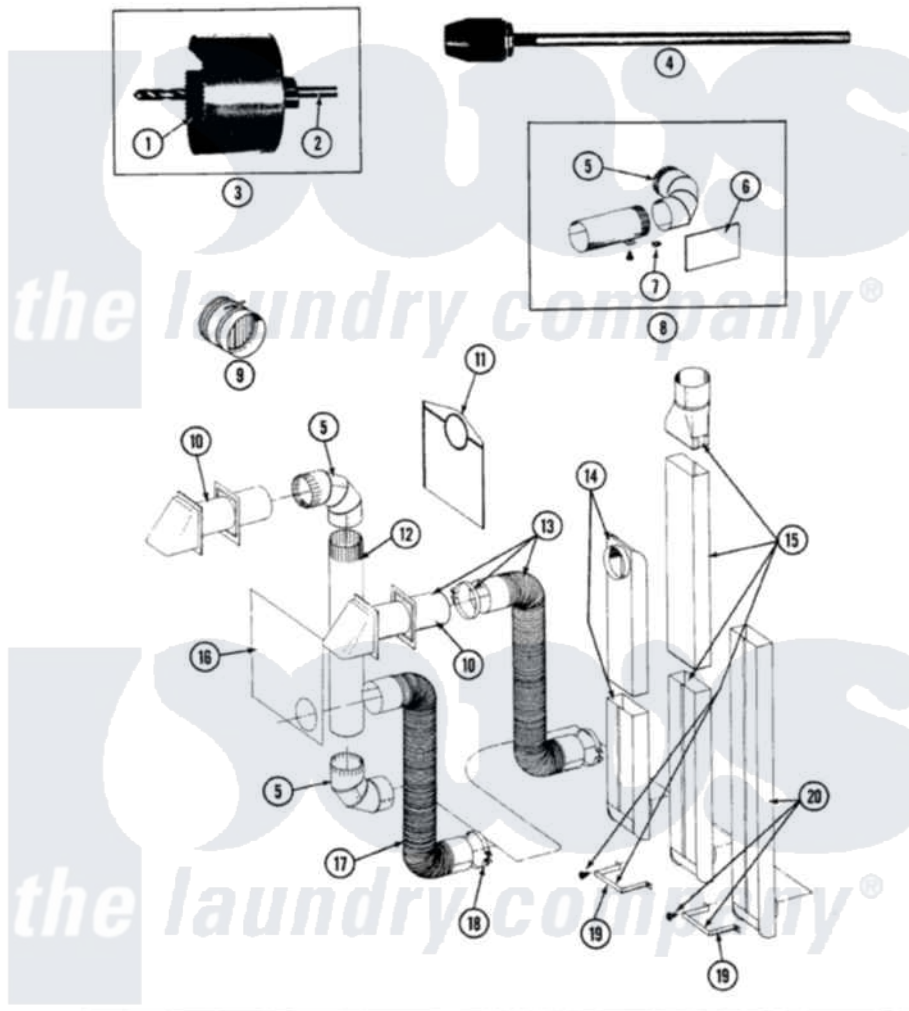

# Maytag DG8300 05 - INSTALLATION ACCESSORIES

SECTION: INSTALLATION ACCESSORIES  
 MODEL: ALL MODELS

Issue Date: 6/90

54

Maytag [Residential Maytag DG8300 Dryer Parts](#) Parts Diagram 05 - INSTALLATION ACCESSORIES  
 Click on the part number to view part

Item	Original Part Number	Replaced By	Status	Part Description
1	038179		Not Available	BLADE, SAW
2	038180		Not Available	REPLACEMENT DRILL
3	038766		Not Available	HOLE SAW W/DRILL BIT
4	<a href="#">038767</a>			Extension Chuck, Drill
5	<a href="#">Y059131</a>			Elbow, Venting
6	<a href="#">312302</a>			Insulation, Exhaust Duct Kit
7	<a href="#">213323</a>			Fastener, Exhaust Duct Kit
8	<a href="#">Y304652</a>			Exhaust Duct Kit
"	211294	<a href="#">90767</a>		Screw, 8A X 3/8 HeX Washer Head Tapping
9	059146		Not Available	DAMPER, BACK DRAFT
10	Y059129	<a href="#">4396007RW</a>		Vent Hood
11	311353		Not Available	BAG, LINT (DACRON)
12	<a href="#">Y059130</a>			Pipe, Venting
13	<a href="#">Y059143</a>			Flexible Vent Kit
14	<a href="#">Y059135</a>			Vent Duct Assembly
15	059144		Not Available	RECTANGULAR VENT KIT

16	Y059134		PLATE, ALUM. WINDOW (15``X20``)
17	Y304353	<a href="#">4396010RP</a>	6ft Scvent
18	<a href="#">Y304630</a>		Clamp, Flexible Duct
19	<a href="#">313272</a>		Bracket, Exhaust Deflector
"	211294	<a href="#">90767</a>	Screw, 8A X 3/8 HeX Washer Head Tapping
20	303736	Not Available	EXHAUST DEFLECTOR KIT