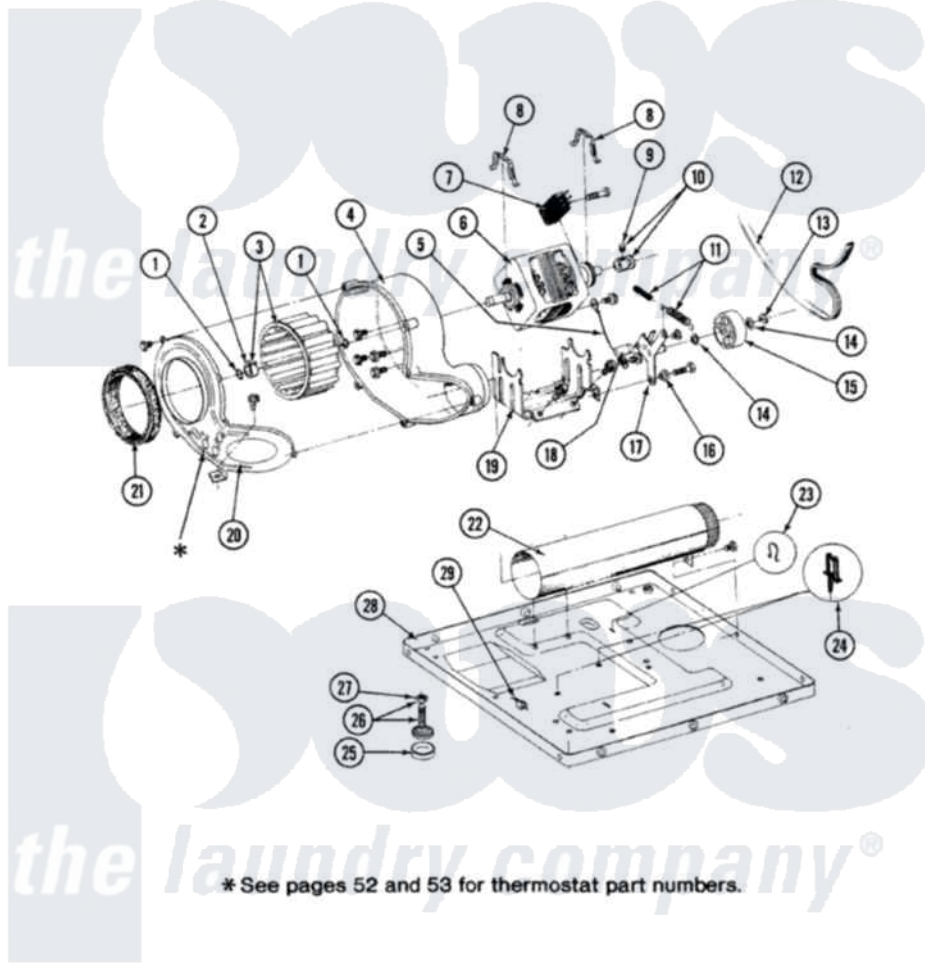

Maytag DG8300 07 - MOTOR, BLOWER, BASE FRAME & THERMOSTATS

SECTION: MOTOR, BLOWER, BASE FRAME & THERMOSTATS
 MODEL: DG-DE MODELS

Issue Date: 6/90

50

Maytag Residential Maytag DG8300 Dryer Parts Parts Diagram 07 - MOTOR, BLOWER, BASE FRAME & THERMOSTATS

[Click on the part number to view part](#)

Item	Original Part Number	Replaced By	Status	Part Description
1	410233	9703438		Ring-Retrn
2	312967			Clamp, Blower Housing
3	Y303836			Blower Wheel Assembly And Clamp
4	Y310632	1163839		Screw
"	Y312893			Housing, Blower
5	901220			Ground Wire
"	211294	90767		Screw, 8A X 3/8 HeX Washer Head Tapping
"	910343	488234		Screw 8-32 X 1/4
6	Y303358	W10410999		Motor-Drve
7	306207		Not Available	(PROD. No.303358-8 & No.303358-9)
"	Y303877		Not Available	SWITCH, MOTOR EXTERNAL START No.303358-2, No.303358-4, 303358-7
"	Y303879			Switch, Motor External Start
8	Y015825			Clip, Motor To Motor Support

9	Y053241		Set Screw, Motor Pulley
10	Y305185	6-3051850	Pulley- MO
11	Y303945		IDLER SPRING ASSY. W/PLUG
12	Y312959		Poly "V" Belt For Tumbler
13	312958	354987	Ring, Retaining
14	Y312527		Washer, Idler Shaft
15	Y303705	6-3037050	Pulley- ID
16	Y312894	315772	Sleeve, Idler Arm
17	Y014874		Screw, Idler Arm And Sleeve
"	Y303363	6-3033630	Idler Arm
"	Y312961	W10116751	Screw
18	Y313582	W10116756	Spacer
19	Y313561		Screw----NA
"	312897	Not Available	SUPPORT, MOTOR
20	314846		Cover, Blower Housing
"	Y313561		Screw----NA
"	Y312961	W10116751	Screw
21	Y312901		Seal, Housing Cover
22	Y303442		EXHAUST DUCT ASSEMBLY
"	Y310632	1163839	Screw
23	410490		Spring, Retainer Wire Harness
24	Y313262	W10116752	Retainer-
25	Y314137		Foot, Rubber
26	Y305086		Adjustable Leg And Nut
27	Y052740	62739	Nut, Lock
28	Y303361	Not Available	BASE ASSY. (UPPER & LOWER)
29	Y310376		Clip, Door Switch Harness