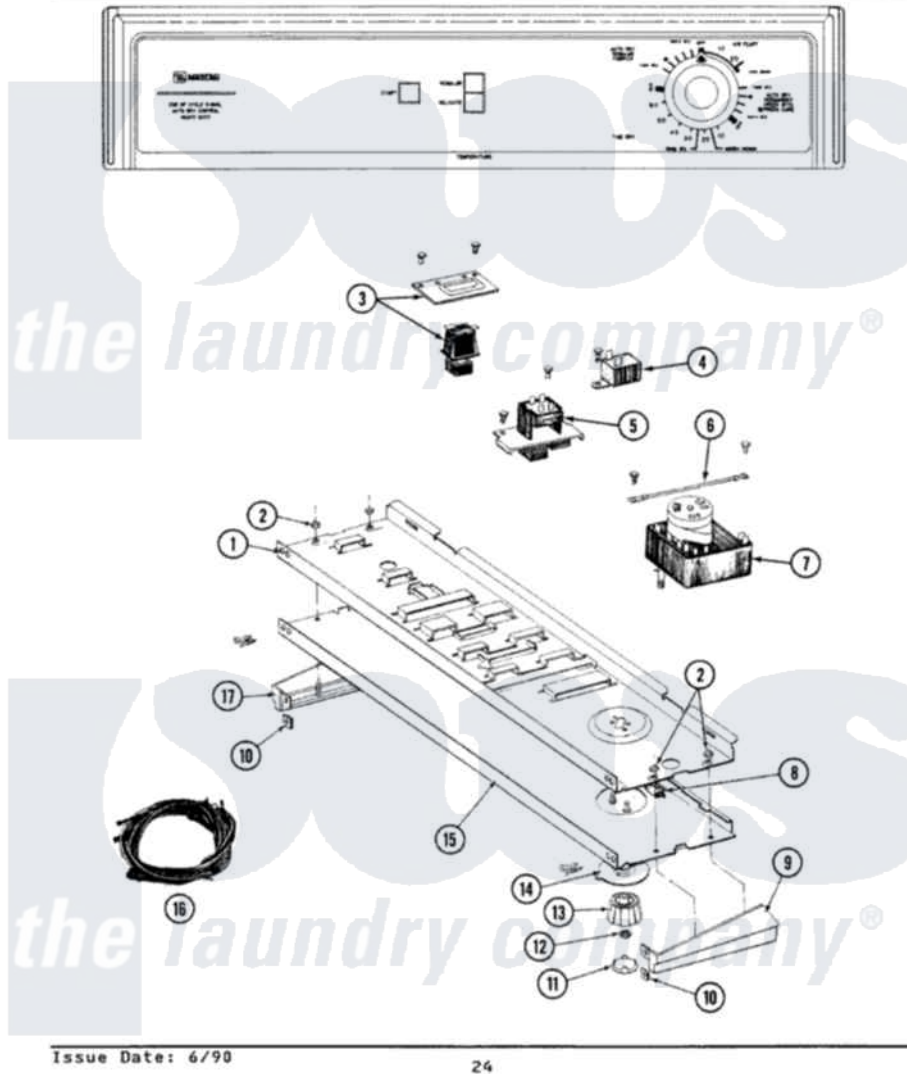

Maytag DG8420 01 - CONTROL PANEL

SECTION: CONTROL PANEL
MODEL: DE-DG8420

Maytag [Residential Maytag DG8420 Dryer Parts](#) Parts Diagram 01 - CONTROL PANEL
Click on the part number to view part

Item	Original Part Number	Replaced By	Status	Part Description
1	314184			Back Up Plate
2	214872			Palnut, End Cap Note: Nut, Lamp Holder
3	211168	W10139210		Screw, 8-18 X 5/16
"	307305			Switch Push To Start
4	211168	W10139210		Screw, 8-18 X 5/16
"	305205	694419		Mini-Buzzer
5	207365			2 Button Switch
"	211168	W10139210		Screw, 8-18 X 5/16
6	211294	90767		Screw, 8A X 3/8 HeX Washer Head Tapping
"	204807			Ground Wire, Supp. Plite To Top Cover
7	306040			Timer
"	910708	488234		Screw 8-32 X 1/4
8	214897			Pad, Control Panel
9	210932			Screw, No.8 X 9/16 Ctsk Note: Screw, Inlet Duct

"	207216	Not Available	END CAP RH
10	214894		Fastener, End Cap
11	215821	Not Available	CAP, KNOB
12	312273		Nut, Control Knob
13	315041		Knob, Timer
14	315042		Dial Skirt
15	307906	Not Available	CONTROL PANEL
"	210932		Screw, No.8 X 9/16 Ctsk Note: Screw, Inlet Duct
16	307293	Not Available	WIRE HARNESS
17	207215	Not Available	END CAP LH