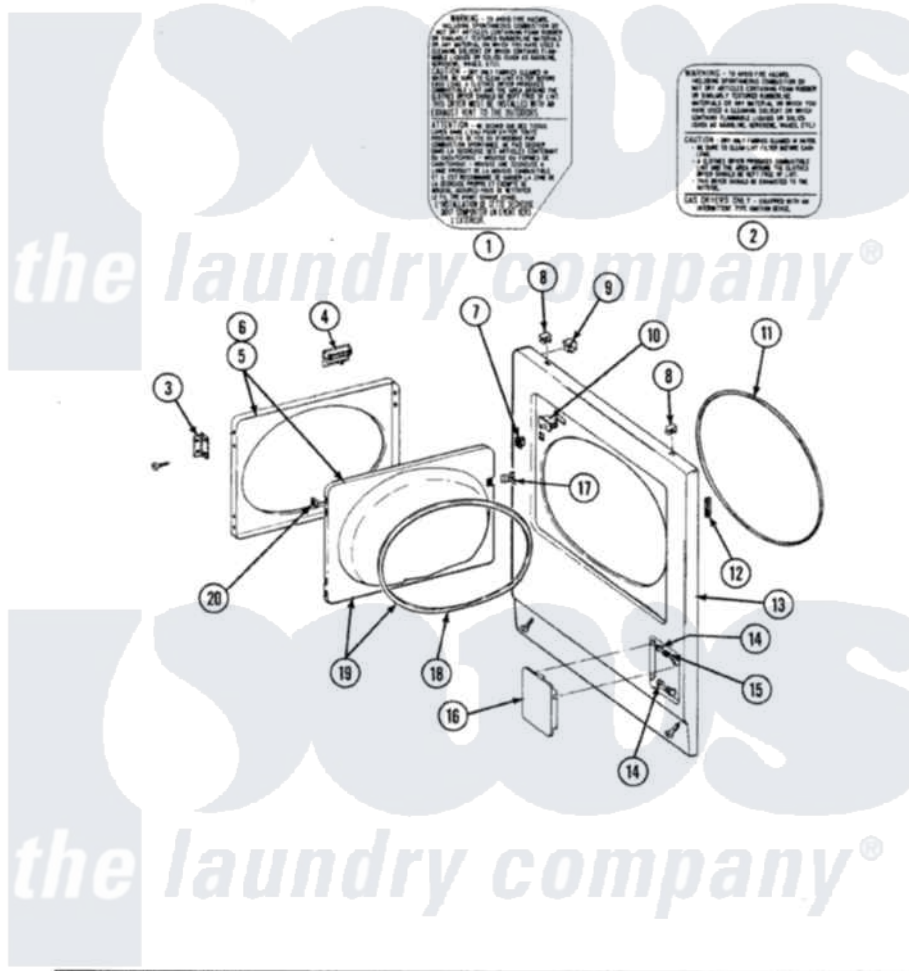

Maytag DG8420 02 - FRONT PANEL & DOOR ASSEMBLY

SECTION: FRONT PANEL & DOOR ASSEMBLY

MODEL: DE-DG MODELS

Issue Date: 8/92

Maytag [Residential Maytag DG8420 Dryer Parts](#) Parts Diagram 02 - FRONT PANEL & DOOR ASSEMBLY

[Click on the part number to view part](#)

Item	Original Part Number	Replaced By	Status	Part Description
1	314942			INSTRUCTION LABEL
2	314941		Not Available	LABEL, INSTRUCTION
3	Y314062			Screw, Door Hinge And Panel
"	307099	33001230		Hinge, Door
4	314946			Handle White
5	Y307111		Not Available	DOOR ASSY. COMPLETE (WHT)
6	314966			Panel, Outer
7	306436			Door Latch Kit-W
8	212982	22001650		Fastener, Spring
9	Y310376			Clip, Door Switch Harness
10	Y305753	W10169313		Switch-Dor
11	314937			Seal, Front Panel
12	Y313907			Fastener, Twin
13	Y307998			Front Panel
14	312301		Not Available	BUSHING FOR ACCESS STUD

"	212949	22001866	Screw, Relay
15	312369		Sleeve, Access Panel Stud Part Not Used
16	302542	Not Available	PART NOT USED. (DG ONLY)
17	314936	33001305	Strike, Door
"	314944	33001305	Strike, Door
18	314935	33001192	Seal, Door
19	307098	Not Available	DOOR, INNER (W/SEAL)
20	Y313910		Clip, Door Liner To Outer Panel