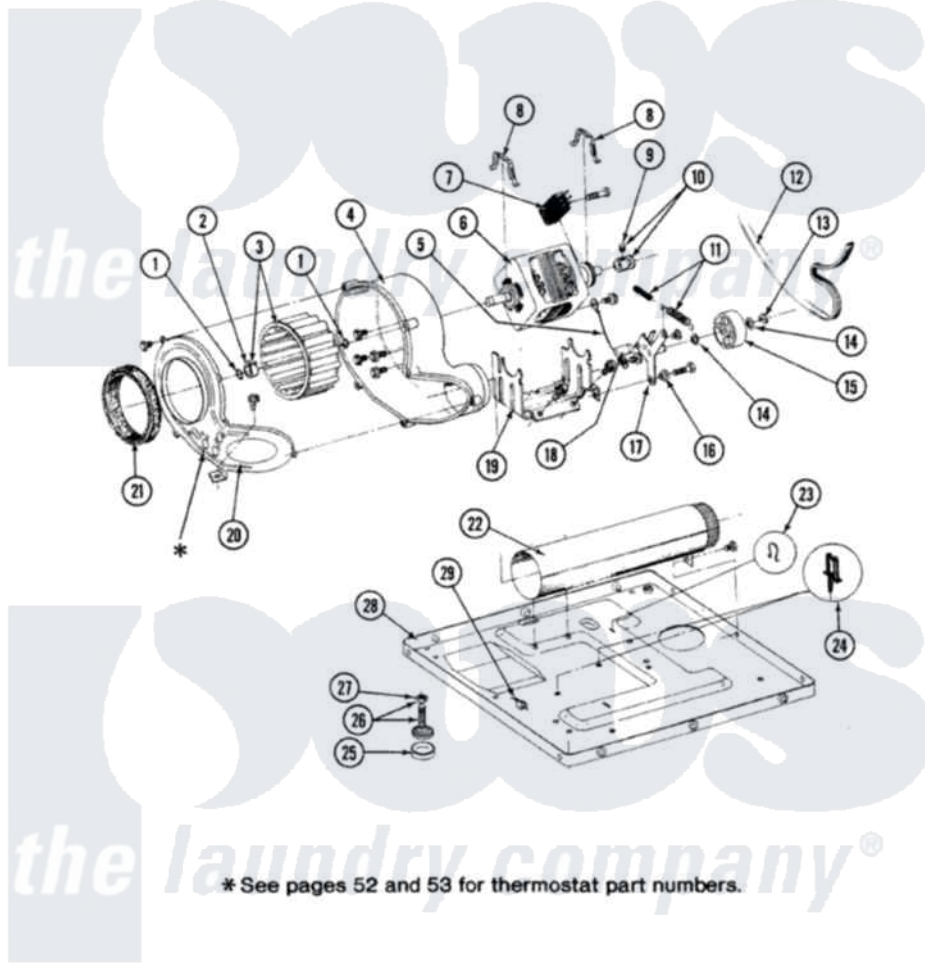

Maytag DG8420 07 - MOTOR, BLOWER, BASE FRAME & THERMOSTATS

SECTION: MOTOR, BLOWER, BASE FRAME & THERMOSTATS
 MODEL: DG-DE MODELS

Issue Date: 6/90

50

Maytag Residential Maytag DG8420 Dryer Parts Parts Diagram 07 - MOTOR, BLOWER, BASE FRAME & THERMOSTATS

[Click on the part number to view part](#)

Item	Original Part Number	Replaced By	Status	Part Description
1	410233	9703438		Ring-Retrn
2	312967			Clamp, Blower Housing
3	Y303836			Blower Wheel Assembly And Clamp
4	Y310632	1163839		Screw
"	Y312893			Housing, Blower
5	901220			Ground Wire
"	211294	90767		Screw, 8A X 3/8 HeX Washer Head Tapping
"	910343	488234		Screw 8-32 X 1/4
6	Y303358	W10410999		Motor-Drve
7	306207		Not Available	(PROD. No.303358-8 & No.303358-9)
"	Y303877		Not Available	SWITCH, MOTOR EXTERNAL START No.303358-2, No.303358-4, 303358-7
"	Y303879			Switch, Motor External Start
8	Y015825			Clip, Motor To Motor Support

9	Y053241		Set Screw, Motor Pulley
10	Y305185	6-3051850	Pulley- MO
11	Y303945		IDLER SPRING ASSY. W/PLUG
12	Y312959		Poly "V" Belt For Tumbler
13	312958	354987	Ring, Retaining
14	Y312527		Washer, Idler Shaft
15	Y303705	6-3037050	Pulley- ID
16	Y312894	315772	Sleeve, Idler Arm
17	Y014874		Screw, Idler Arm And Sleeve
"	Y303363	6-3033630	Idler Arm
"	Y312961	W10116751	Screw
18	Y313582	W10116756	Spacer
19	Y313561		Screw----NA
"	312897	Not Available	SUPPORT, MOTOR
20	314846		Cover, Blower Housing
"	Y313561		Screw----NA
"	Y312961	W10116751	Screw
21	Y312901		Seal, Housing Cover
22	Y303442		EXHAUST DUCT ASSEMBLY
"	Y310632	1163839	Screw
23	410490		Spring, Retainer Wire Harness
24	Y313262	W10116752	Retainer-
25	Y314137		Foot, Rubber
26	Y305086		Adjustable Leg And Nut
27	Y052740	62739	Nut, Lock
28	Y303361	Not Available	BASE ASSY. (UPPER & LOWER)
29	Y310376		Clip, Door Switch Harness