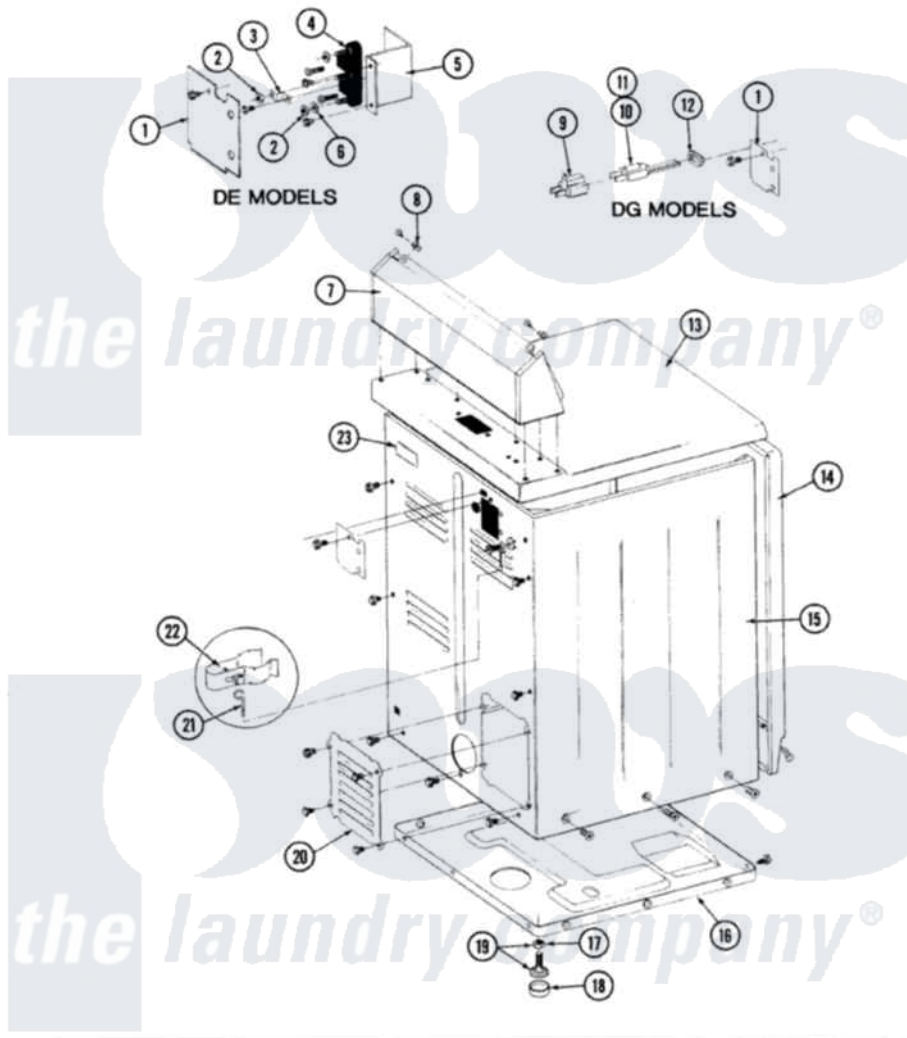

# Maytag DG8420 08 - REAR VIEW

SECTION: REAR VIEW  
MODEL: DE-DG MODELS

Issue Date: 6/90

38

Maytag [Residential Maytag DG8420 Dryer Parts](#) Parts Diagram 08 - REAR VIEW  
Click on the part number to view part

Item	Original Part Number	Replaced By	Status	Part Description
1	Y312905		Not Available	COVER, TERMINAL
7	<a href="#">Y305193</a>			Console
8	<a href="#">215075</a>			Fastener, Control Panel To Console
9	<a href="#">Y201808</a>			Converter
10	302521		Not Available	CORD, POWER PART NOT USED-GAS MODELS ONLY
12	<a href="#">211881</a>			Grommet, Cord Part Not Used-Gas Models Only
13	<a href="#">307104</a>			Top Cover Assembly
14	<a href="#">Y307998</a>			Front Panel
15	<a href="#">Y313561</a>			Screw----NA
"	Y310632	<a href="#">1163839</a>		Screw
"	<a href="#">307124</a>			Cabinet
16	Y303361		Not Available	BASE ASSY. (UPPER & LOWER)
17	Y052740	<a href="#">62739</a>		Nut, Lock
18	<a href="#">Y314137</a>			Foot, Rubber

19	<a href="#">Y305086</a>		Adjustable Leg And Nut
20	Y312951	Not Available	ACCESS COVER, BACK
"	211294	<a href="#">90767</a>	Screw, 8A X 3/8 HeX Washer Head Tapping
"	<a href="#">Y313559</a>		Screw
21	<a href="#">311155</a>		Ground Wire And Clamp
22	<a href="#">313122</a>		Screw - Baffle To Tumbler
"	<a href="#">301548</a>		Clamp, Ground Wire
23	214519		LABEL, ELECTRICAL INSTR. PART NOT USED-GAS MODELS ONLY