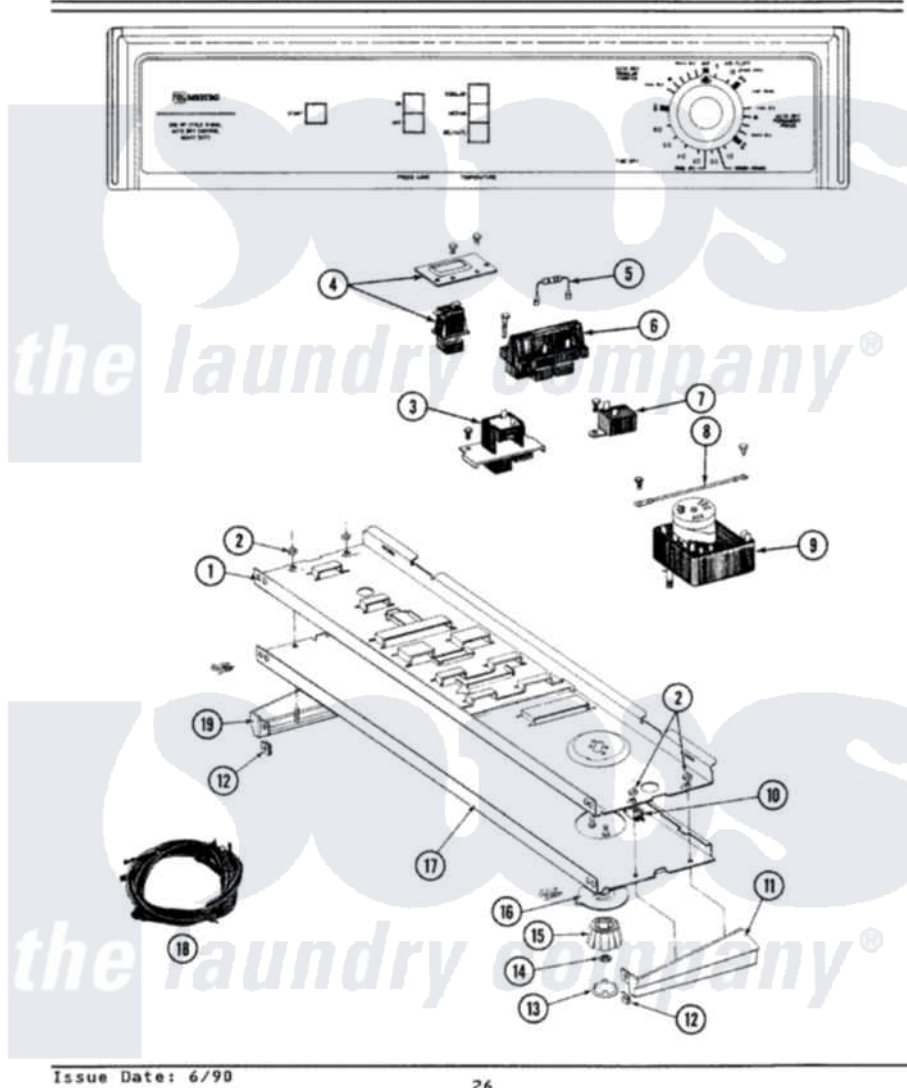

Maytag DG8500 01 - CONTROL PANEL

SECTION: CONTROL PANEL
MODEL: DE-DG8500

Issue Date: 6/90

26

Maytag [Residential Maytag DG8500 Dryer Parts](#) Parts Diagram 01 - CONTROL PANEL
Click on the part number to view part

Item	Original Part Number	Replaced By	Status	Part Description
1	314184			Back Up Plate
2	214872			Palnut, End Cap Note: Nut, Lamp Holder
3	211168	W10139210		Screw, 8-18 X 5/16
"	307310			Press Care Switch
4	211168	W10139210		Screw, 8-18 X 5/16
"	307305			Switch Push To Start
5	306917			Resistor, Med Temp Gas
6	307304		Not Available	TEMP CONTROL SWITCH 3 BUTTON
"	213117	67006908		Screw, Ice Rack
7	305205	694419		Mini-Buzzer
"	211168	W10139210		Screw, 8-18 X 5/16
8	211294	90767		Screw, 8A X 3/8 HeX Washer Head Tapping
"	204807			Ground Wire, Supp. Plte To Top Cover
9	306545			Timer

"	910708	488234	Screw 8-32 X 1/4
10	214897		Pad, Control Panel
11	210932		Screw, No.8 X 9/16 Ctsk Note: Screw, Inlet Duct
"	207216	Not Available	END CAP RH
12	214894		Fastener, End Cap
13	215821	Not Available	CAP, KNOB
14	312273		Nut, Control Knob
15	315041		Knob, Timer
16	315042		Dial Skirt
17	307325	Not Available	CONTROL PANEL
18	307289	Not Available	WIRE HARNESS
19	207215	Not Available	END CAP LH