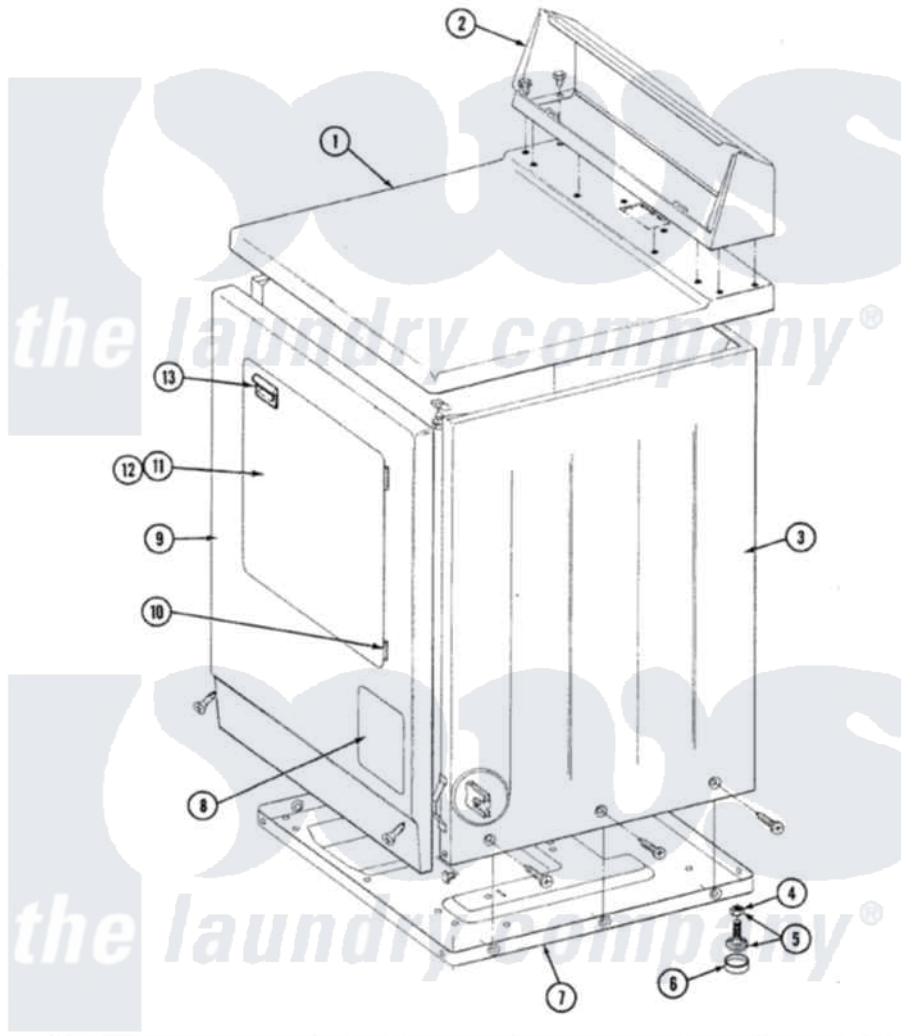

Maytag DG8500 03 - FRONT VIEW

SECTION: FRONT VIEW
MODEL: DE-DG MODELS

Issue Date: 6/90

56

Maytag [Residential Maytag DG8500 Dryer Parts](#) Parts Diagram 03 - FRONT VIEW
Click on the part number to view part

| Item | Original Part Number | Replaced By | Status | Part Description |
|------|-------------------------|--------------------------|---------------|-----------------------------|
| 1 | 307104 | | | Top Cover Assembly |
| " | 204445 | | | Screw And Fastener Assembly |
| 2 | Y305193 | | | Console |
| " | Y313559 | | | Screw |
| 3 | 307124 | | | Cabinet |
| " | Y310632 | 1163839 | | Screw |
| 4 | Y052740 | 62739 | | Nut, Lock |
| 5 | Y305086 | | | Adjustable Leg And Nut |
| 6 | Y314137 | | | Foot, Rubber |
| 7 | Y303361 | | Not Available | BASE ASSY. (UPPER & LOWER) |
| 8 | 302542 | | Not Available | PART NOT USED. (DG ONLY) |
| 9 | Y307998 | | | Front Panel |
| 10 | 307099 | 33001230 | | Hinge, Door |
| 11 | Y307111 | | Not Available | DOOR ASSY. COMPLETE (WHT) |
| 12 | 314966 | | | Panel, Outer |