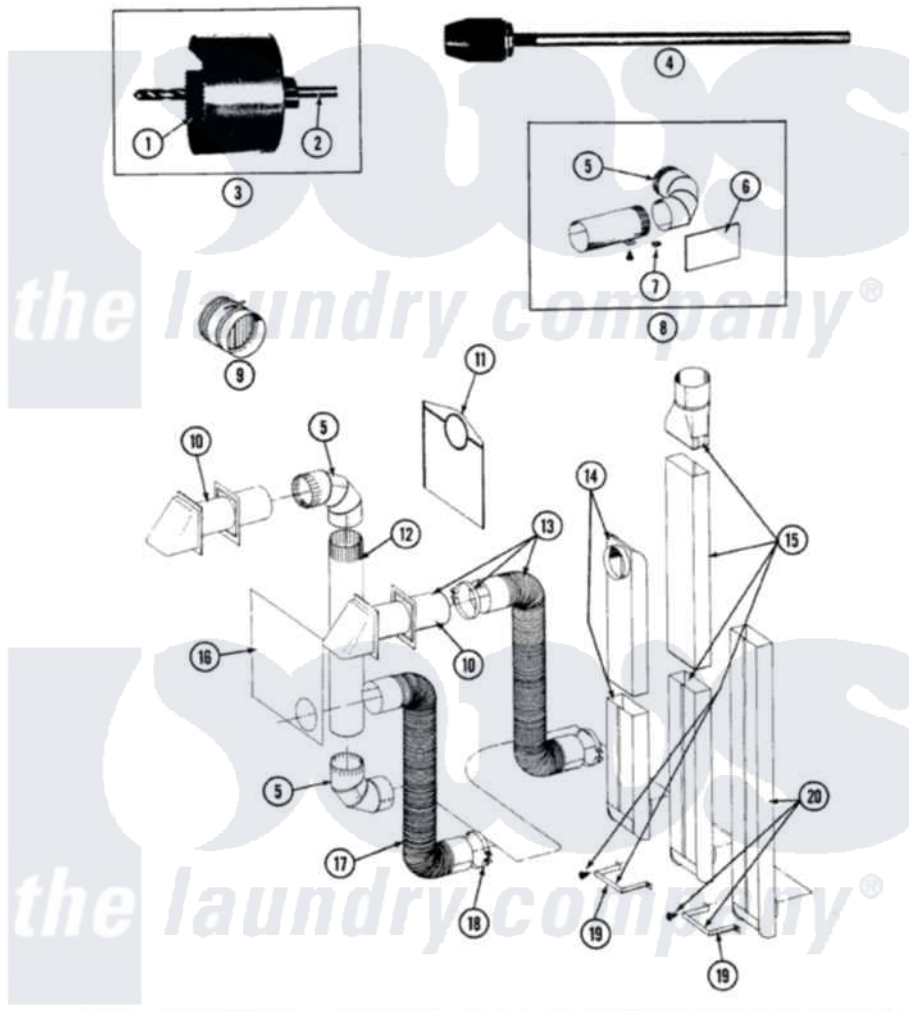

Maytag DG8500 05 - INSTALLATION ACCESSORIES

SECTION: INSTALLATION ACCESSORIES
 MODEL: ALL MODELS

Issue Date: 6/90

54

Maytag [Residential Maytag DG8500 Dryer Parts](#) Parts Diagram 05 - INSTALLATION ACCESSORIES
 Click on the part number to view part

Item	Original Part Number	Replaced By	Status	Part Description
1	038179		Not Available	BLADE, SAW
2	038180		Not Available	REPLACEMENT DRILL
3	038766		Not Available	HOLE SAW W/DRILL BIT
4	038767			Extension Chuck, Drill
5	Y059131			Elbow, Venting
6	312302			Insulation, Exhaust Duct Kit
7	213323			Fastener, Exhaust Duct Kit
8	Y304652			Exhaust Duct Kit
"	211294	90767		Screw, 8A X 3/8 HeX Washer Head Tapping
9	059146		Not Available	DAMPER, BACK DRAFT
10	Y059129	4396007RW		Vent Hood
11	311353		Not Available	BAG, LINT (DACRON)
12	Y059130			Pipe, Venting
13	Y059143			Flexible Vent Kit
14	Y059135			Vent Duct Assembly
15	059144		Not Available	RECTANGULAR VENT KIT

16	Y059134		PLATE, ALUM. WINDOW (15``X20``)
17	Y304353	4396010RP	6ft Scvent
18	Y304630		Clamp, Flexible Duct
19	313272		Bracket, Exhaust Deflector
"	211294	90767	Screw, 8A X 3/8 HeX Washer Head Tapping
20	303736	Not Available	EXHAUST DEFLECTOR KIT