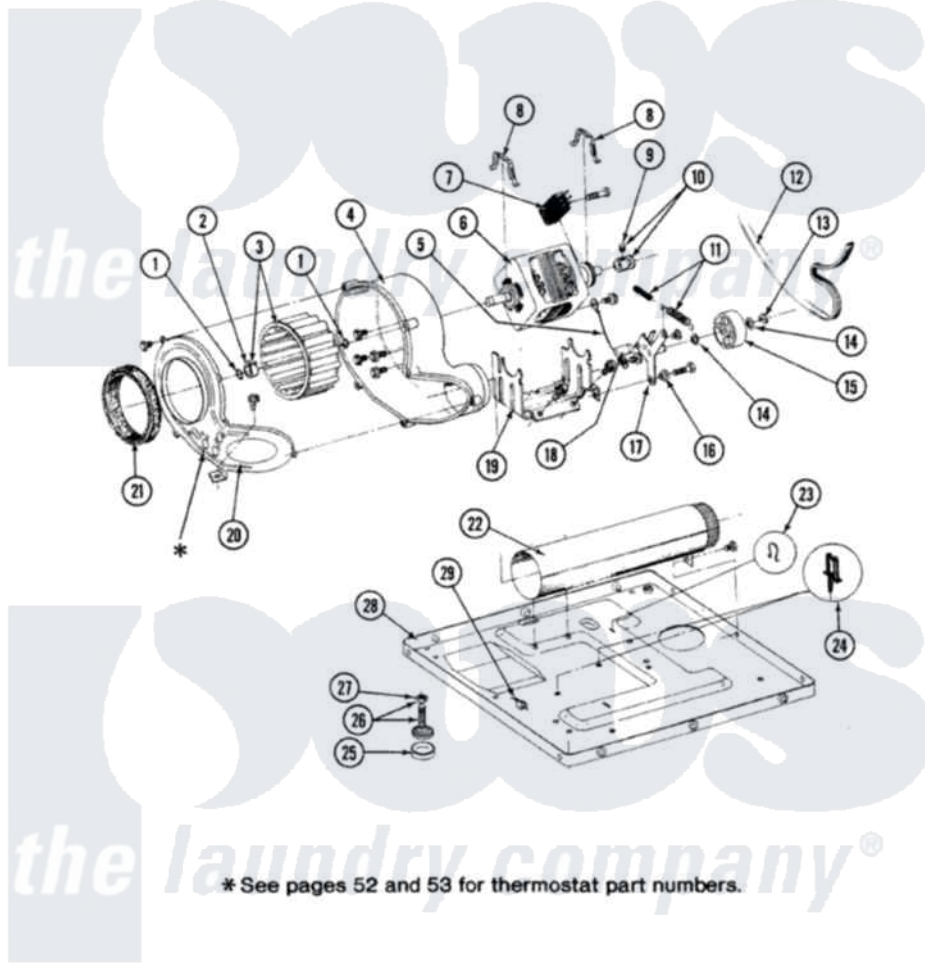

Maytag DG8500 07 - MOTOR, BLOWER, BASE FRAME & THERMOSTATS

SECTION: MOTOR, BLOWER, BASE FRAME & THERMOSTATS
 MODEL: DG-DE MODELS

Issue Date: 6/90

50

Maytag Residential Maytag DG8500 Dryer Parts Parts Diagram 07 - MOTOR, BLOWER, BASE FRAME & THERMOSTATS

[Click on the part number to view part](#)

Item	Original Part Number	Replaced By	Status	Part Description
1	410233	9703438		Ring-Retrnr
2	312967			Clamp, Blower Housing
3	Y303836			Blower Wheel Assembly And Clamp
4	Y310632	1163839		Screw
"	Y312893			Housing, Blower
5	901220			Ground Wire
"	211294	90767		Screw, 8A X 3/8 HeX Washer Head Tapping
"	910343	488234		Screw 8-32 X 1/4
6	Y303358	W10410999		Motor-Drve
7	306207		Not Available	(PROD. No.303358-8 & No.303358-9)
"	Y303877		Not Available	SWITCH, MOTOR EXTERNAL START No.303358-2, No.303358-4, 303358-7
"	Y303879			Switch, Motor External Start
8	Y015825			Clip, Motor To Motor Support

9	Y053241		Set Screw, Motor Pulley
10	Y305185	6-3051850	Pulley- MO
11	Y303945		IDLER SPRING ASSY. W/PLUG
12	Y312959		Poly "V" Belt For Tumbler
13	312958	354987	Ring, Retaining
14	Y312527		Washer, Idler Shaft
15	Y303705	6-3037050	Pulley- ID
16	Y312894	315772	Sleeve, Idler Arm
17	Y014874		Screw, Idler Arm And Sleeve
"	Y303363	6-3033630	Idler Arm
"	Y312961	W10116751	Screw
18	Y313582	W10116756	Spacer
19	Y313561		Screw---NA
"	312897	Not Available	SUPPORT, MOTOR
20	314846		Cover, Blower Housing
"	Y313561		Screw---NA
"	Y312961	W10116751	Screw
21	Y312901		Seal, Housing Cover
22	Y303442		EXHAUST DUCT ASSEMBLY
"	Y310632	1163839	Screw
23	410490		Spring, Retainer Wire Harness
24	Y313262	W10116752	Retainer-
25	Y314137		Foot, Rubber
26	Y305086		Adjustable Leg And Nut
27	Y052740	62739	Nut, Lock
28	Y303361	Not Available	BASE ASSY. (UPPER & LOWER)
29	Y310376		Clip, Door Switch Harness