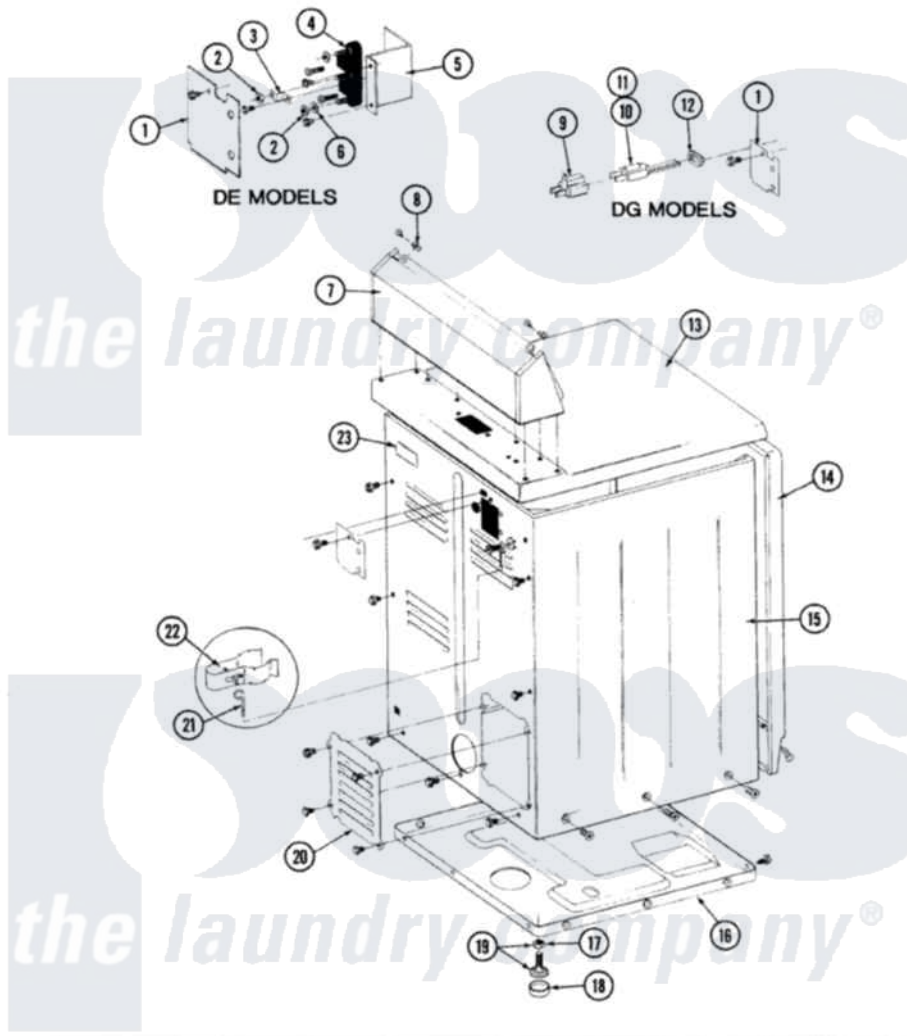

Maytag DG8500 08 - REAR VIEW

SECTION: REAR VIEW
MODEL: DE-DG MODELS

Issue Date: 6/90

38

Maytag [Residential Maytag DG8500 Dryer Parts](#) Parts Diagram 08 - REAR VIEW
Click on the part number to view part

Item	Original Part Number	Replaced By	Status	Part Description
1	Y312905		Not Available	COVER, TERMINAL
7	Y305193			Console
8	215075			Fastener, Control Panel To Console
9	Y201808			Converter
10	302521		Not Available	CORD, POWER PART NOT USED-GAS MODELS ONLY
12	211881			Grommet, Cord Part Not Used-Gas Models Only
13	307104			Top Cover Assembly
14	Y307998			Front Panel
15	Y313561			Screw----NA
"	Y310632	1163839		Screw
"	307124			Cabinet
16	Y303361		Not Available	BASE ASSY. (UPPER & LOWER)
17	Y052740	62739		Nut, Lock
18	Y314137			Foot, Rubber

19	Y305086		Adjustable Leg And Nut
20	Y312951	Not Available	ACCESS COVER, BACK
"	211294	90767	Screw, 8A X 3/8 HeX Washer Head Tapping
"	Y313559		Screw
21	311155		Ground Wire And Clamp
22	313122		Screw - Baffle To Tumbler
"	301548		Clamp, Ground Wire
23	214519		LABEL, ELECTRICAL INSTR. PART NOT USED-GAS MODELS ONLY