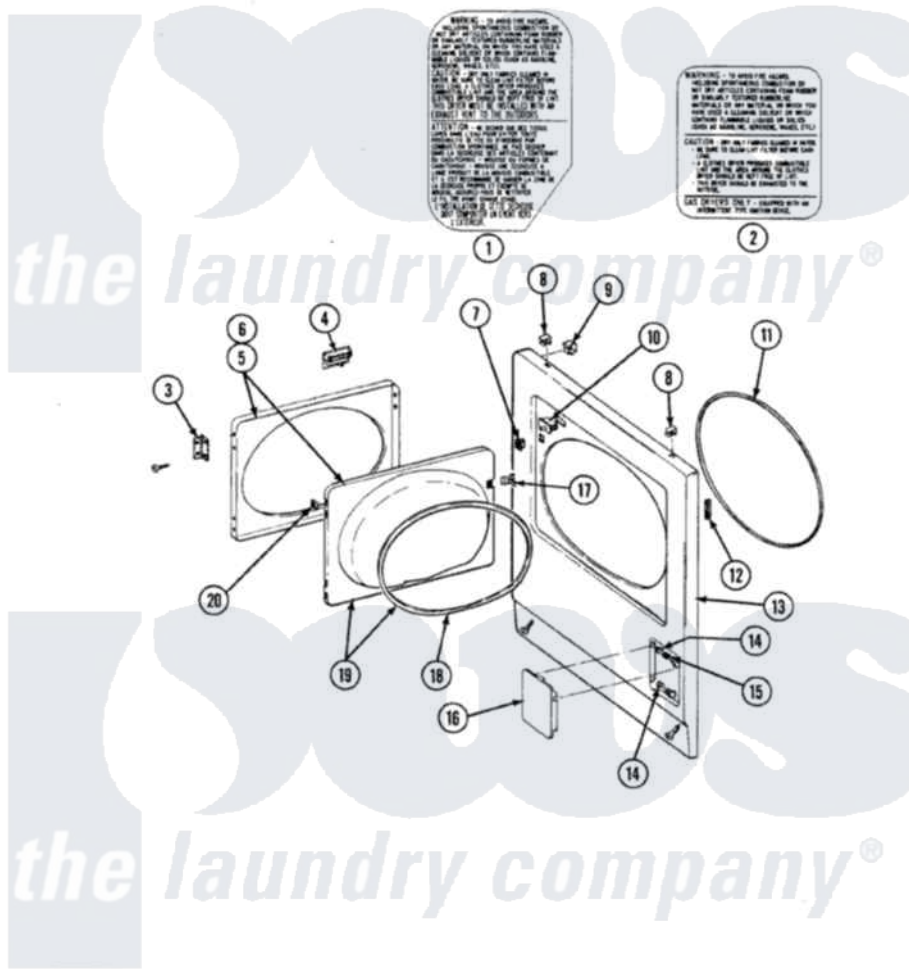

Maytag DG8600 02 - FRONT PANEL & DOOR ASSEMBLY

SECTION: FRONT PANEL & DOOR ASSEMBLY

MODEL: DE-DG MODELS

Issue Date: 8/92

Maytag Residential Maytag DG8600 Dryer Parts Parts Diagram 02 - FRONT PANEL & DOOR ASSEMBLY

Click on the part number to view part

Item	Original Part Number	Replaced By	Status	Part Description
1	314942			INSTRUCTION LABEL
2	314941		Not Available	LABEL, INSTRUCTION
3	Y314062			Screw, Door Hinge And Panel
"	307099	33001230		Hinge, Door
4	314946			Handle White
5	Y307111		Not Available	DOOR ASSY. COMPLETE (WHT)
6	314966			Panel, Outer
7	306436			Door Latch Kit-W
8	212982	22001650		Fastener, Spring
9	Y310376			Clip, Door Switch Harness
10	Y305753	W10169313		Switch-Dor
11	314937			Seal, Front Panel
12	Y313907			Fastener, Twin
13	Y307998			Front Panel
14	312301		Not Available	BUSHING FOR ACCESS STUD

"	212949	22001866	Screw, Relay
15	312369		Sleeve, Access Panel Stud Part Not Used
16	302542	Not Available	PART NOT USED. (DG ONLY)
17	314936	33001305	Strike, Door
"	314944	33001305	Strike, Door
18	314935	33001192	Seal, Door
19	307098	Not Available	DOOR, INNER (W/SEAL)
20	Y313910		Clip, Door Liner To Outer Panel